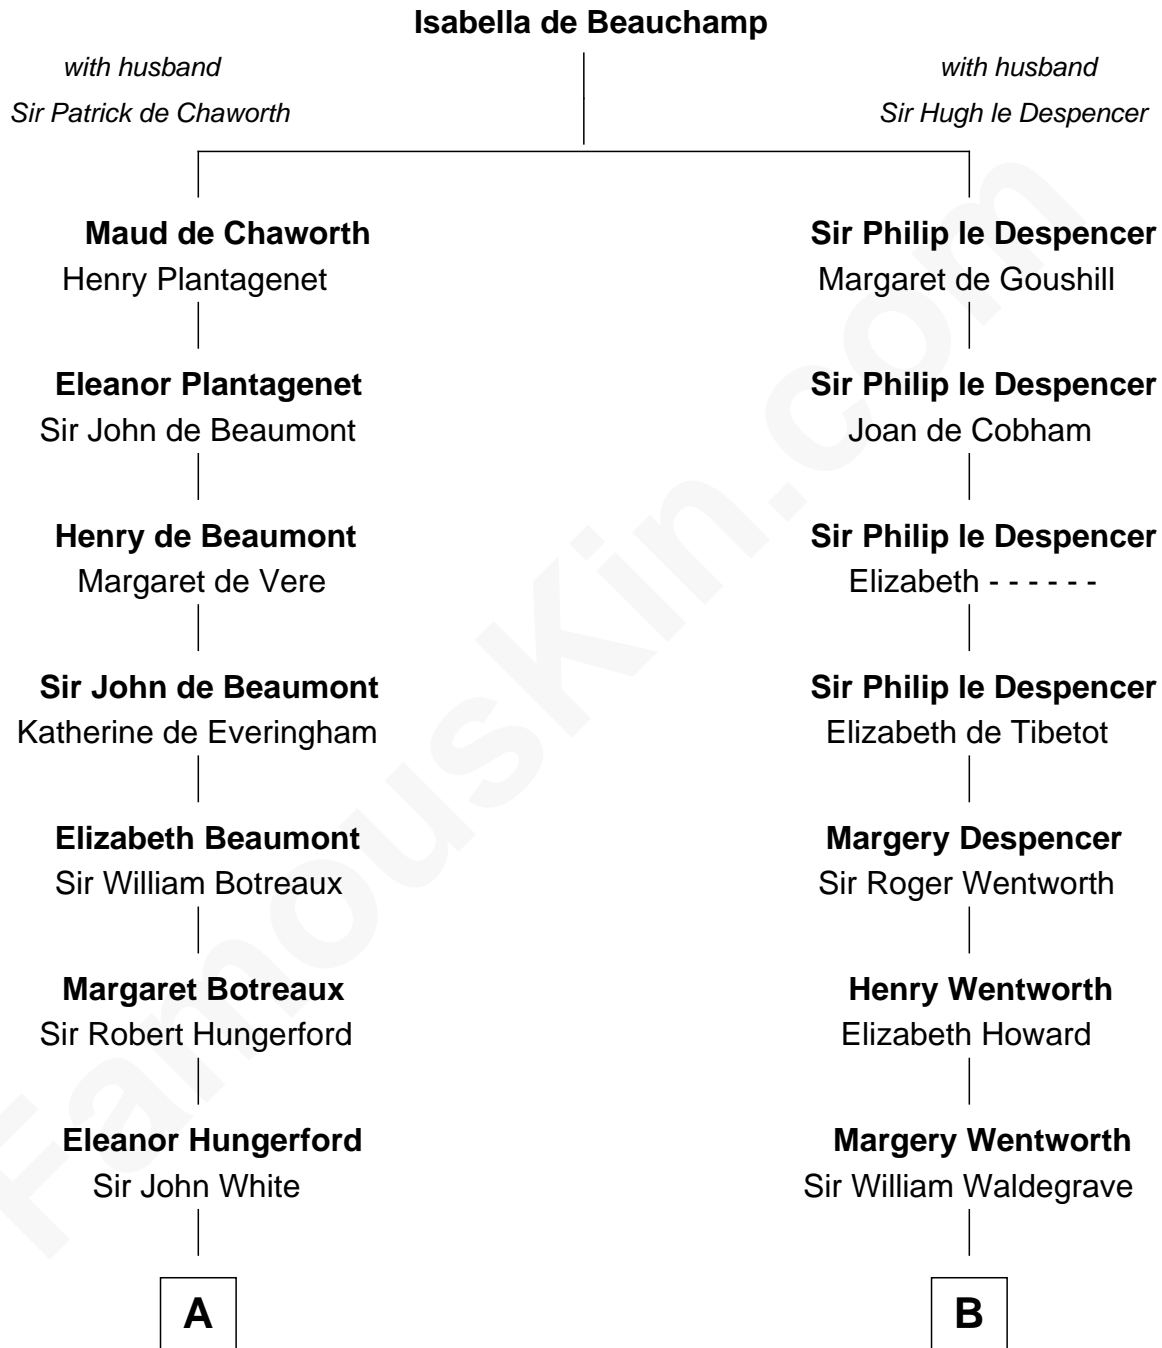

FamousKin.com
Relationship Chart of
Susana Ferrari Billinghamurst
Argentine Aviation Pioneer

21st cousin of

John Ritter
TV and Movie Actor

C

Robert Billinghamurst
Maria Francisca Agrelo

Daniel Mariano Billinghamurst
Mercedes Merzano

Lisandro Billinghamurst
Ana Kidd

Rosa Laureana Billinghamurst
Alfredo Ferrari

Susana Ferrari Billinghamurst
Argentine Aviation Pioneer

D

Pliny Lothrop Fox
Laura Utley Riddle

William P. L. Fox
Harriett Lucina Tilton