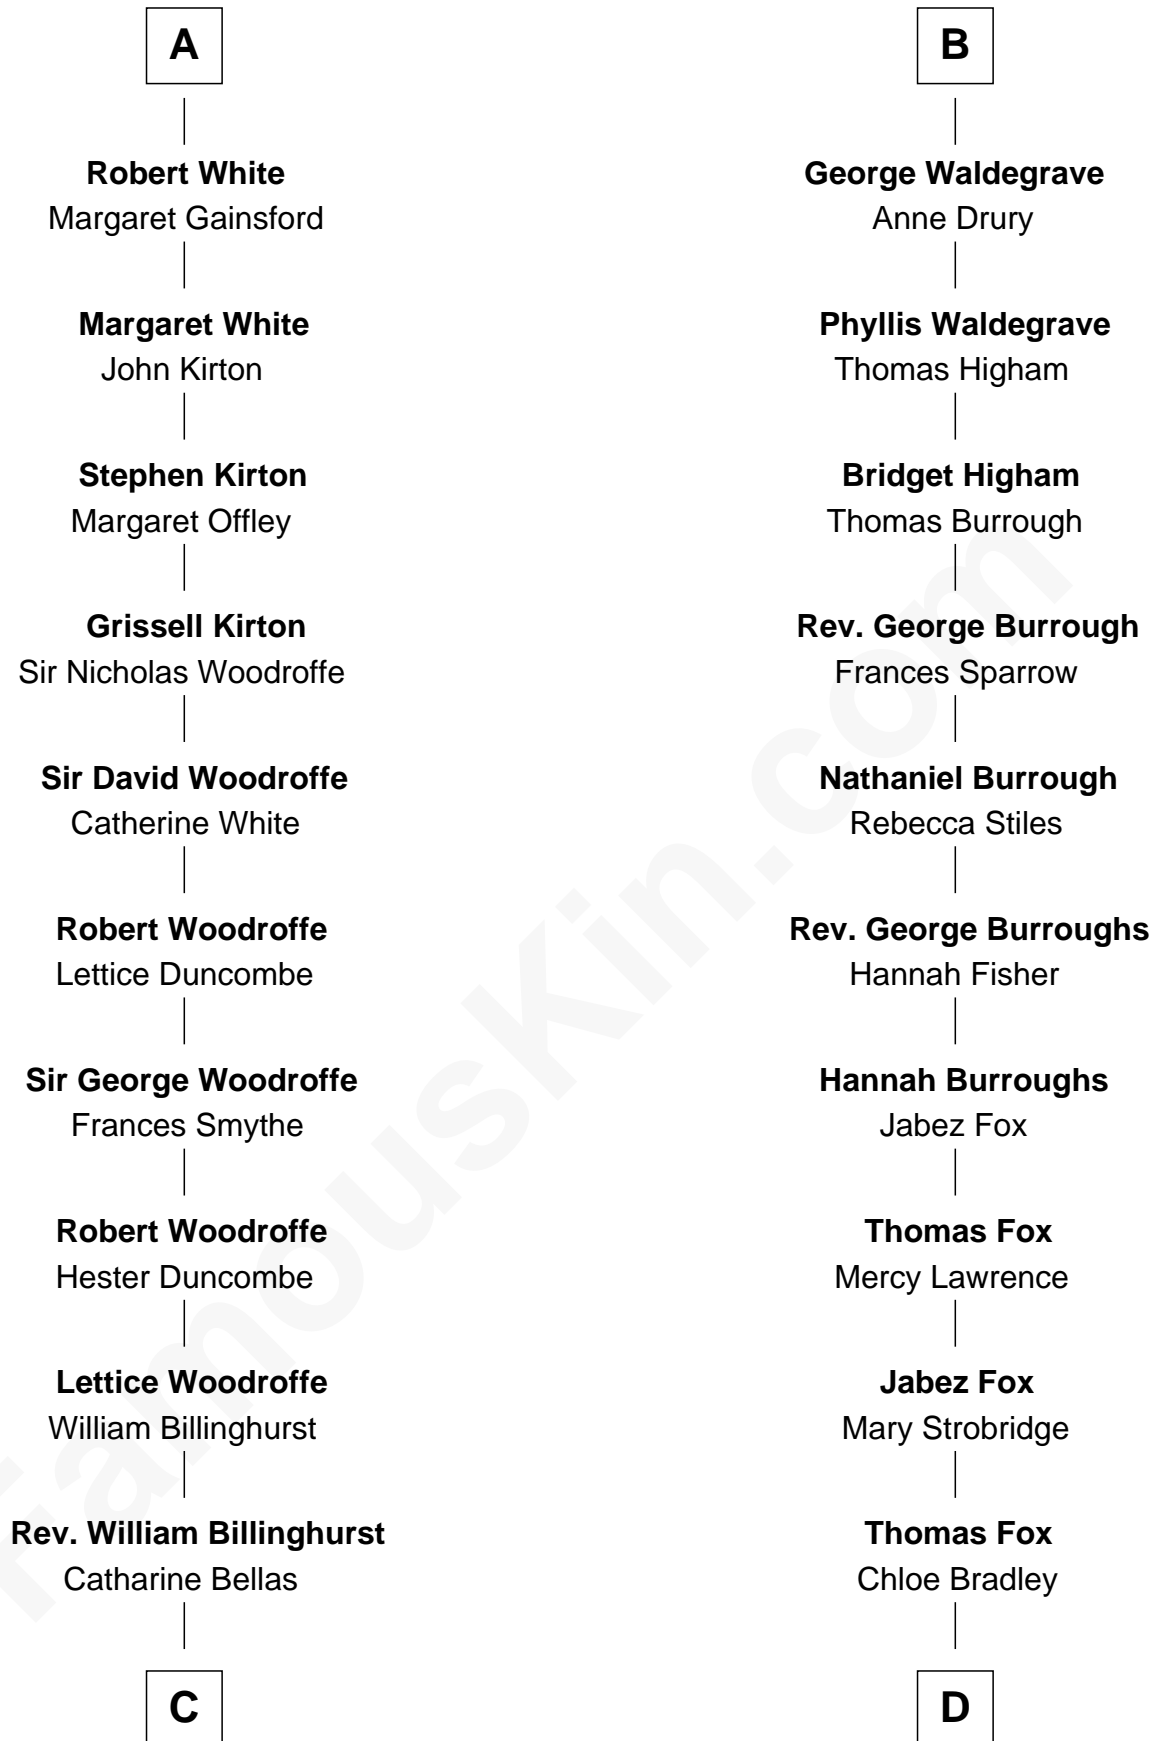

FamousKin.com
Relationship Chart of
Susana Ferrari Billinghamurst
Argentine Aviation Pioneer

21st cousin of

John Ritter
TV and Movie Actor

C

Robert Billinghamurst
Maria Francisca Agrelo

Daniel Mariano Billinghamurst
Mercedes Merzano

Lisandro Billinghamurst
Ana Kidd

Rosa Laureana Billinghamurst
Alfredo Ferrari

Susana Ferrari Billinghamurst
Argentine Aviation Pioneer

D

Pliny Lothrop Fox
Laura Utley Riddle

William P. L. Fox
Harriett Lucina Tilton

Harriett Fay Fox
Dr. Harry Thomas Southworth

Dorothy Fay Southworth
Woodward Maurice Ritter

John Ritter
TV and Movie Actor