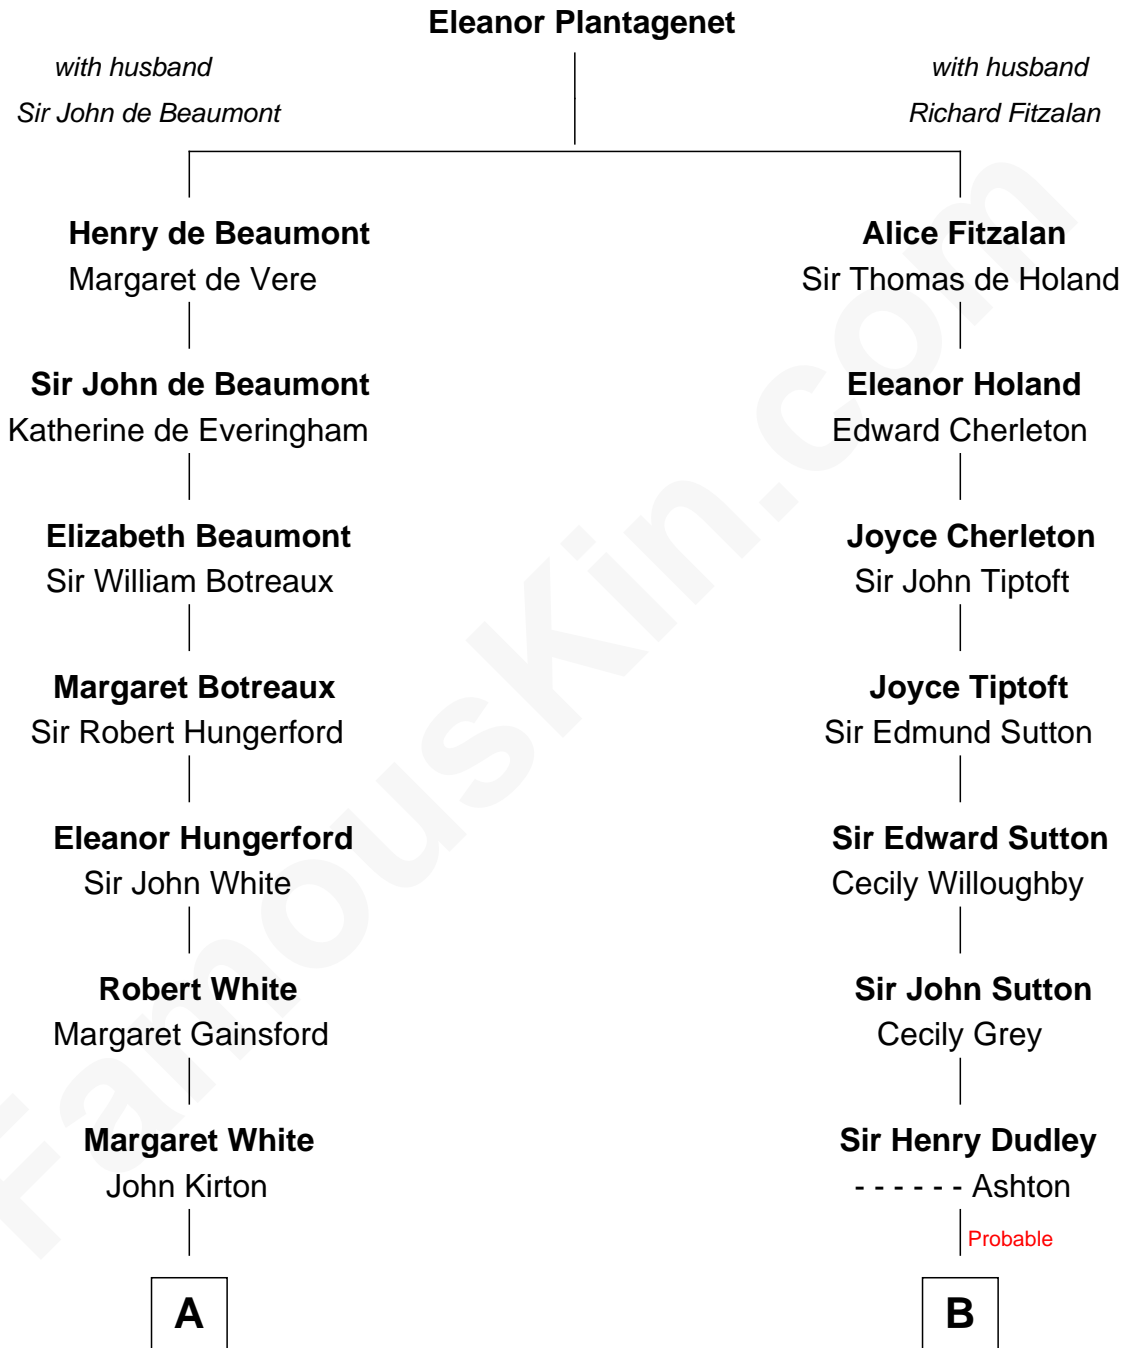

FamousKin.com
Relationship Chart of
Susana Ferrari Billinghurst
Argentine Aviation Pioneer

18th cousin 1 time removed of

Dick Clark
Radio and TV Host

C

Lisandro Billinghamurst

Ana Kidd

Rosa Laureana Billinghamurst

Alfredo Ferrari

Susana Ferrari Billinghamurst

Argentine Aviation Pioneer

D

Julia Fuller Barnard

Richard Augustus Clark

Dick Clark

Radio and TV Host