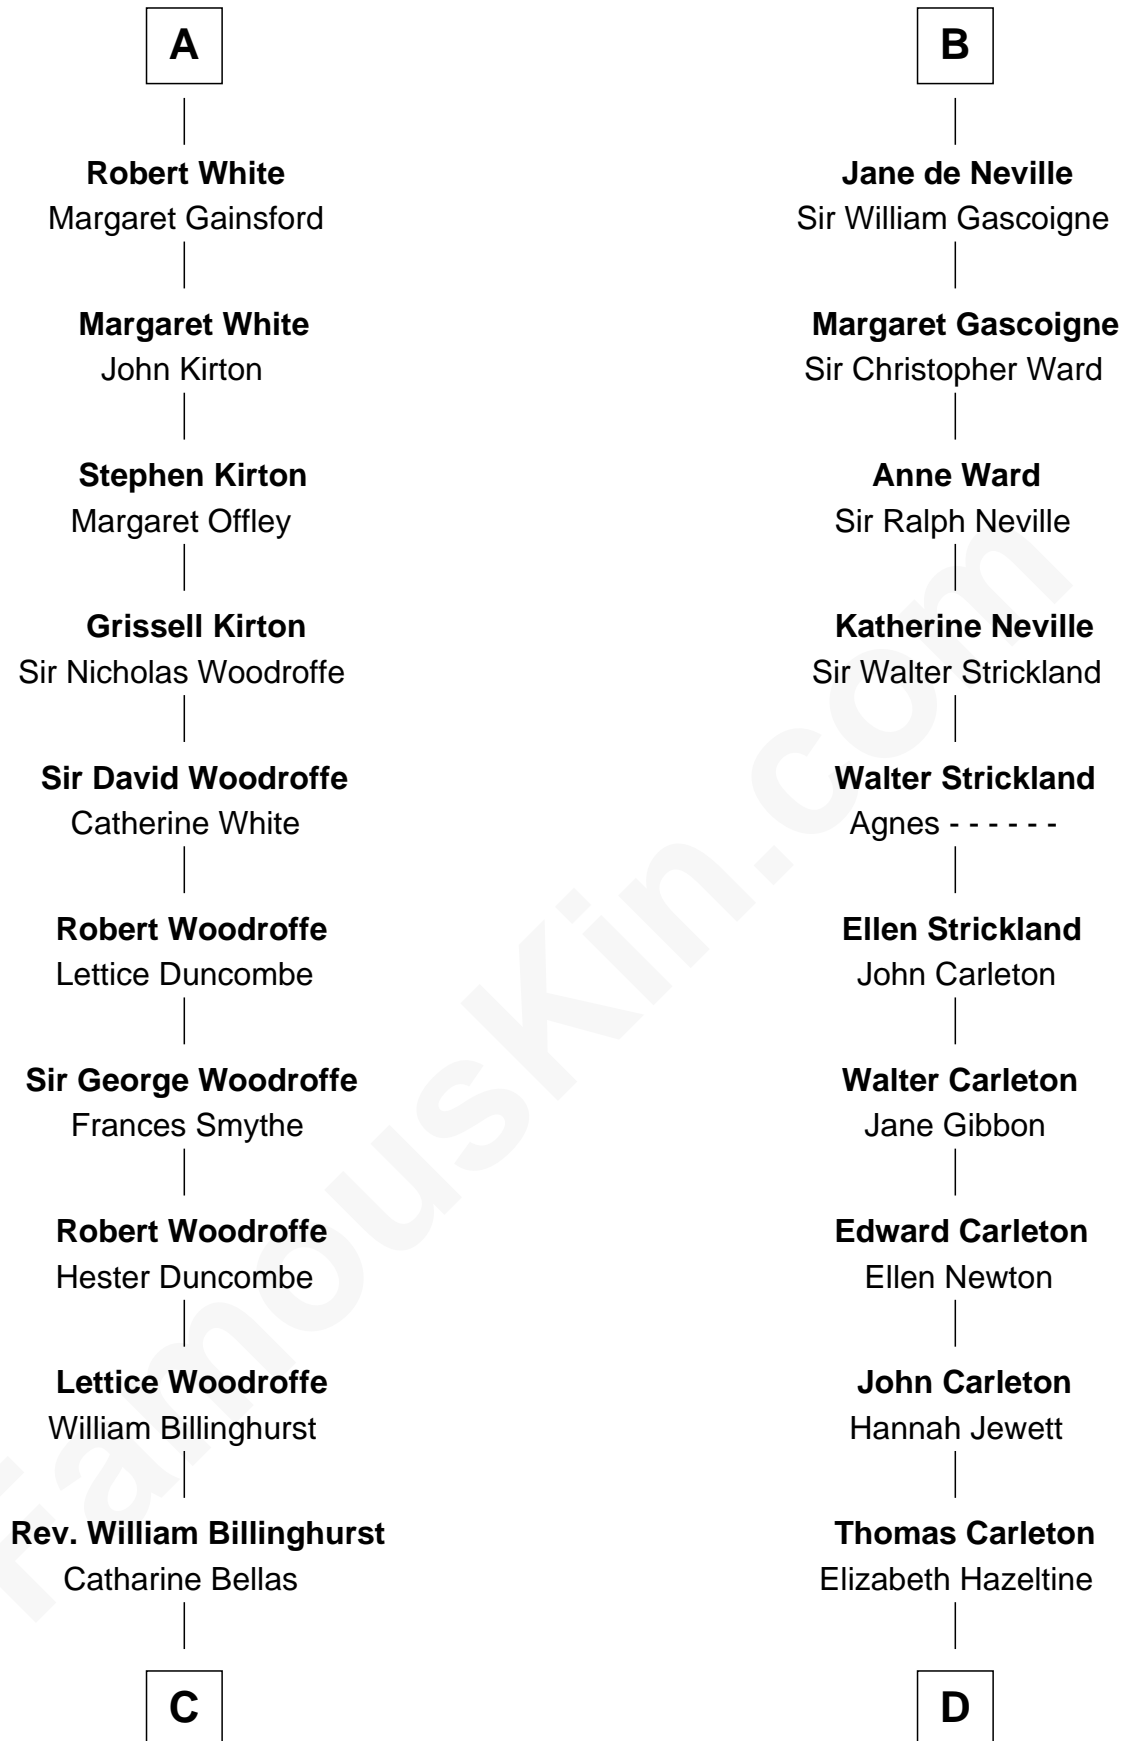

FamousKin.com
Relationship Chart of
Susana Ferrari Billinghamurst
Argentine Aviation Pioneer

21st cousin of

Charles A. Pillsbury
Co-Founder of C.A. Pillsbury Co.

C

Robert Billinghamurst
Maria Francisca Agrelo

Daniel Mariano Billinghamurst
Mercedes Merzano

Lisandro Billinghamurst
Ana Kidd

Rosa Laureana Billinghamurst
Alfredo Ferrari

Susana Ferrari Billinghamurst
Argentine Aviation Pioneer

D

John Carleton
Hannah Platts