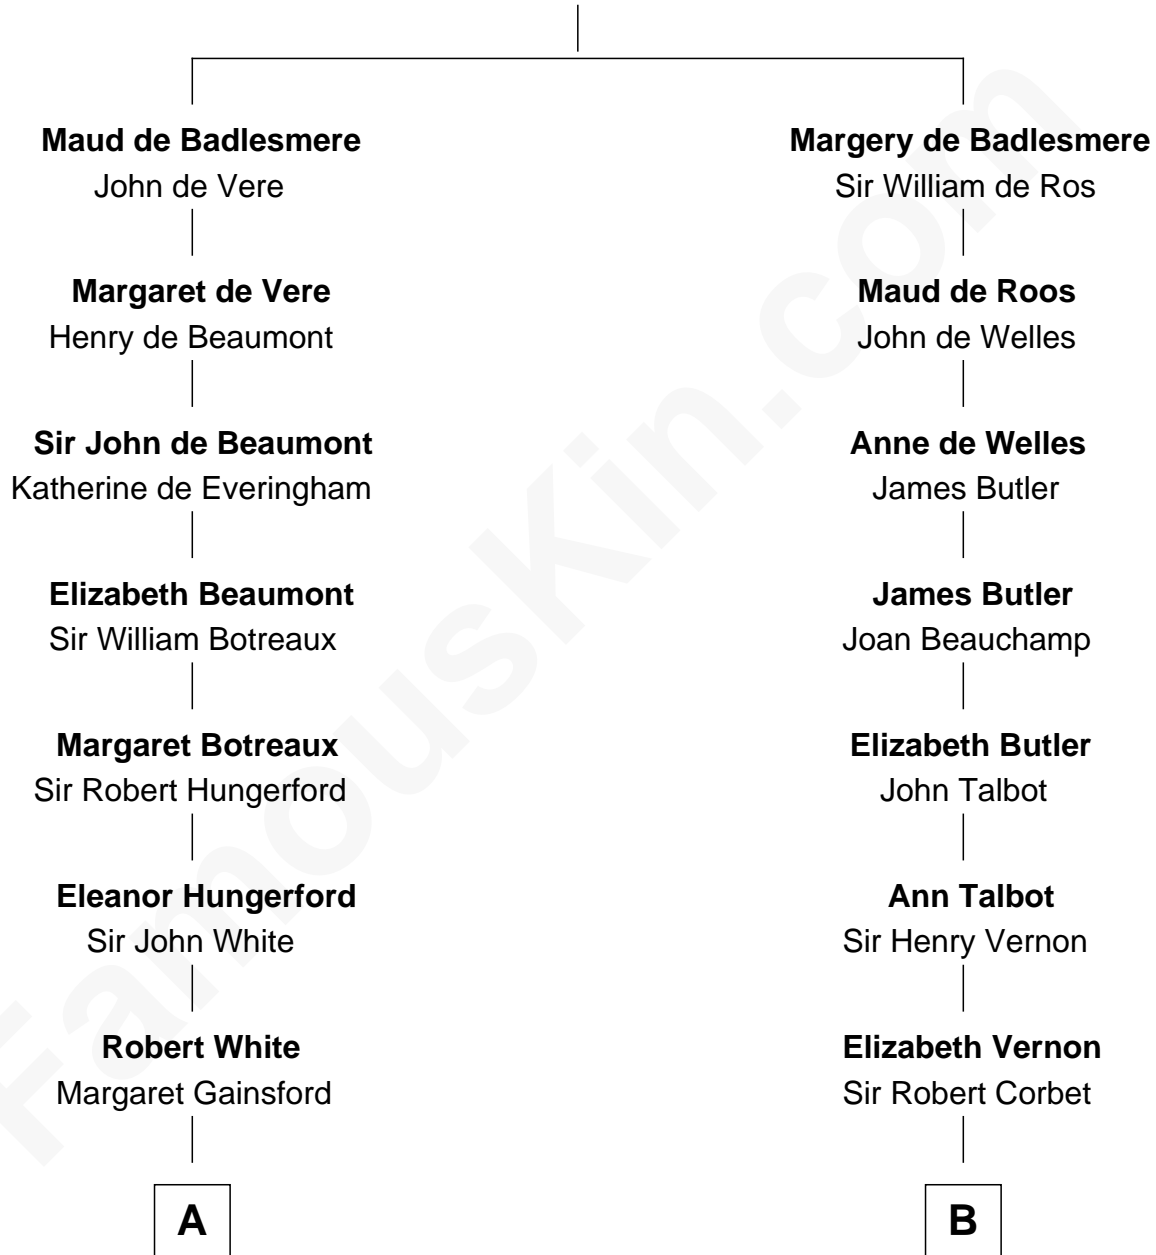

FamousKin.com
Relationship Chart of
Susana Ferrari Billinghamurst
Argentine Aviation Pioneer

20th cousin 1 time removed of

Illeana Douglas
TV and Movie Actress

Bartholomew de Badlesmere

Margaret de Clare

C

Daniel Mariano Billinghamurst

Mercedes Merzano

Lisandro Billinghamurst

Ana Kidd

Rosa Laureana Billinghamurst

Alfredo Ferrari

Susana Ferrari Billinghamurst

Argentine Aviation Pioneer