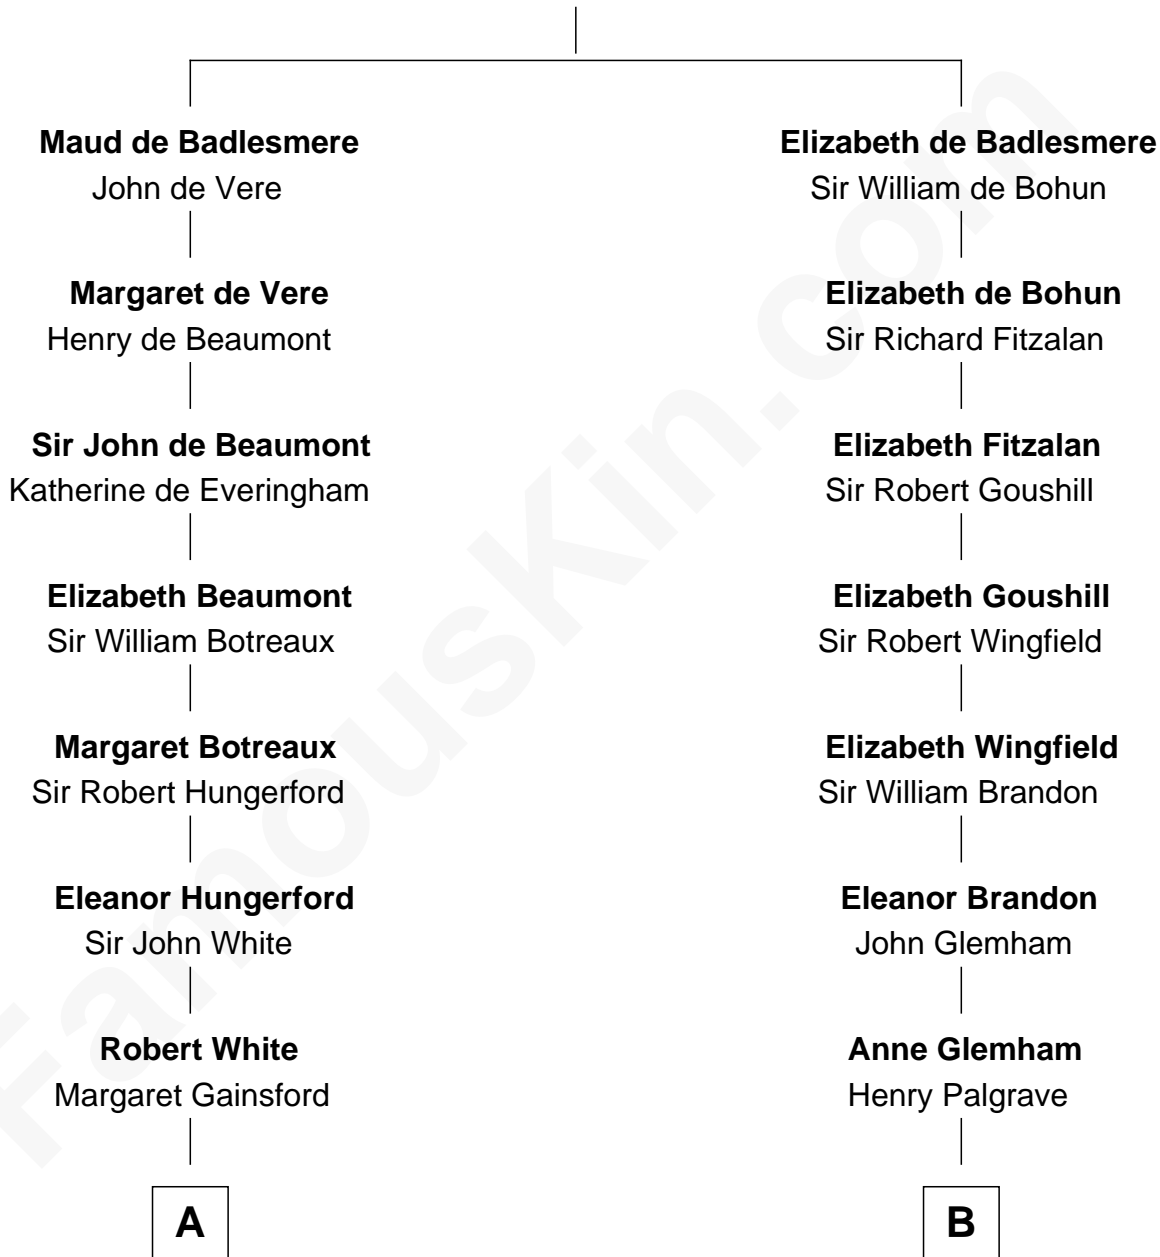

FamousKin.com
Relationship Chart of
Susana Ferrari Billinghurst
Argentine Aviation Pioneer

16th cousin 4 times removed of
Shubael D. Childs
Founder of S.D. Childs & Company

Bartholomew de Badlesmere
 Margaret de Clare

C

Daniel Mariano Billinghamurst

Mercedes Merzano

Lisandro Billinghamurst

Ana Kidd

Rosa Laureana Billinghamurst

Alfredo Ferrari

Susana Ferrari Billinghamurst