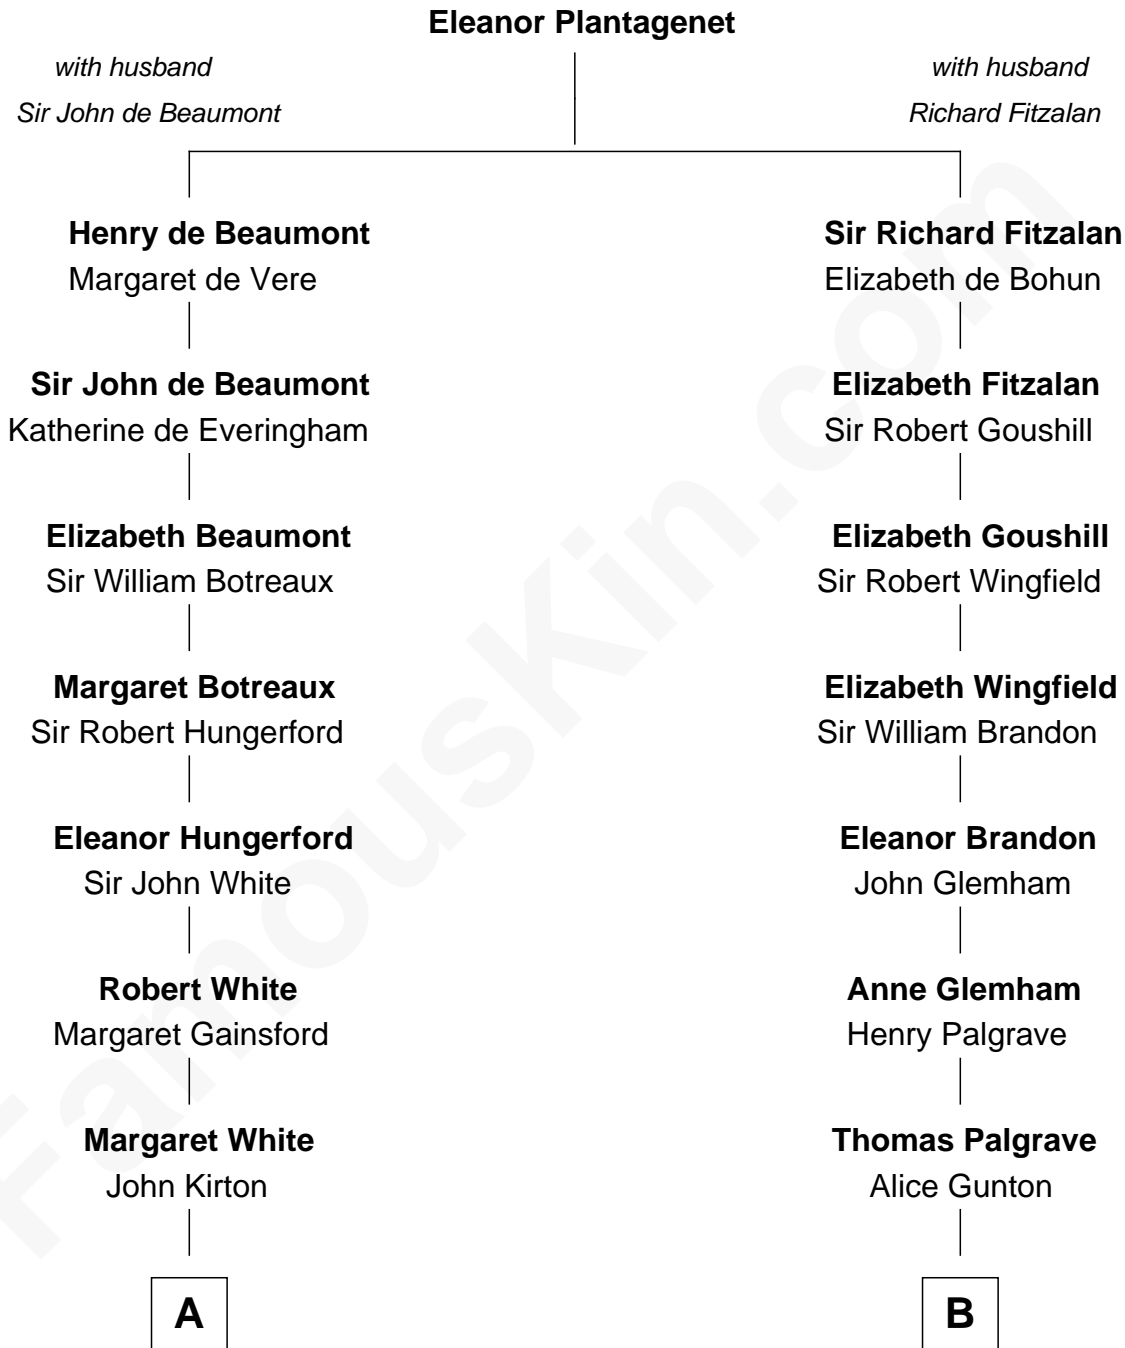

FamousKin.com
Relationship Chart of
Susana Ferrari Billinghamurst
Argentine Aviation Pioneer

15th cousin 4 times removed of

Shubael D. Childs
Founder of S.D. Childs & Company

C

—
Lisandro Billinghamurst

Ana Kidd

—
Rosa Laureana Billinghamurst

Alfredo Ferrari

—
Susana Ferrari Billinghamurst

Argentine Aviation Pioneer

FamousKin.com