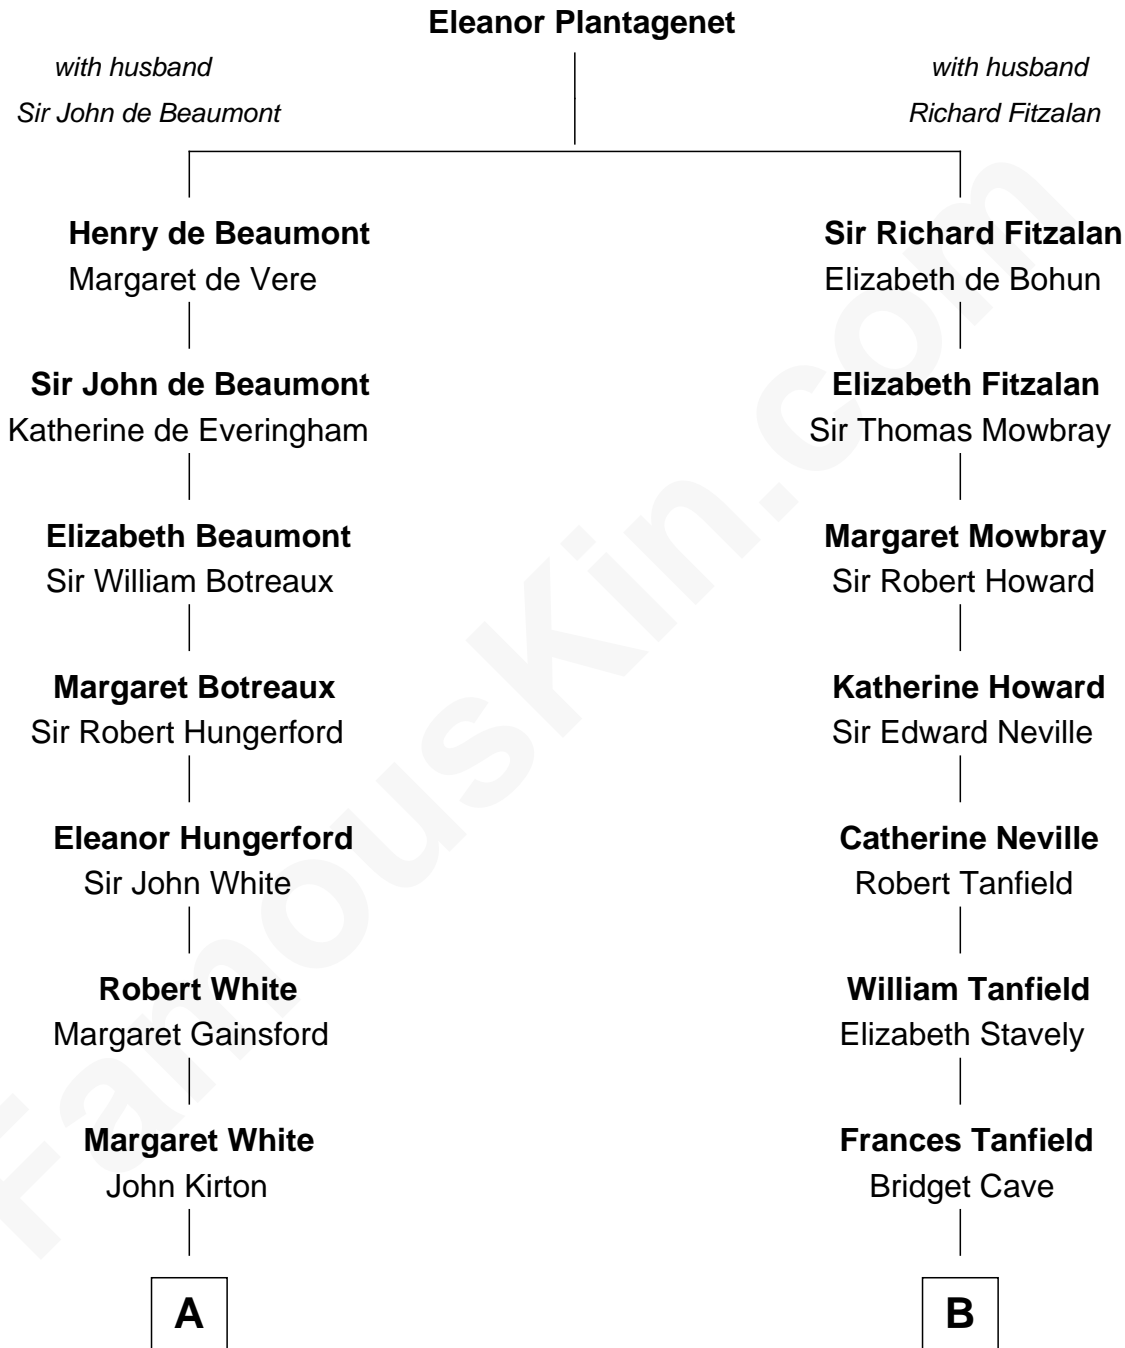

FamousKin.com
Relationship Chart of
Susana Ferrari Billinghurst
Argentine Aviation Pioneer

14th cousin 5 times removed of

Thomas Jefferson

3rd U.S. President and Signer of the Declaration of Independence

C

—
Lisandro Billinghamurst

Ana Kidd

—
Rosa Laureana Billinghamurst

Alfredo Ferrari

—
Susana Ferrari Billinghamurst

Argentine Aviation Pioneer

FamousKin.com