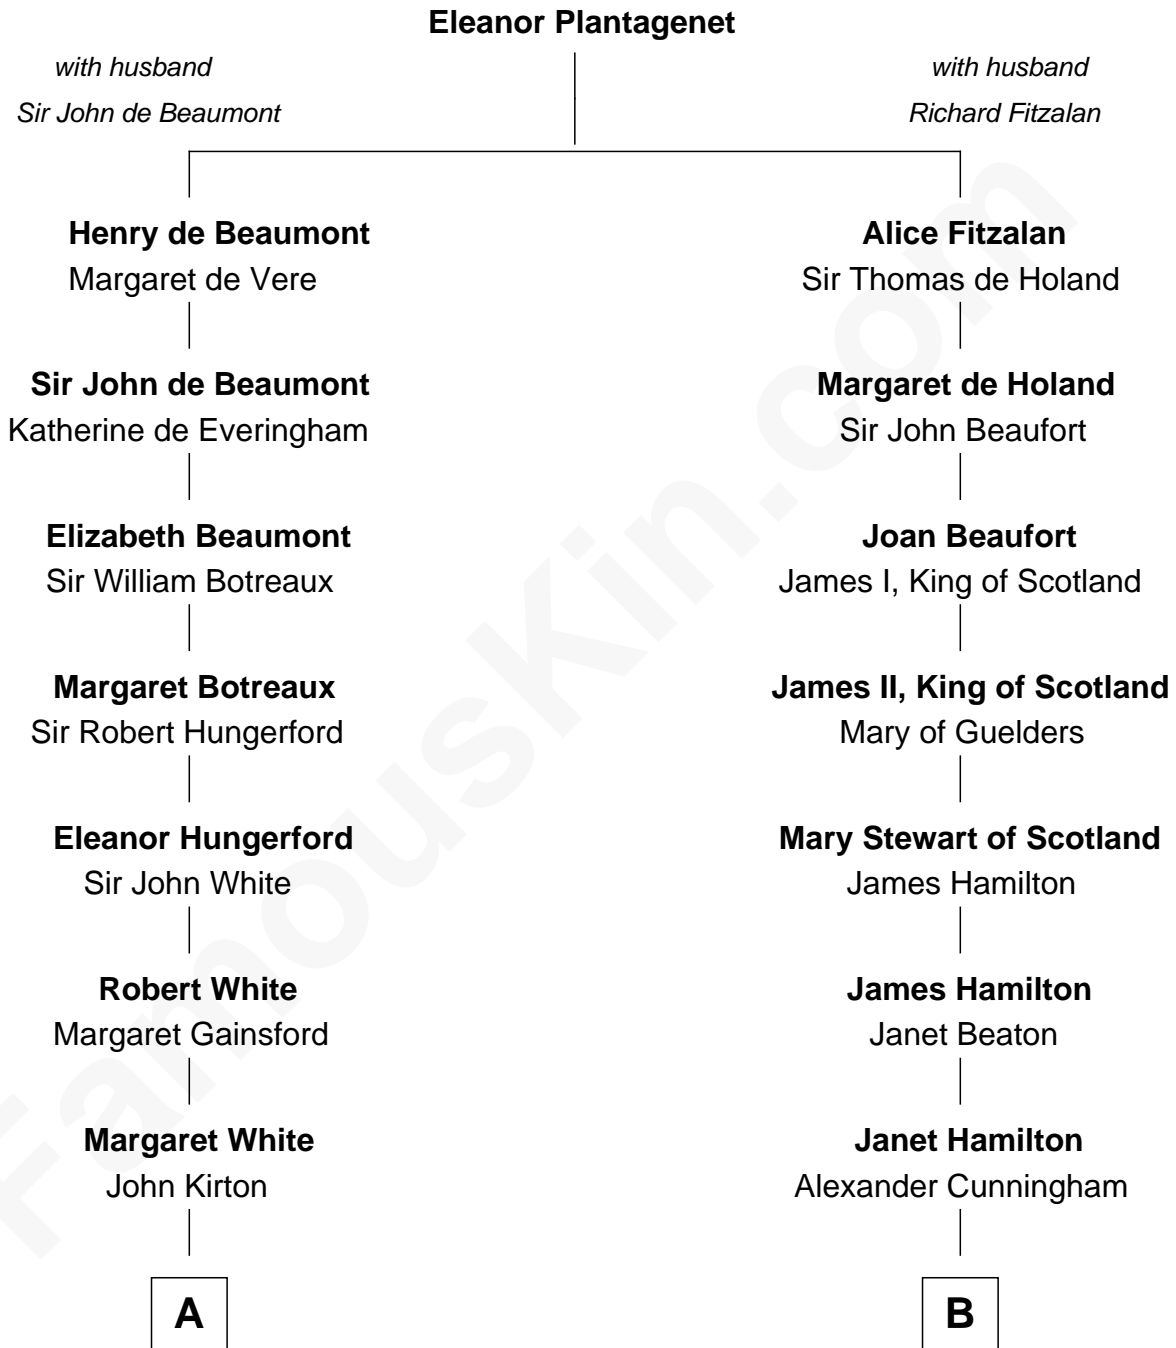

**FamousKin.com**  
**Relationship Chart of**  
**Susana Ferrari Billinghurst**  
*Argentine Aviation Pioneer*

**15th cousin 4 times removed of**  
**Alexander Hamilton**  
*1st U.S. Secretary of the Treasury*

**C**

—  
**Lisandro Billinghurst**

Ana Kidd

—  
**Rosa Laureana Billinghurst**

Alfredo Ferrari

—  
**Susana Ferrari Billinghurst**

*Argentine Aviation Pioneer*

FamousKin.com