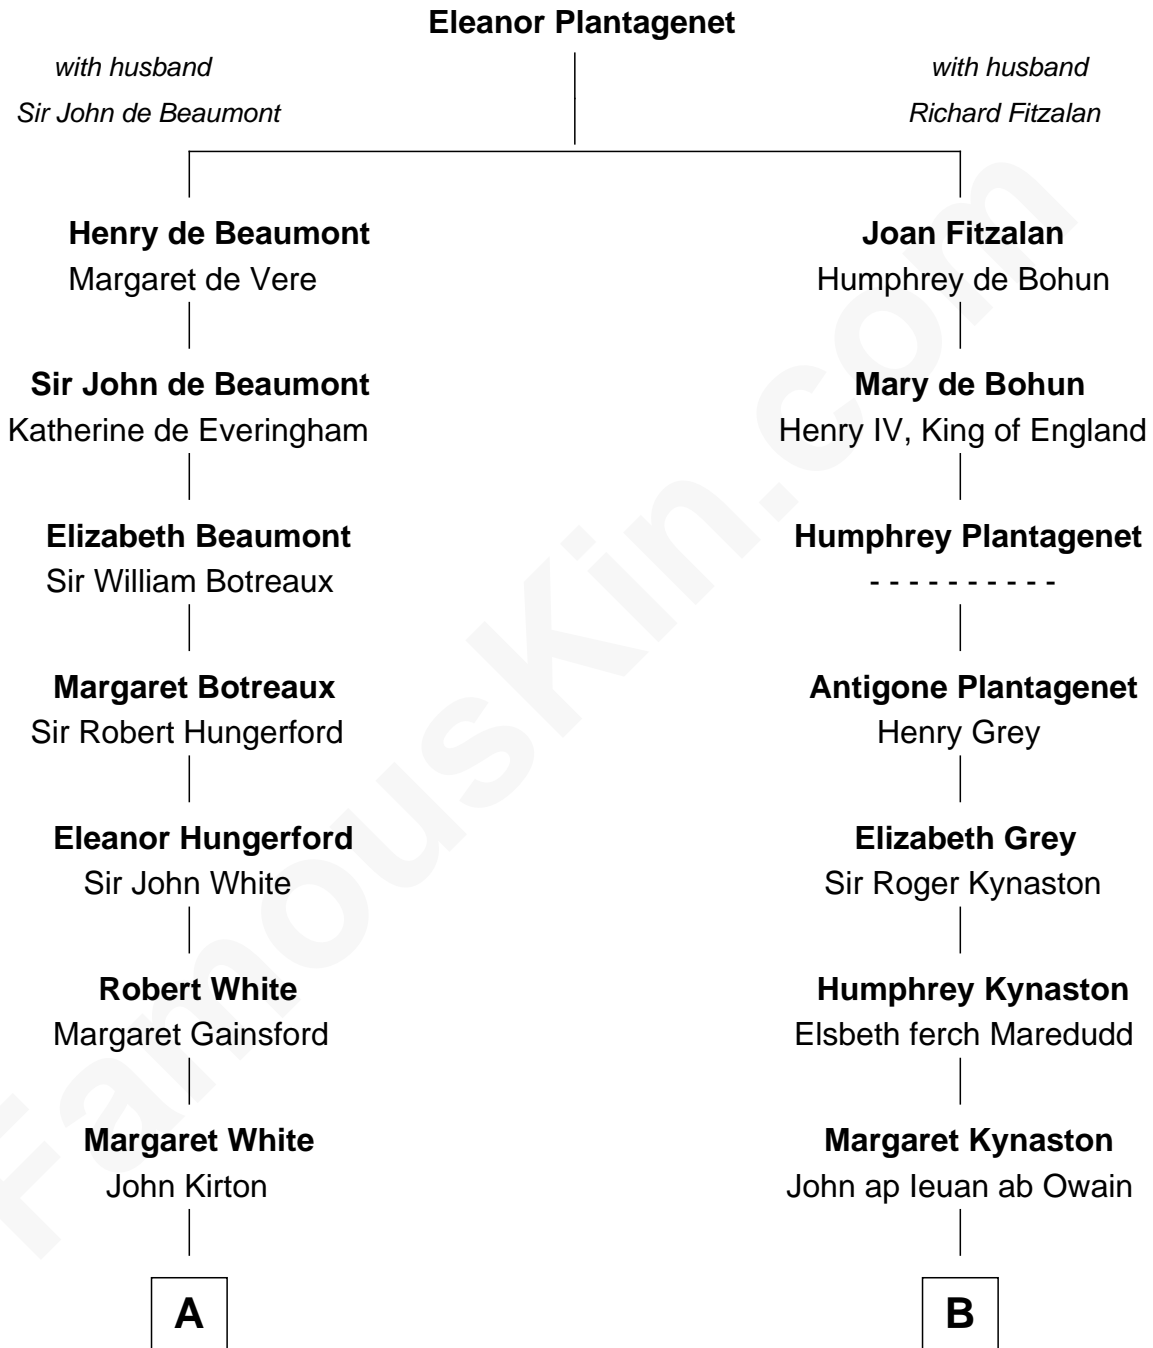

FamousKin.com
Relationship Chart of
Susana Ferrari Billinghamurst
Argentine Aviation Pioneer

19th cousin 2 times removed of
Mary Chapin Carpenter
Singer and Songwriter

C

Lisandro Billinghurst

Ana Kidd

Rosa Laureana Billinghurst

Alfredo Ferrari

Susana Ferrari Billinghurst

Argentine Aviation Pioneer

D

Dr. John Thomas Carpenter

Eliza Adelaide Hill

Dr. James Stratton Carpenter

Lillian Louise Chapin