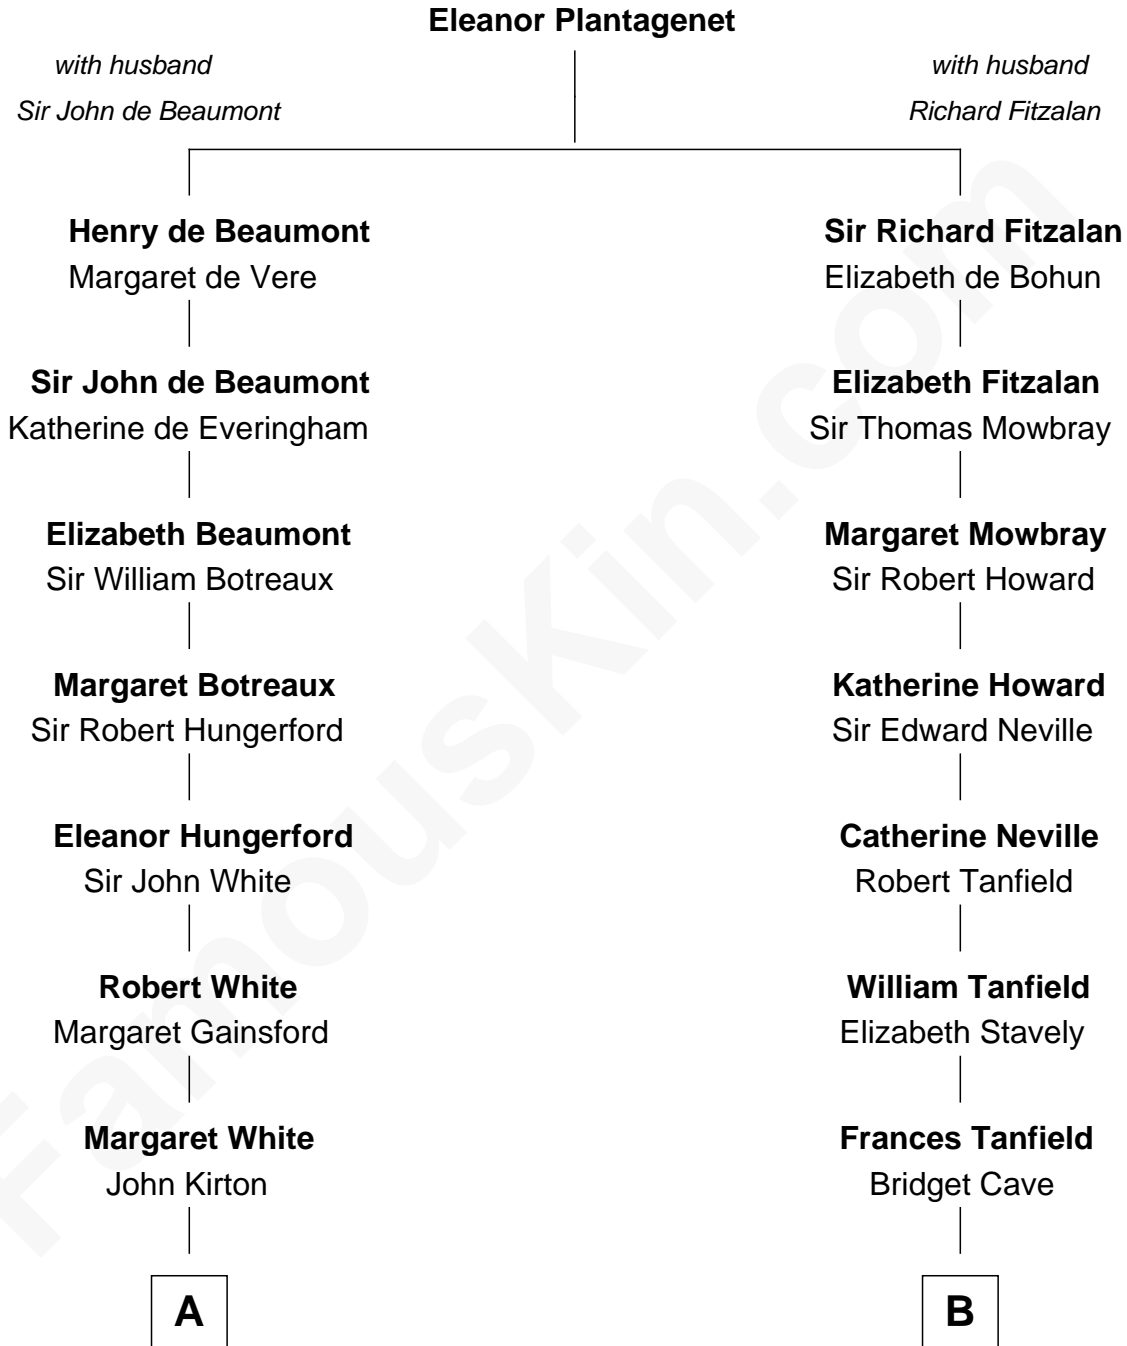

**FamousKin.com**  
**Relationship Chart of**  
**Susana Ferrari Billinghurst**  
*Argentine Aviation Pioneer*

**15th cousin 4 times removed of**

**John Marshall**

*4th Chief Justice of the U.S. Supreme Court*

**C**

—  
**Lisandro Billinghamurst**

Ana Kidd

—  
**Rosa Laureana Billinghamurst**

Alfredo Ferrari

—  
**Susana Ferrari Billinghamurst**

*Argentine Aviation Pioneer*

FamousKin.com