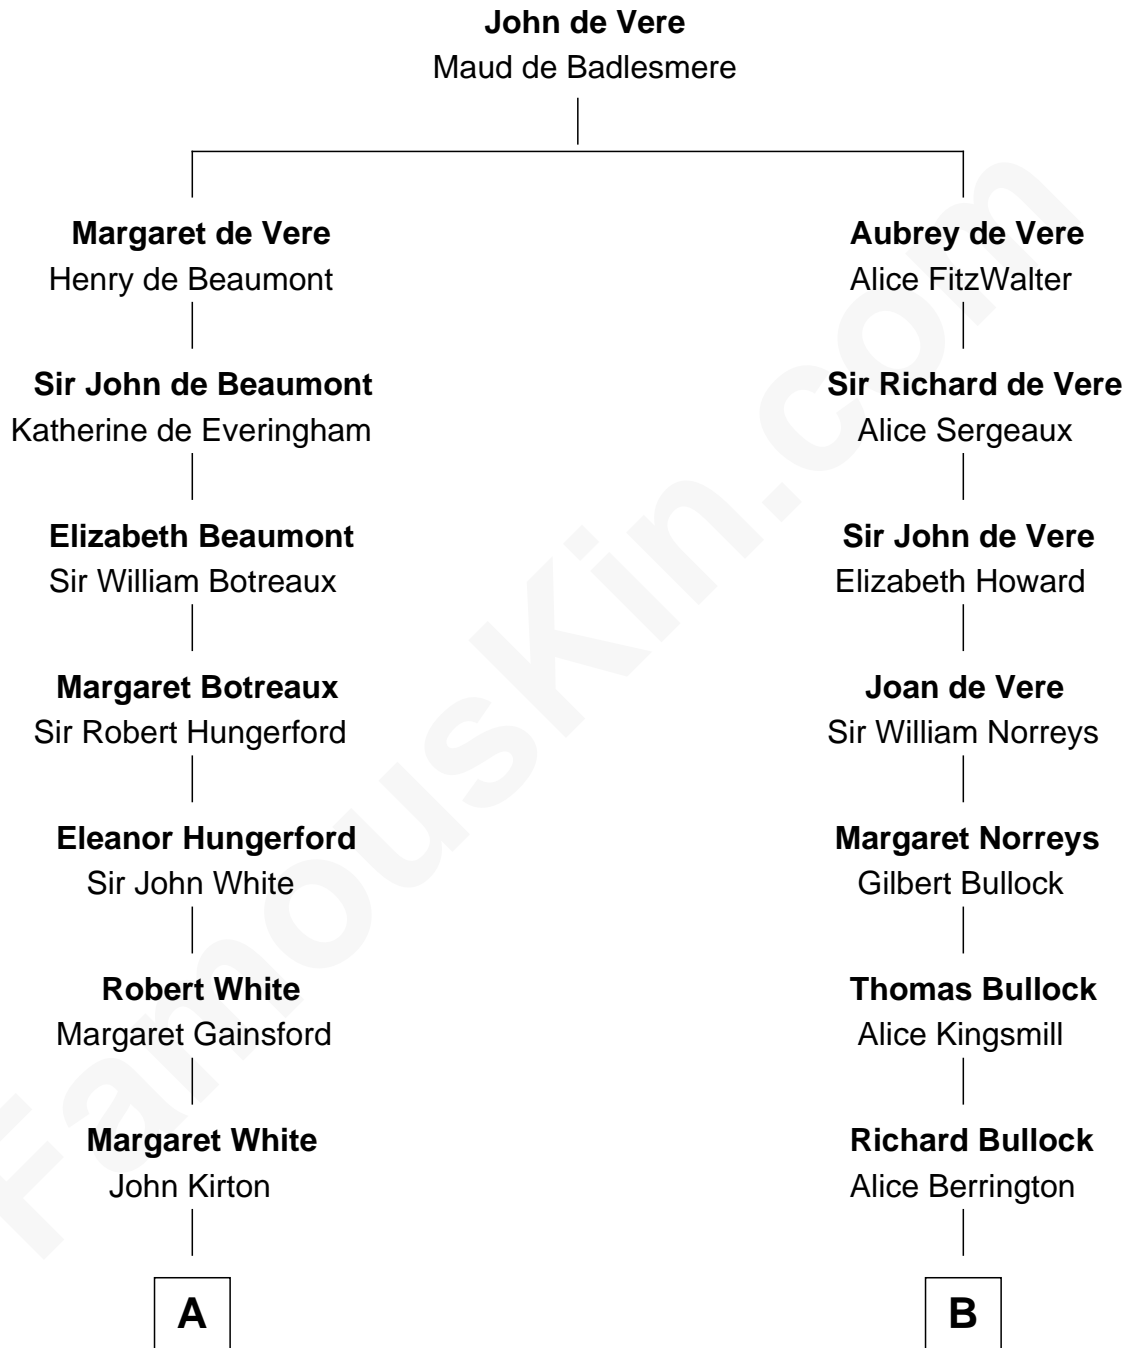

FamousKin.com
Relationship Chart of
Susana Ferrari Billinghurst
Argentine Aviation Pioneer

19th cousin 2 times removed of

Mike Love

Co-Founder of The Beach Boys

C

Lisandro Billinghurst

Ana Kidd

Rosa Laureana Billinghurst

Alfredo Ferrari

Susana Ferrari Billinghurst

Argentine Aviation Pioneer

D

George Washington Wilson

Mary Bailey

William Henry Wilson

Alta Lenora Chitwood