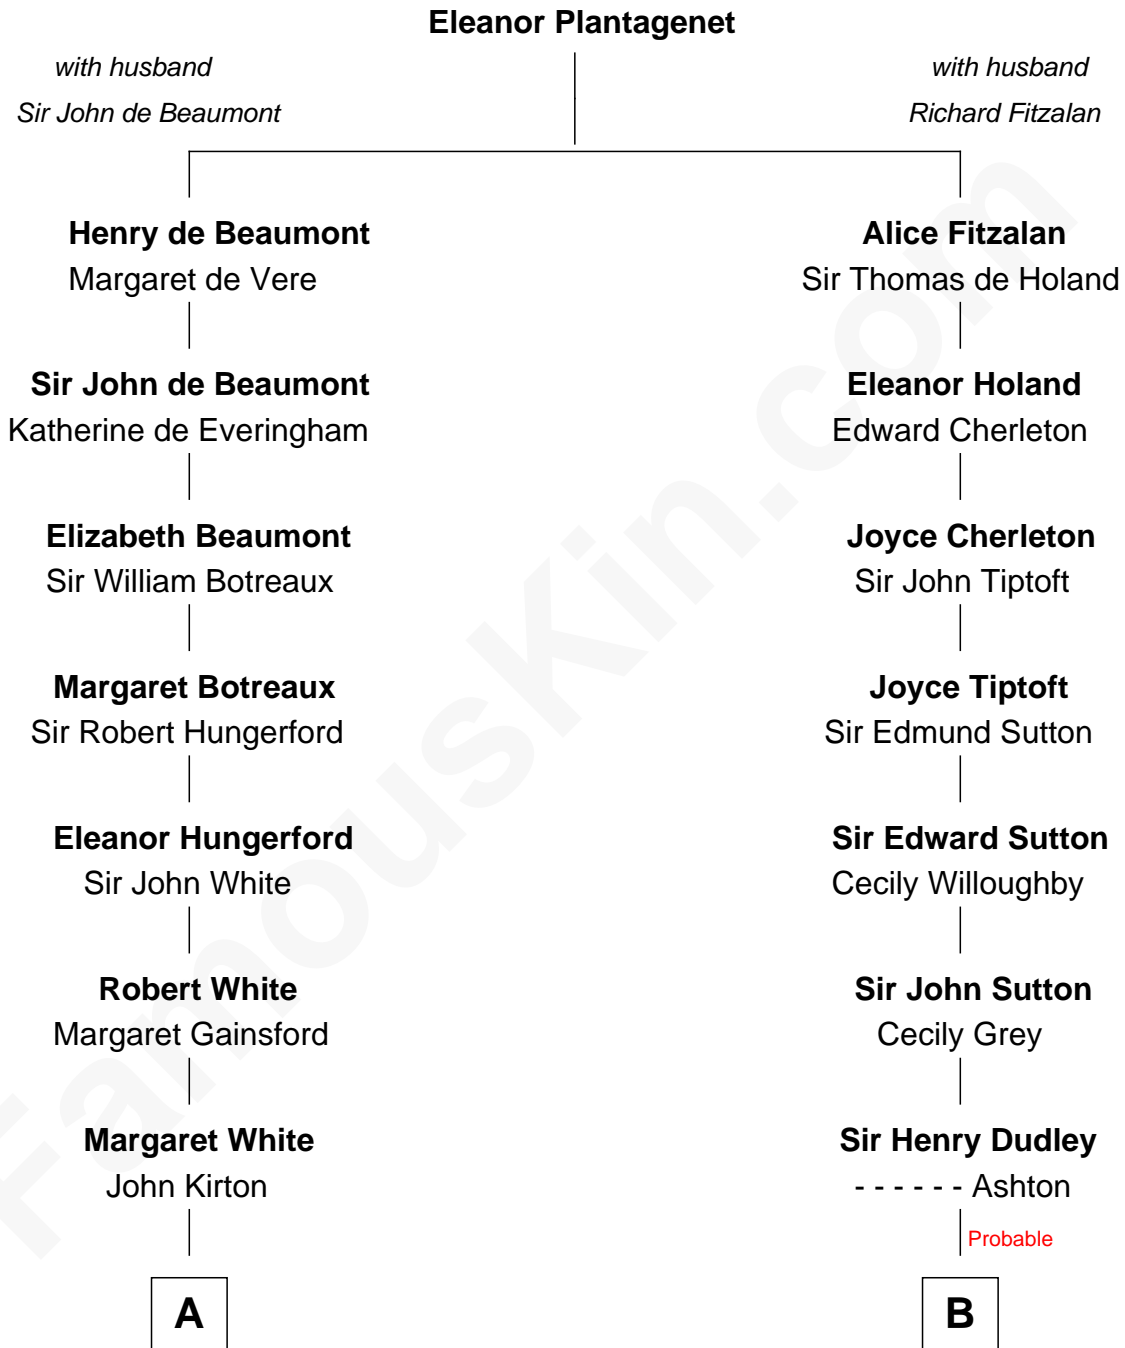

**FamousKin.com**  
**Relationship Chart of**  
**Susana Ferrari Billinghurst**  
*Argentine Aviation Pioneer*

**16th cousin 3 times removed of**  
**Oliver Wendell Holmes, Jr.**  
*U.S. Supreme Court Justice*

**C**

—  
**Lisandro Billinghamurst**

Ana Kidd

—  
**Rosa Laureana Billinghamurst**

Alfredo Ferrari

—  
**Susana Ferrari Billinghamurst**

*Argentine Aviation Pioneer*

FamousKin.com