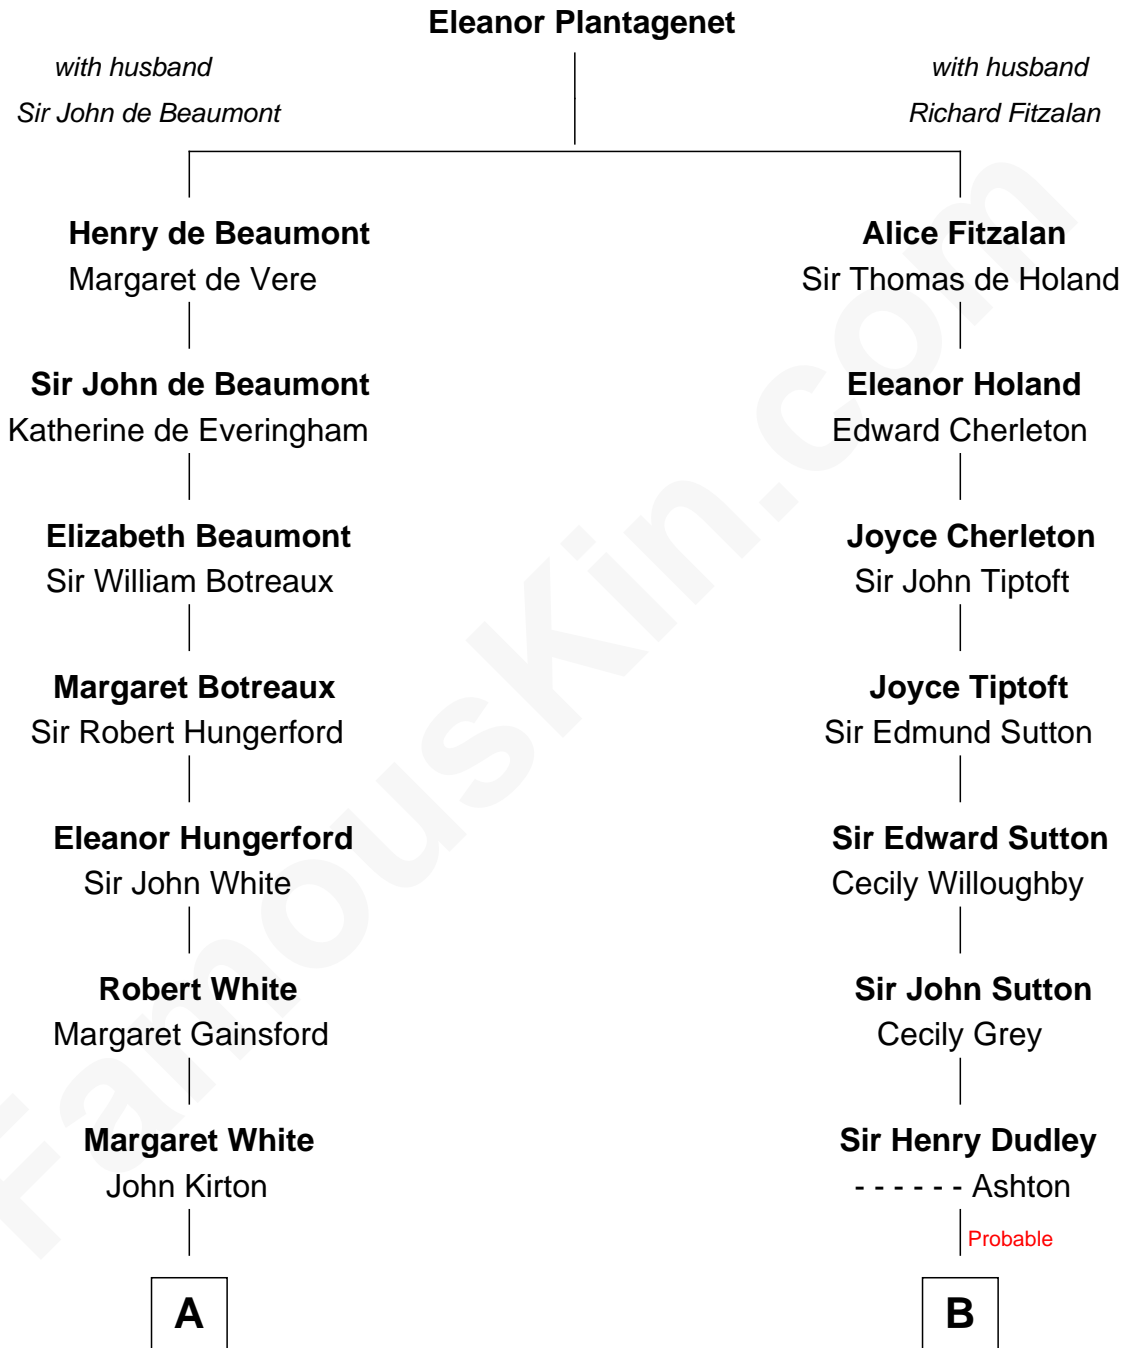

FamousKin.com
Relationship Chart of
Susana Ferrari Billinghurst
Argentine Aviation Pioneer

15th cousin 4 times removed of
Oliver Wendell Holmes, Sr.
American "Fireside" Poet

C

—
Lisandro Billinghamurst

Ana Kidd

—
Rosa Laureana Billinghamurst

Alfredo Ferrari

—
Susana Ferrari Billinghamurst

Argentine Aviation Pioneer

FamousKin.com