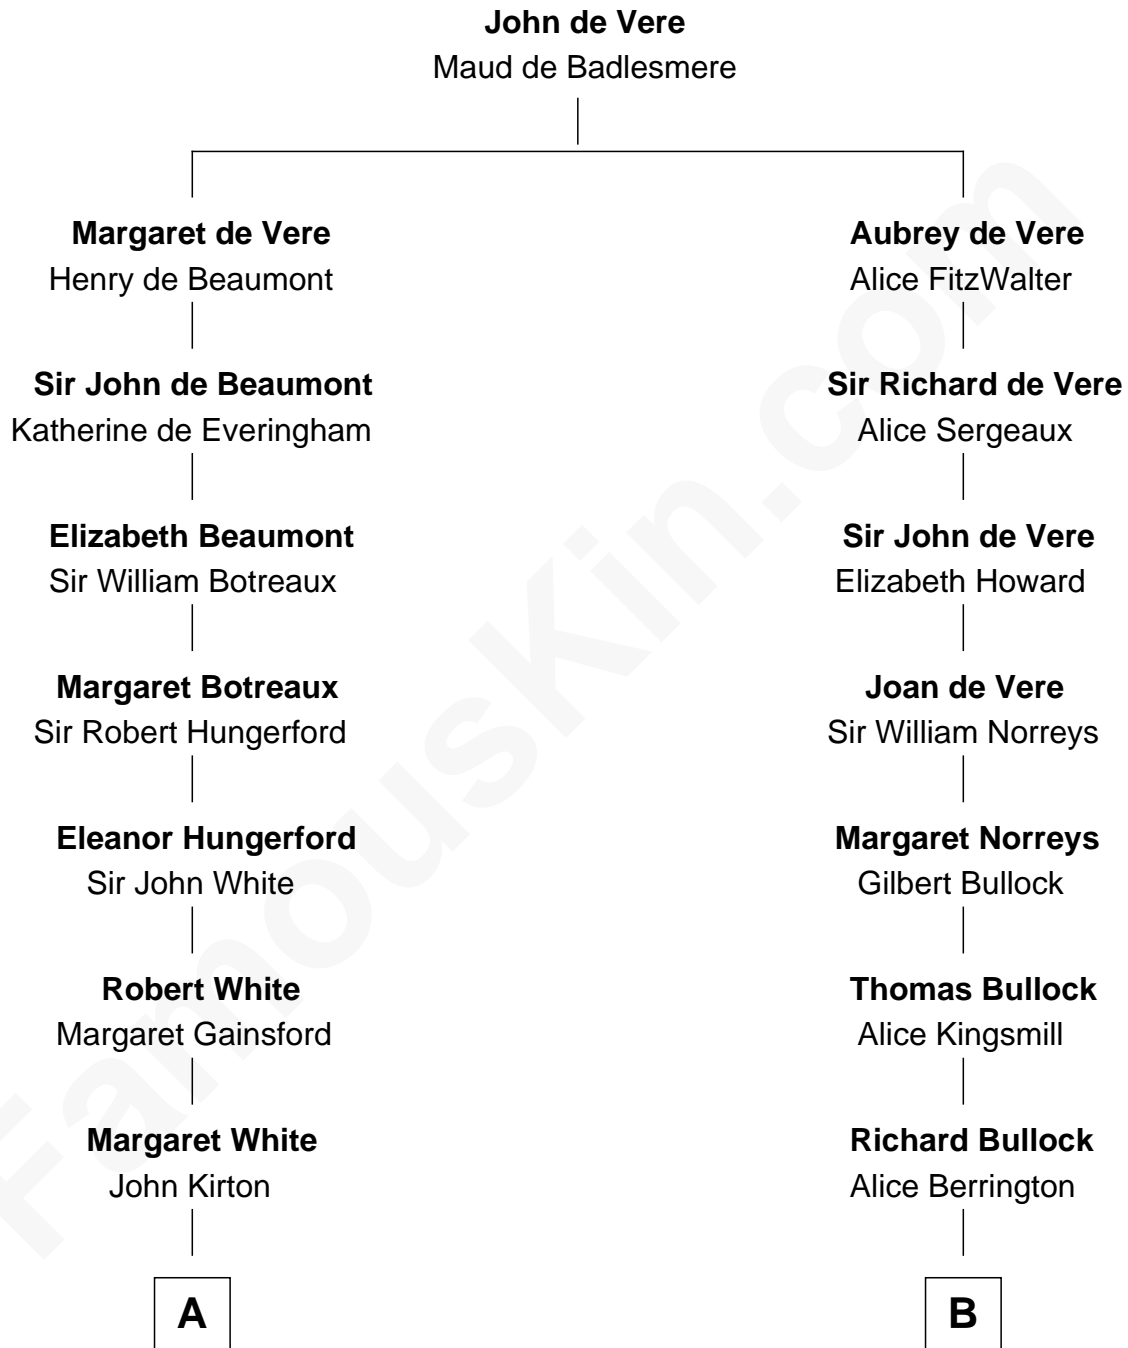

FamousKin.com
Relationship Chart of
Susana Ferrari Billinghurst
Argentine Aviation Pioneer

15th cousin 4 times removed of
James Russell Lowell
American "Fireside" Poet

C

—
Lisandro Billinghamurst

Ana Kidd

—
Rosa Laureana Billinghamurst

Alfredo Ferrari

—
Susana Ferrari Billinghamurst

Argentine Aviation Pioneer

FamousKin.com