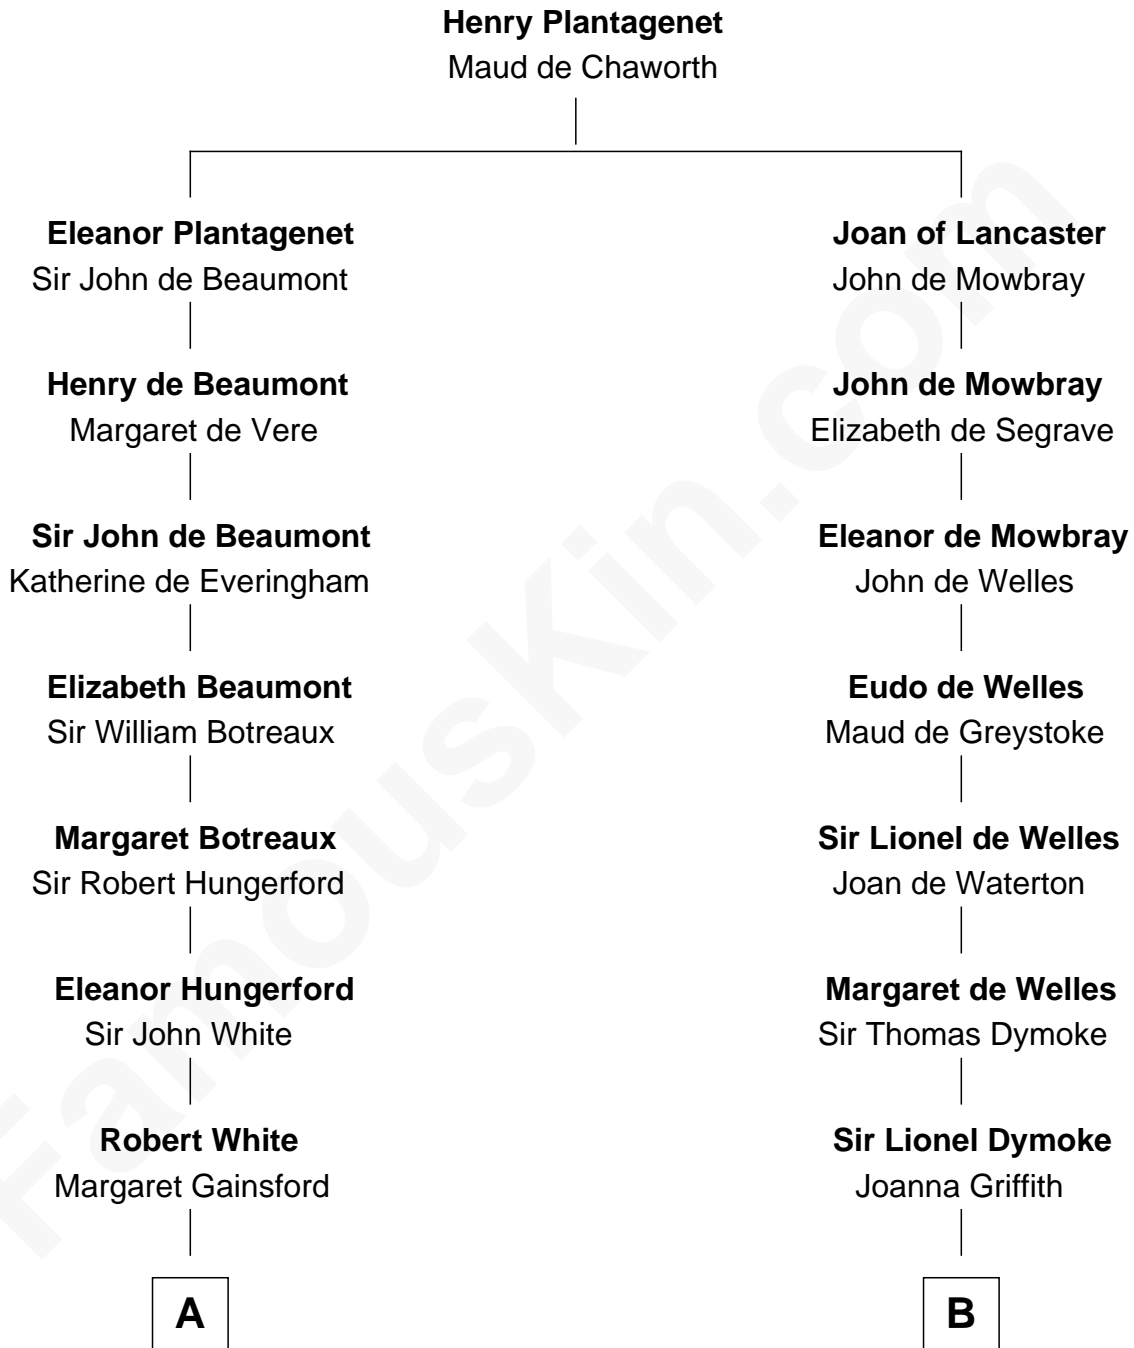

FamousKin.com
Relationship Chart of
Susana Ferrari Billinghamurst
Argentine Aviation Pioneer

17th cousin 3 times removed of
Ichabod Goodwin
27th Governor of New Hampshire

C

—
Daniel Mariano Billinghamurst

Mercedes Merzano

—
Lisandro Billinghamurst

Ana Kidd

—
Rosa Laureana Billinghamurst

Alfredo Ferrari

—
Susana Ferrari Billinghamurst

Argentine Aviation Pioneer

FamousKin.com