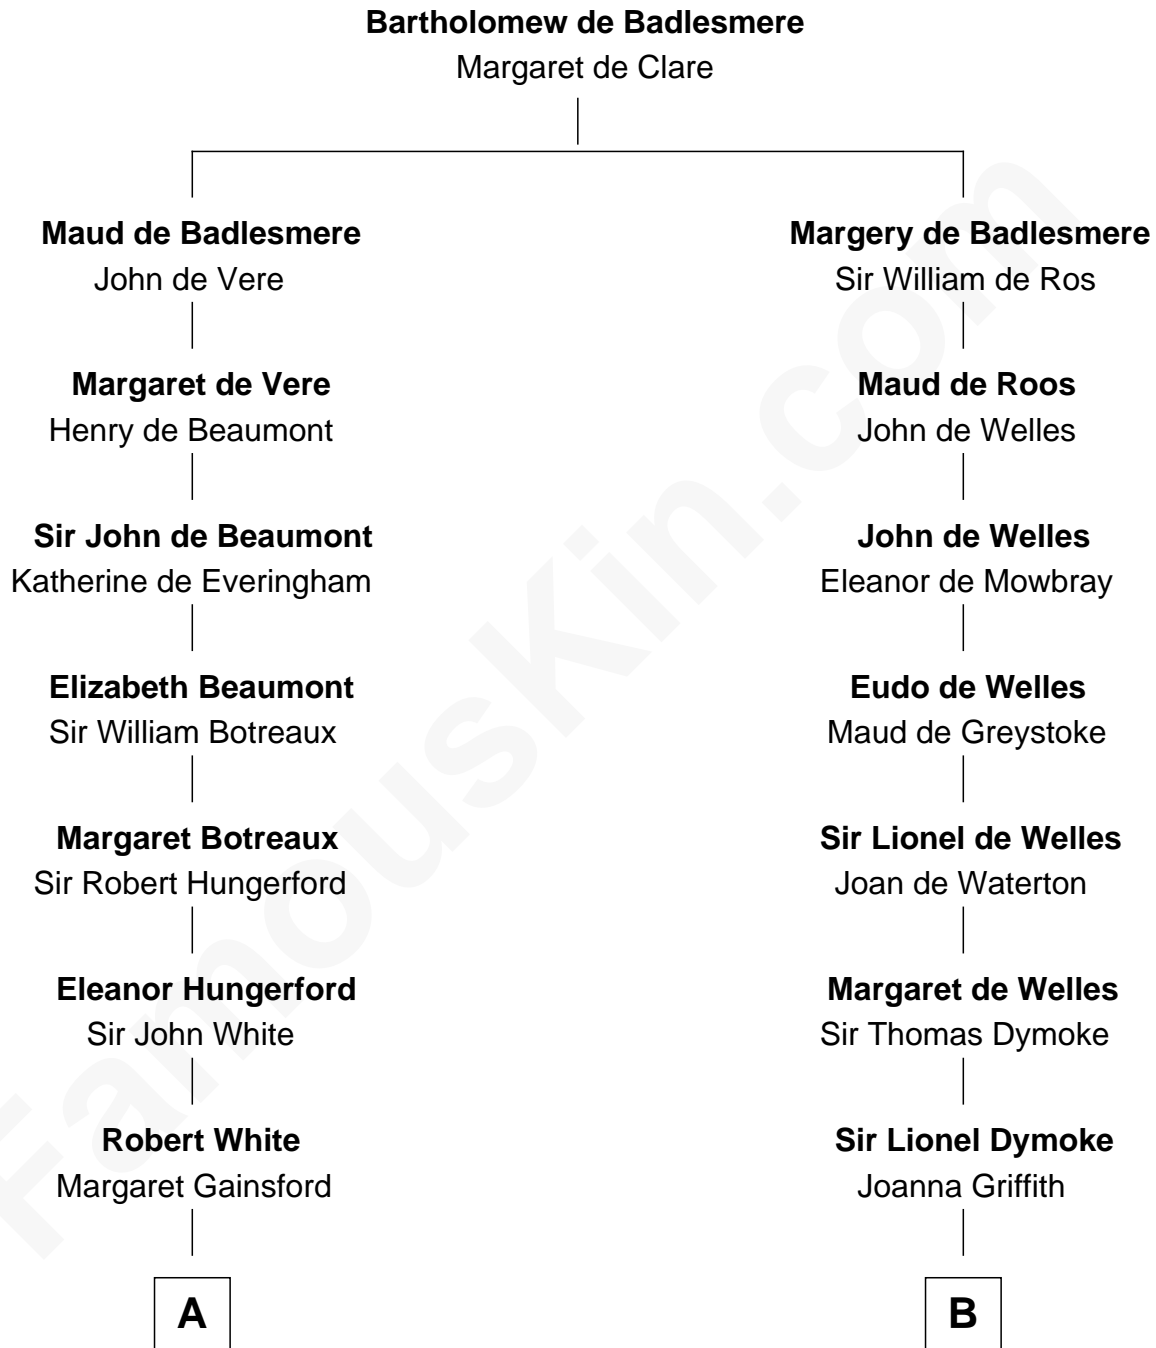

**FamousKin.com**  
**Relationship Chart of**  
**Susana Ferrari Billinghamurst**  
*Argentine Aviation Pioneer*

**17th cousin 3 times removed of**  
**Ichabod Goodwin**  
*27th Governor of New Hampshire*

**C**

—  
**Daniel Mariano Billinghamurst**

Mercedes Merzano

—  
**Lisandro Billinghamurst**

Ana Kidd

—  
**Rosa Laureana Billinghamurst**

Alfredo Ferrari

—  
**Susana Ferrari Billinghamurst**