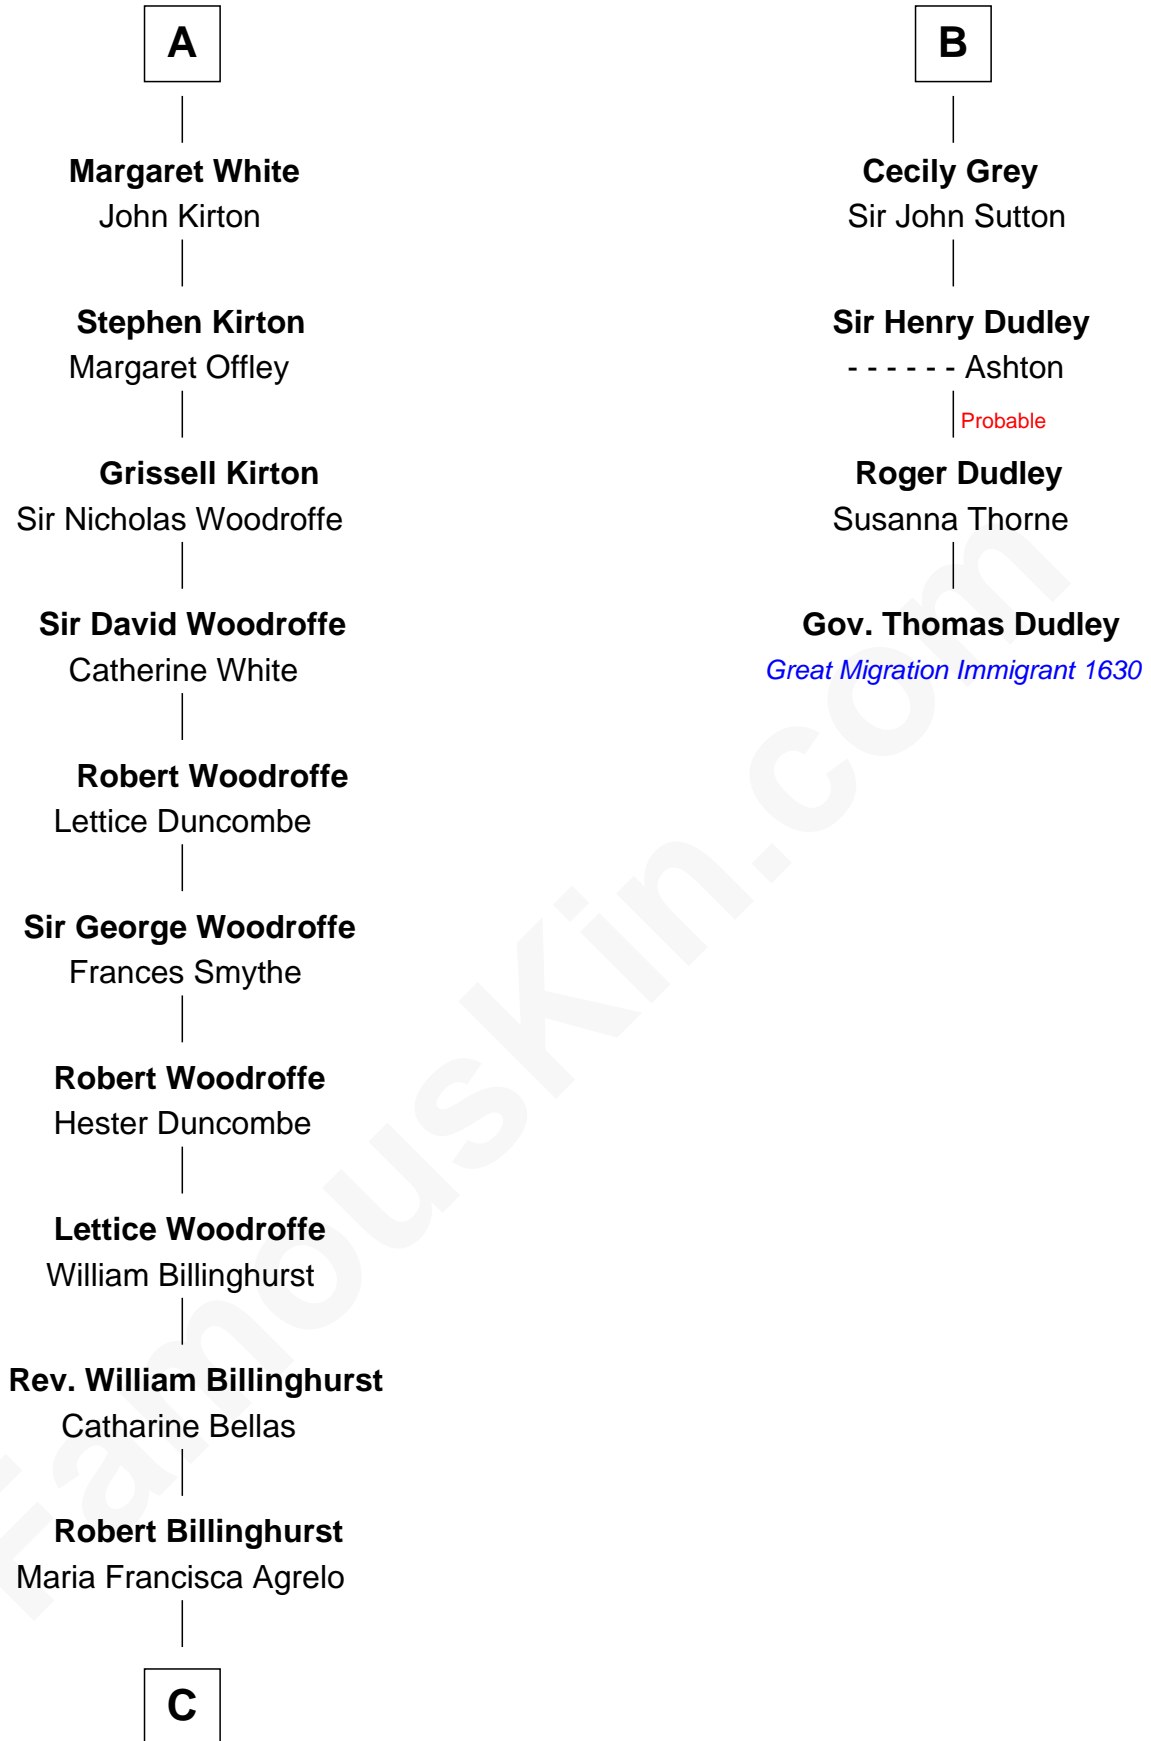

FamousKin.com
Relationship Chart of
Susana Ferrari Billinghamurst
Argentine Aviation Pioneer

10th cousin 10 times removed of

Gov. Thomas Dudley
(1576 - 1653) Great Migration Immigrant 1630

Bartholomew de Badlesmere

Margaret de Clare

C

—
Daniel Mariano Billinghamurst

Mercedes Merzano

—
Lisandro Billinghamurst

Ana Kidd

—
Rosa Laureana Billinghamurst

Alfredo Ferrari

—
Susana Ferrari Billinghamurst

Argentine Aviation Pioneer

FamousKin.com