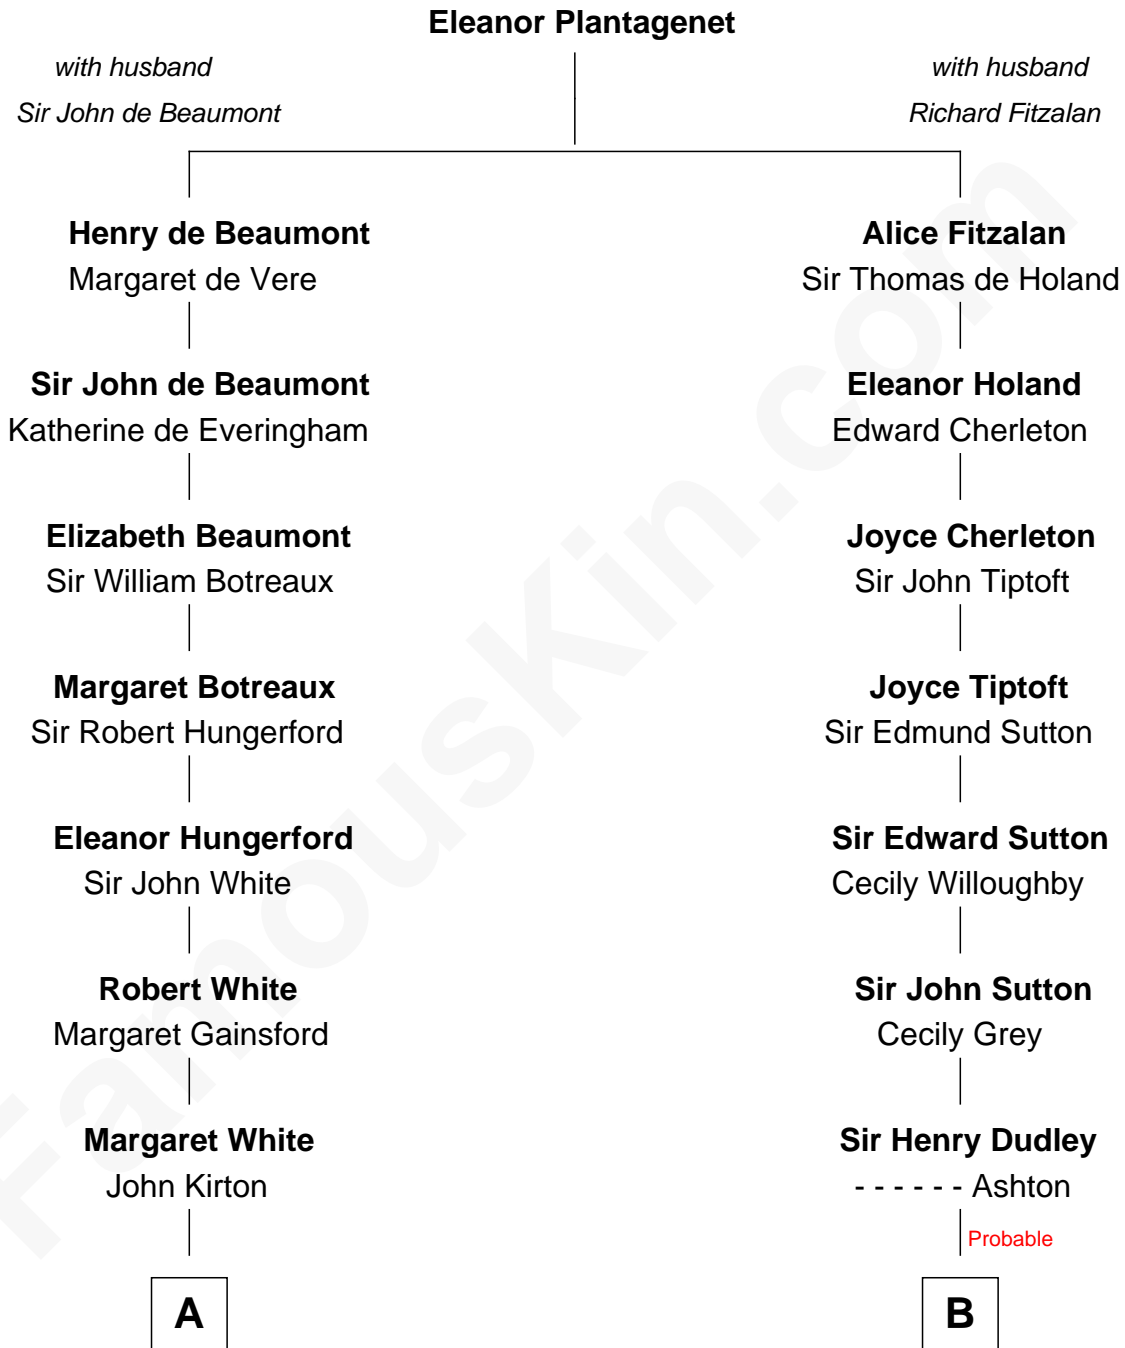

**FamousKin.com**  
**Relationship Chart of**  
**Susana Ferrari Billinghurst**  
*Argentine Aviation Pioneer*

**8th cousin 11 times removed of**

**Gov. Thomas Dudley**  
*(1576 - 1653) Great Migration Immigrant 1630*

**C**

—  
**Lisandro Billinghamurst**

Ana Kidd

—  
**Rosa Laureana Billinghamurst**

Alfredo Ferrari

—  
**Susana Ferrari Billinghamurst**

*Argentine Aviation Pioneer*

FamousKin.com