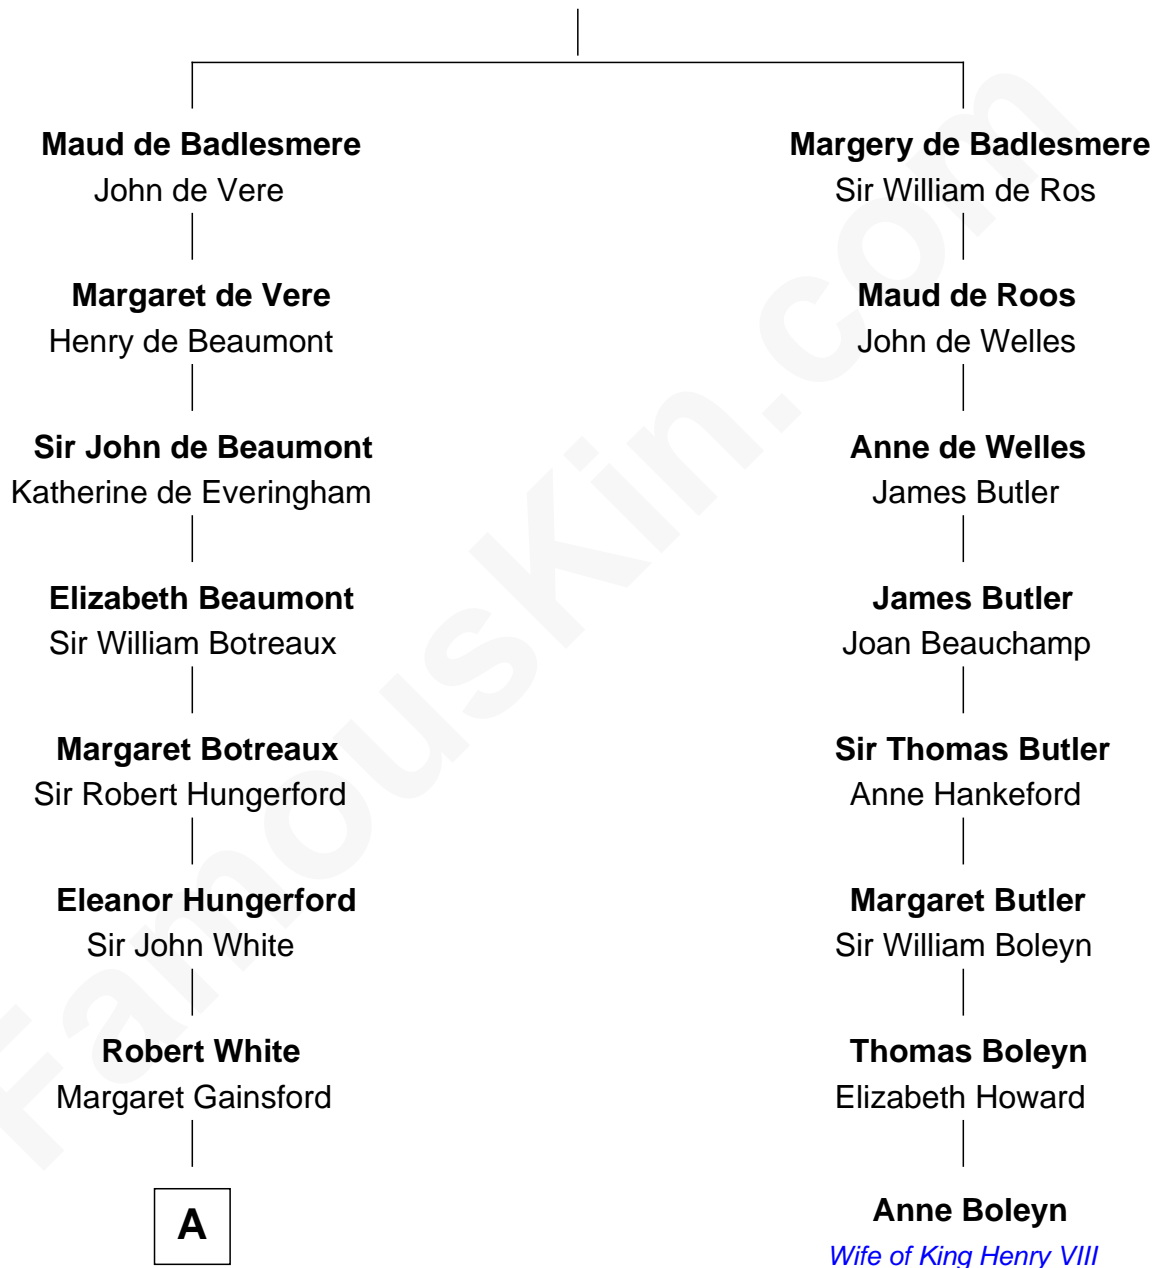

FamousKin.com
Relationship Chart of
Susana Ferrari Billinghamurst
Argentine Aviation Pioneer

7th cousin 13 times removed of

Anne Boleyn
2nd Wife of King Henry VIII

Bartholomew de Badlesmere
 Margaret de Clare

B

—
Daniel Mariano Billinghamurst

Mercedes Merzano

—
Lisandro Billinghamurst

Ana Kidd

—
Rosa Laureana Billinghamurst

Alfredo Ferrari

—
Susana Ferrari Billinghamurst