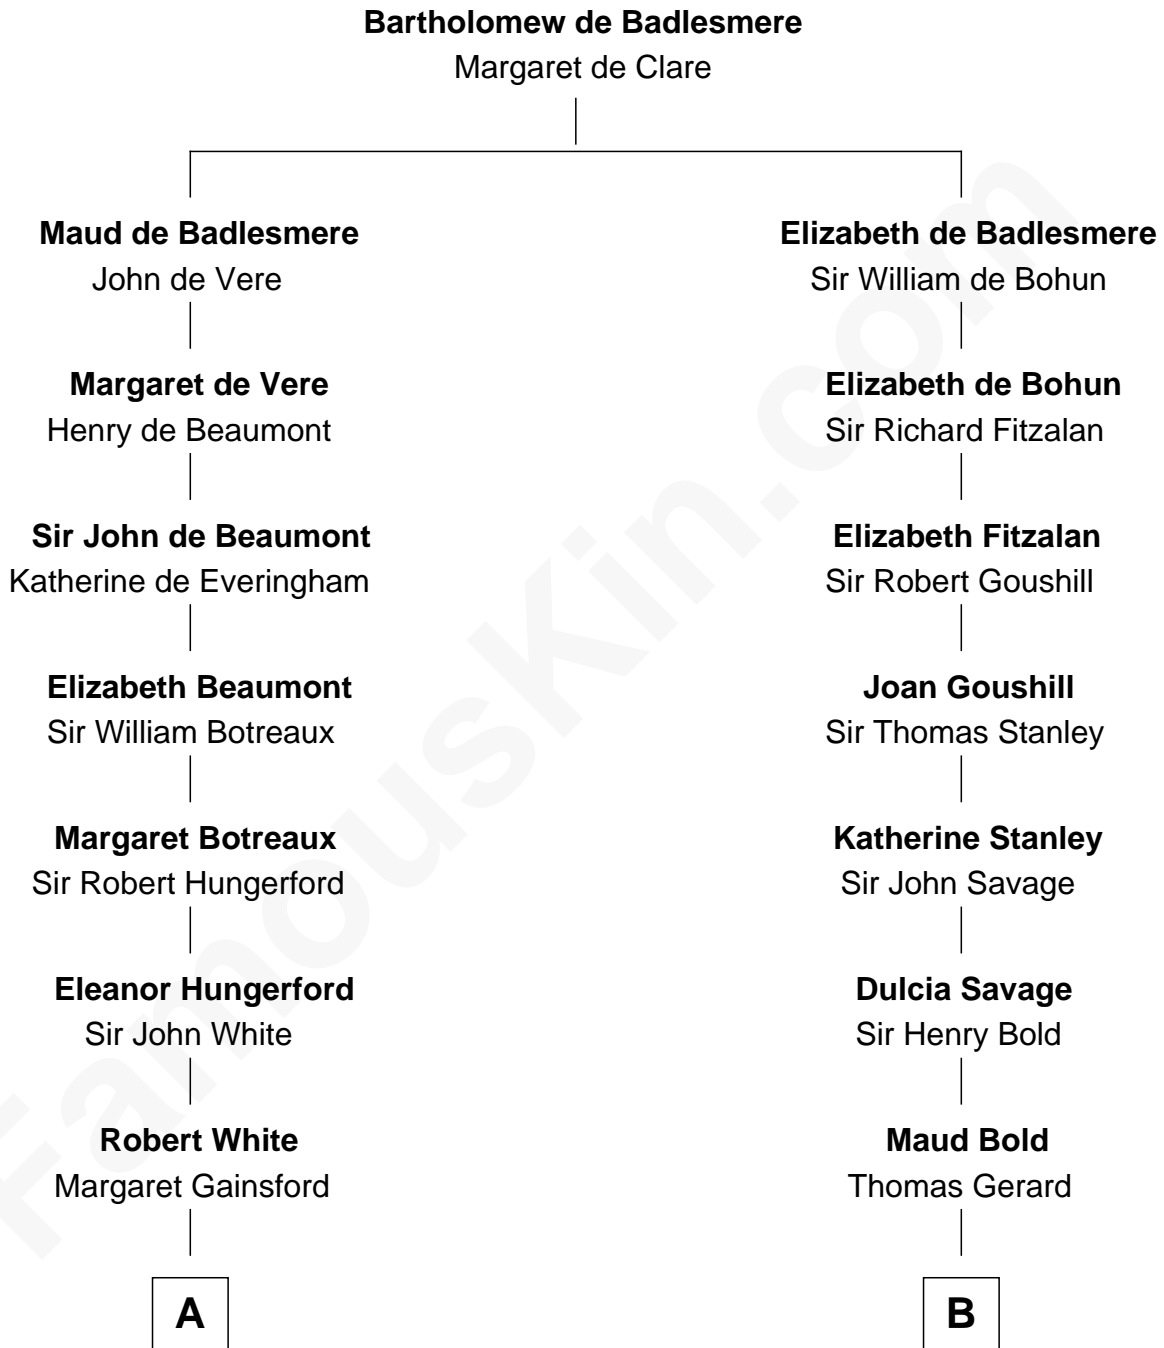

FamousKin.com
Relationship Chart of
Susana Ferrari Billinghamurst
Argentine Aviation Pioneer

13th cousin 7 times removed of
Francis Lightfoot Lee
Signer of the Declaration of Independence

C

—
Daniel Mariano Billinghamurst

Mercedes Merzano

—
Lisandro Billinghamurst

Ana Kidd

—
Rosa Laureana Billinghamurst

Alfredo Ferrari

—
Susana Ferrari Billinghamurst

Argentine Aviation Pioneer

FamousKin.com