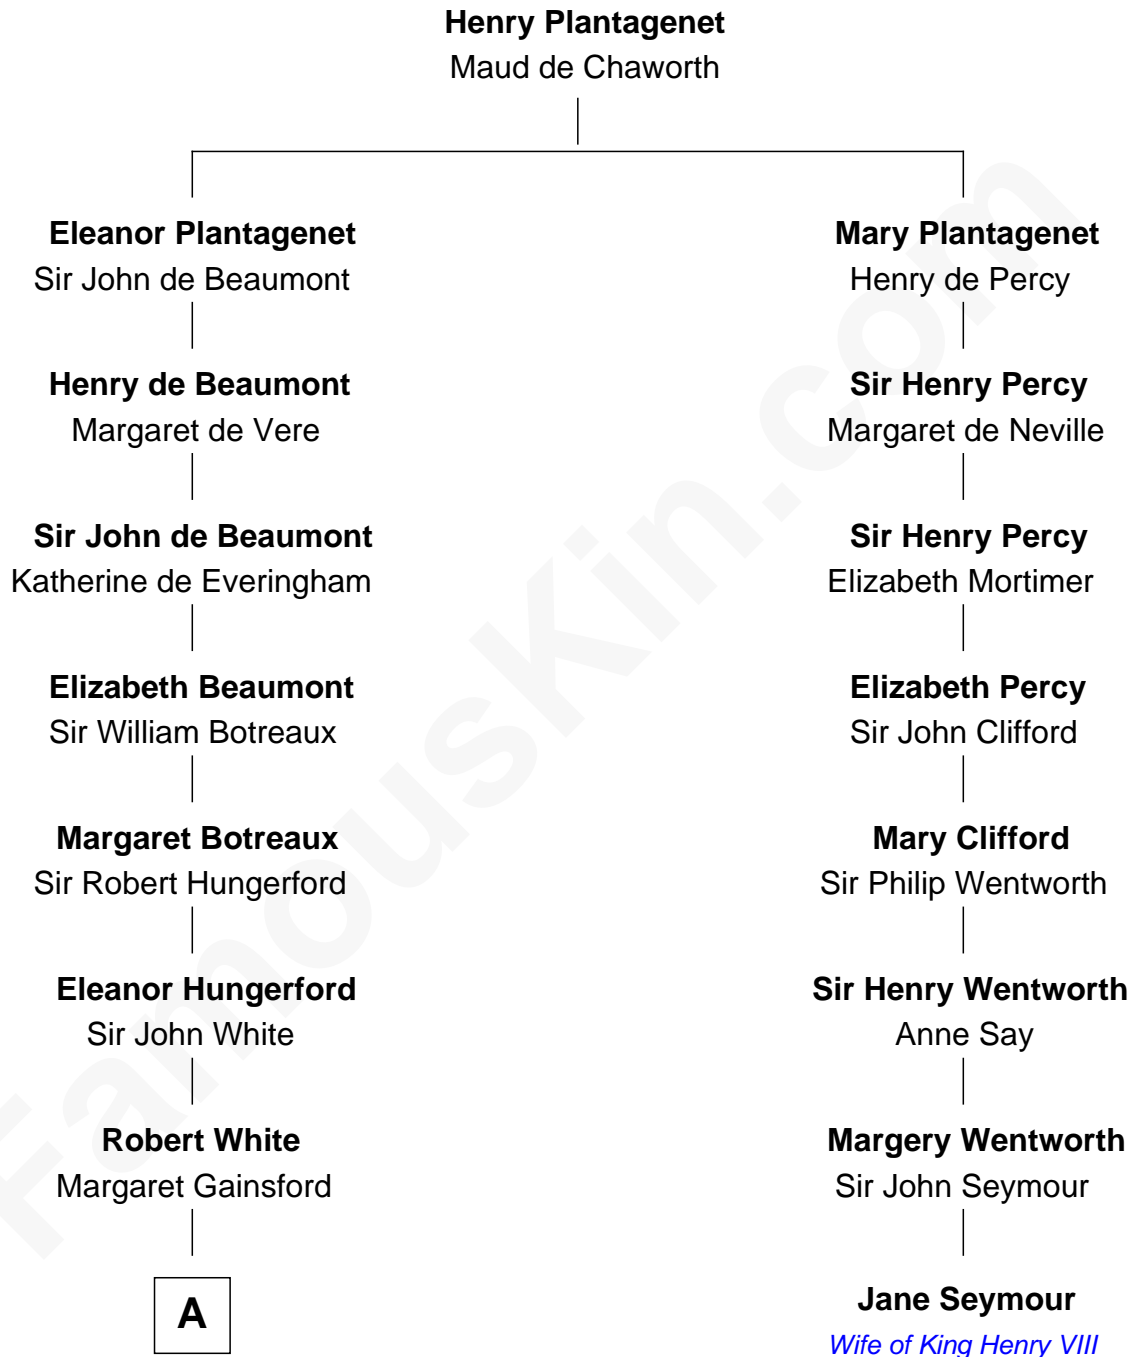

**FamousKin.com**  
**Relationship Chart of**  
**Susana Ferrari Billinghamurst**  
*Argentine Aviation Pioneer*

7th cousin 13 times removed of

**Jane Seymour**  
*3rd Wife of King Henry VIII*

**A**

**Margaret White**

John Kirton

**Stephen Kirton**

Margaret Offley

**Grissell Kirton**

Sir Nicholas Woodroffe

**Sir David Woodroffe**

Catherine White

**Robert Woodroffe**

Ana Kidd

—  
**Rosa Laureana Billinghamurst**

Alfredo Ferrari

—  
**Susana Ferrari Billinghamurst**

*Argentine Aviation Pioneer*

FamousKin.com