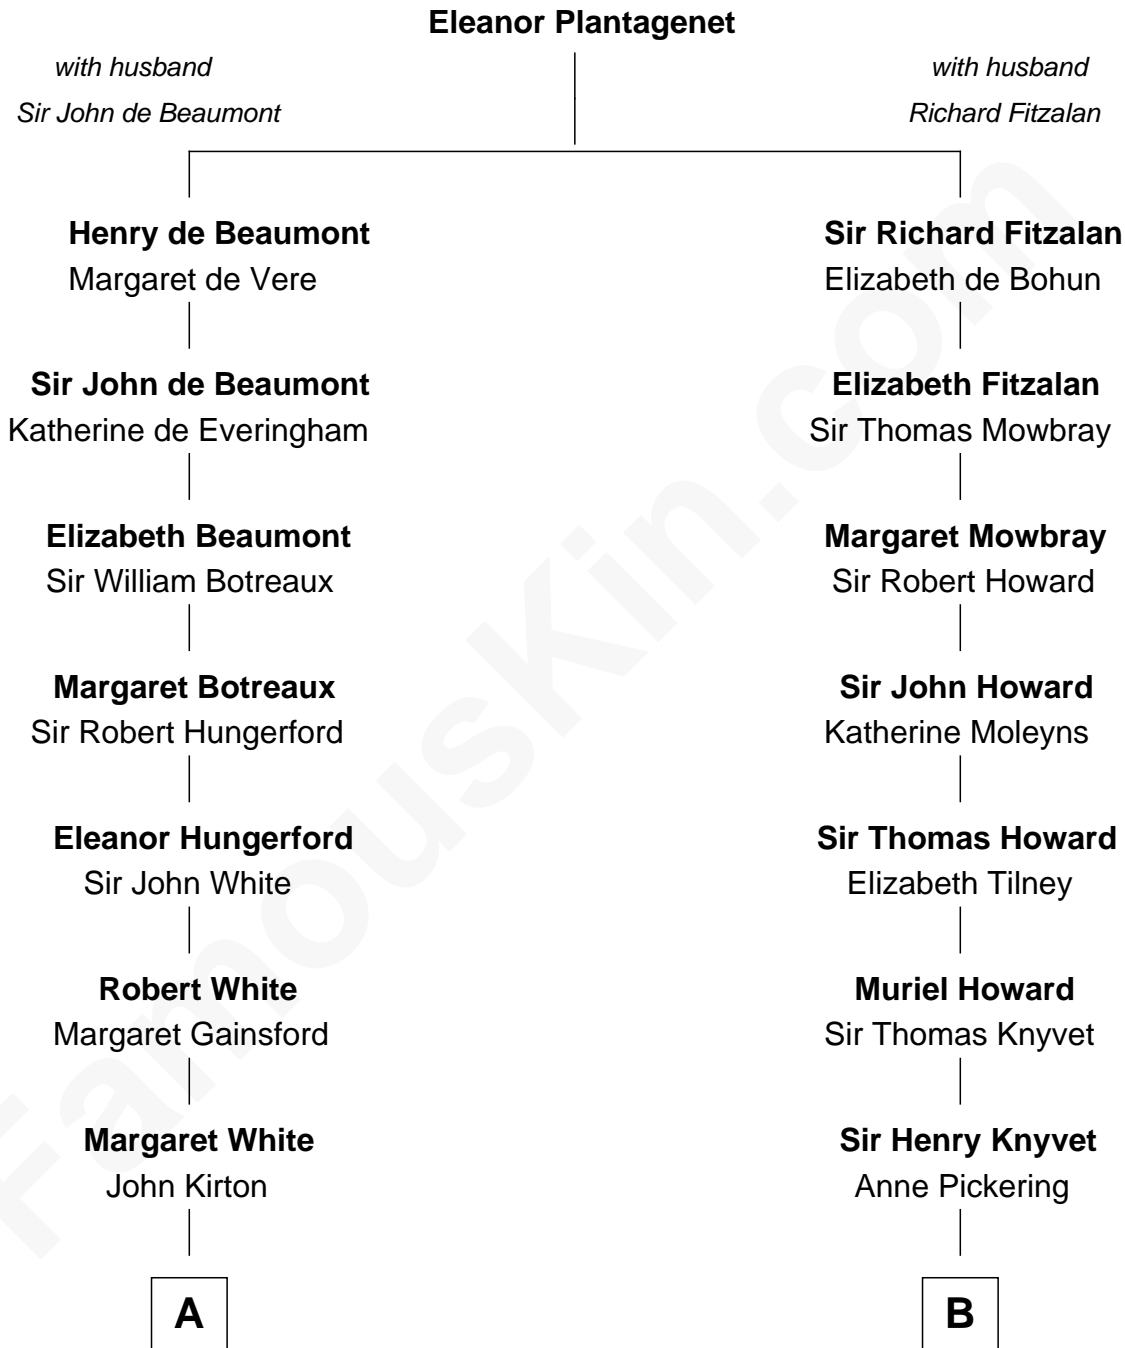

FamousKin.com
Relationship Chart of
Susana Ferrari Billinghamurst
Argentine Aviation Pioneer

19th cousin of

Tilda Swinton
Movie Actress

C

Lisandro Billinghamurst

Ana Kidd

Rosa Laureana Billinghamurst

Alfredo Ferrari

Susana Ferrari Billinghamurst

Argentine Aviation Pioneer

D

Mariora Beatrice Evelyn Rochfort Alers-Hankey

Alan Henry Campbell Swinton

Sir John Swinton

Judith Balfour Killen

Tilda Swinton