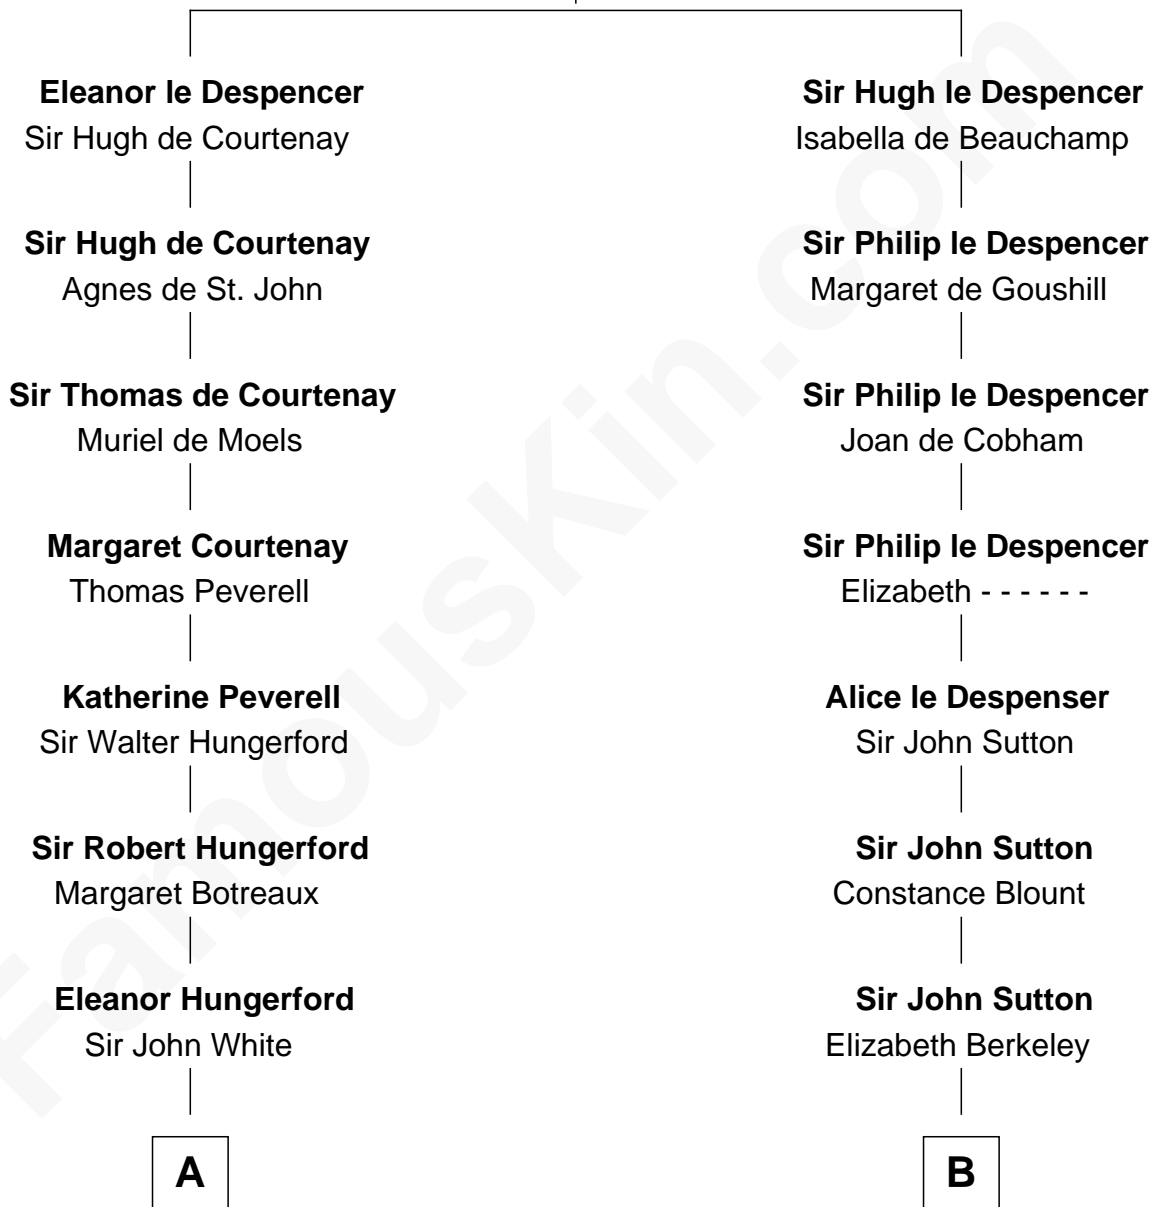

FamousKin.com
Relationship Chart of
Susana Ferrari Billinghamurst
Argentine Aviation Pioneer

20th cousin 1 time removed of

J.P. Morgan, Jr.
American Banker and Philanthropist

Sir Hugh le Despencer
 Aveline Basset

C

Robert Billinghurst
Maria Francisca Agrelo

Daniel Mariano Billinghurst
Mercedes Merzano

Lisandro Billinghurst
Ana Kidd

Rosa Laureana Billinghurst
Alfredo Ferrari

Susana Ferrari Billinghurst
Argentine Aviation Pioneer