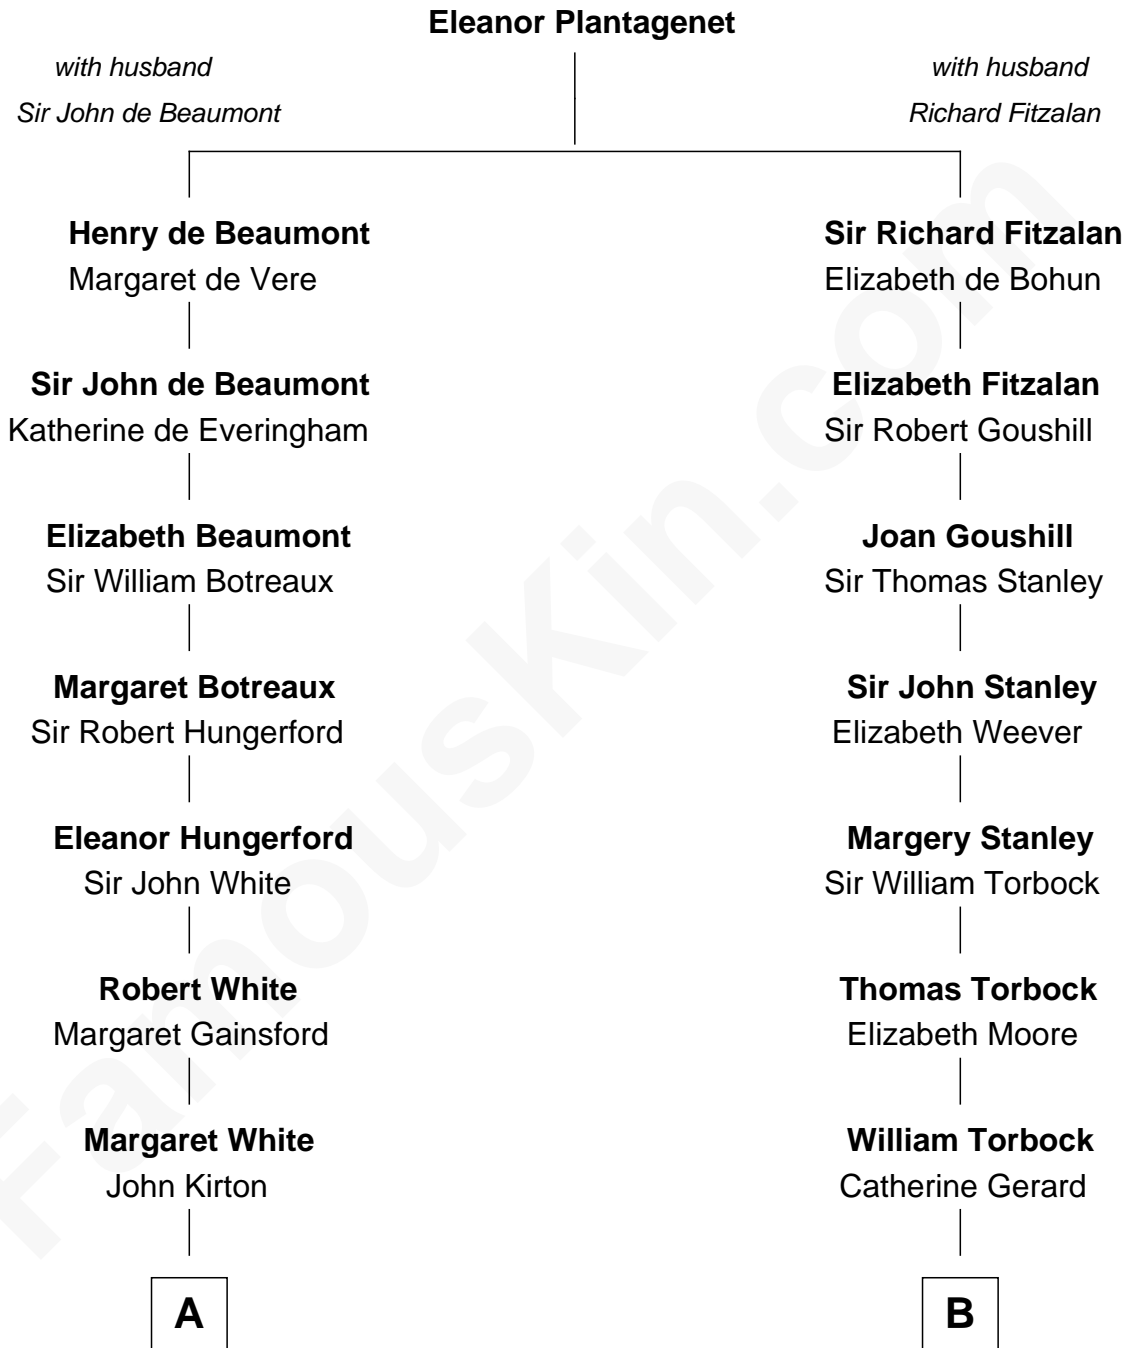

FamousKin.com
Relationship Chart of
Susana Ferrari Billinghamurst
Argentine Aviation Pioneer

16th cousin 3 times removed of

Henry Lloyd
40th Governor of Maryland

C

—
Lisandro Billinghamurst

Ana Kidd

—
Rosa Laureana Billinghamurst

Alfredo Ferrari

—
Susana Ferrari Billinghamurst

Argentine Aviation Pioneer

FamousKin.com