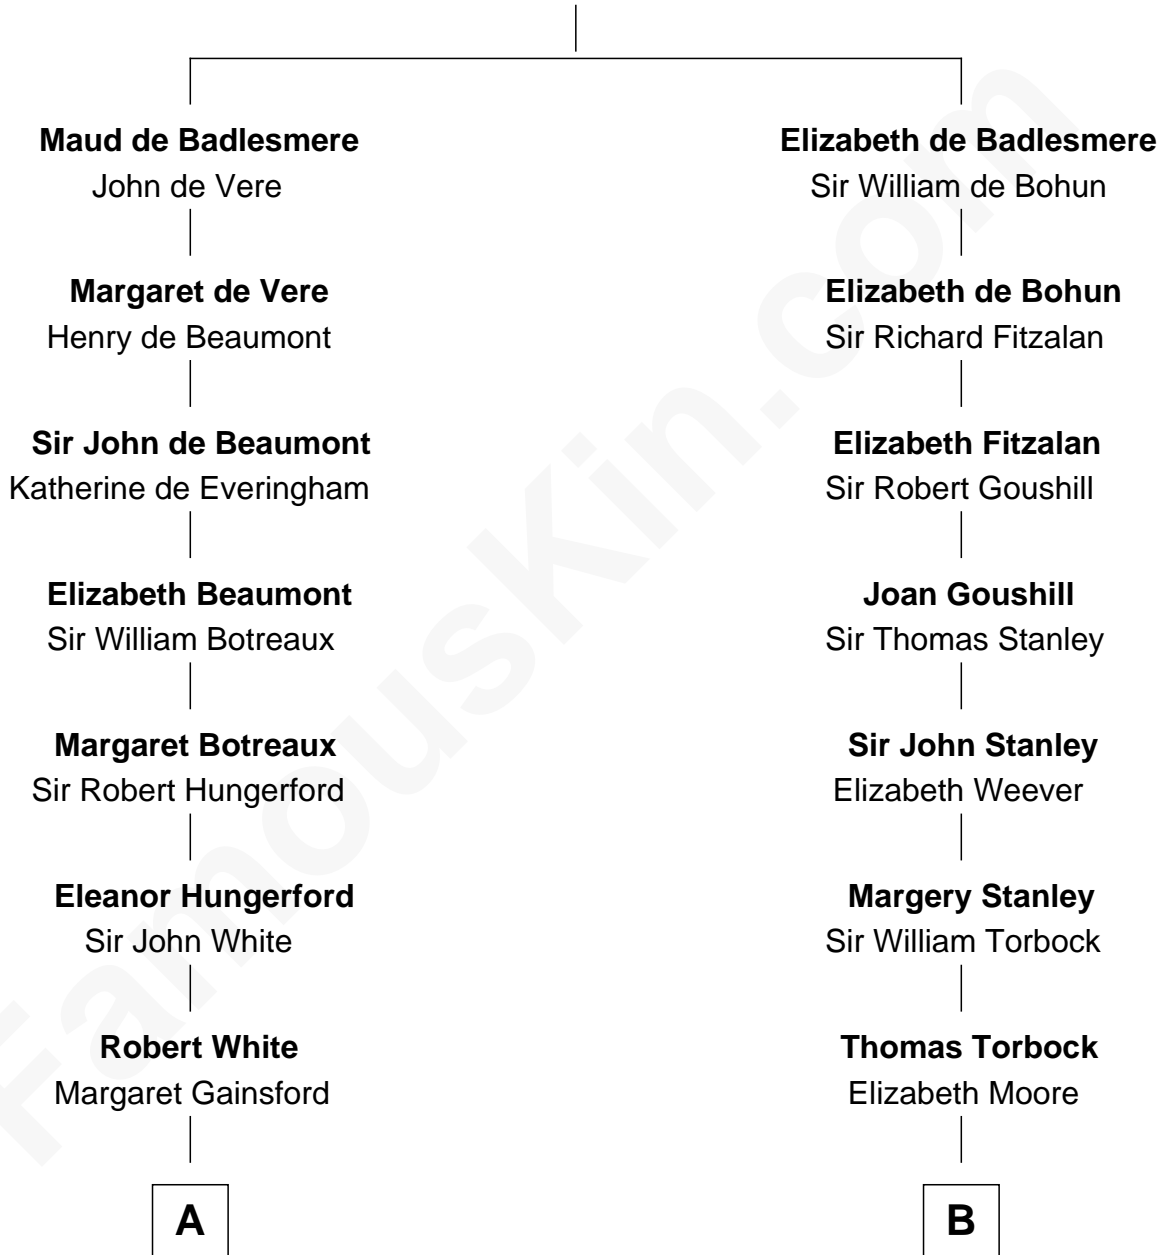

FamousKin.com
Relationship Chart of
Susana Ferrari Billinghamurst
Argentine Aviation Pioneer

15th cousin 5 times removed of
Charles Goldsborough
16th Governor of Maryland

Bartholomew de Badlesmere
 Margaret de Clare

C

Daniel Mariano Billinghamurst

Mercedes Merzano

Lisandro Billinghamurst

Ana Kidd

Rosa Laureana Billinghamurst

Alfredo Ferrari

Susana Ferrari Billinghamurst