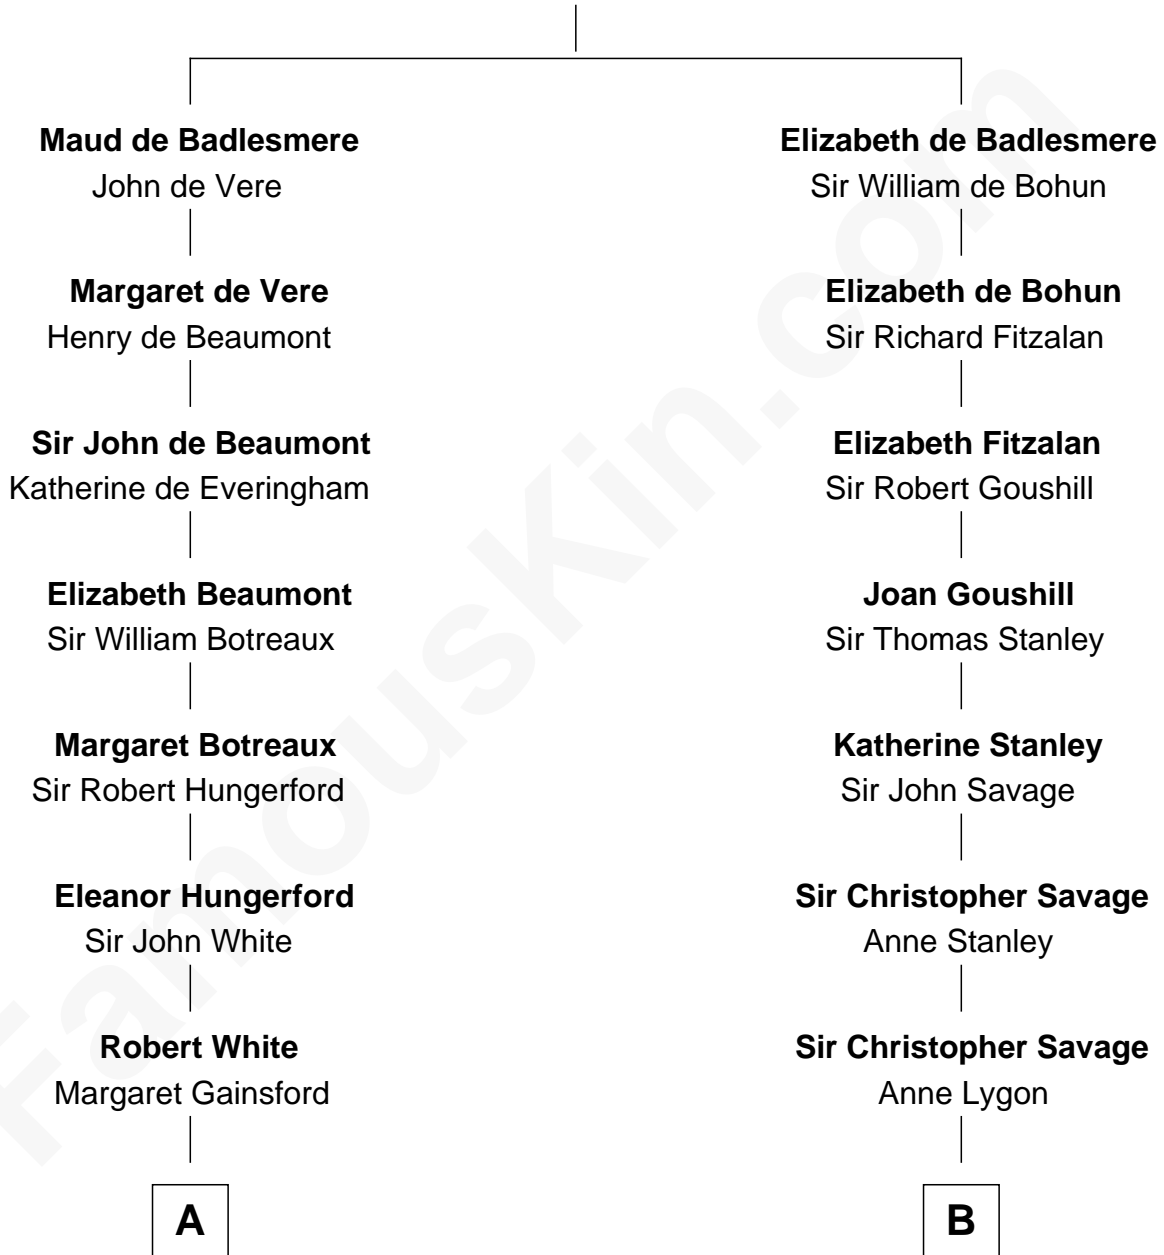

**FamousKin.com**  
**Relationship Chart of**  
**Susana Ferrari Billinghamurst**  
*Argentine Aviation Pioneer*

16th cousin 4 times removed of

**Zachary Taylor**  
*12th U.S. President*

**Bartholomew de Badlesmere**

Margaret de Clare

**C**

—  
**Daniel Mariano Billinghamurst**

Mercedes Merzano

—  
**Lisandro Billinghamurst**

Ana Kidd

—  
**Rosa Laureana Billinghamurst**

Alfredo Ferrari

—  
**Susana Ferrari Billinghamurst**

*Argentine Aviation Pioneer*

FamousKin.com