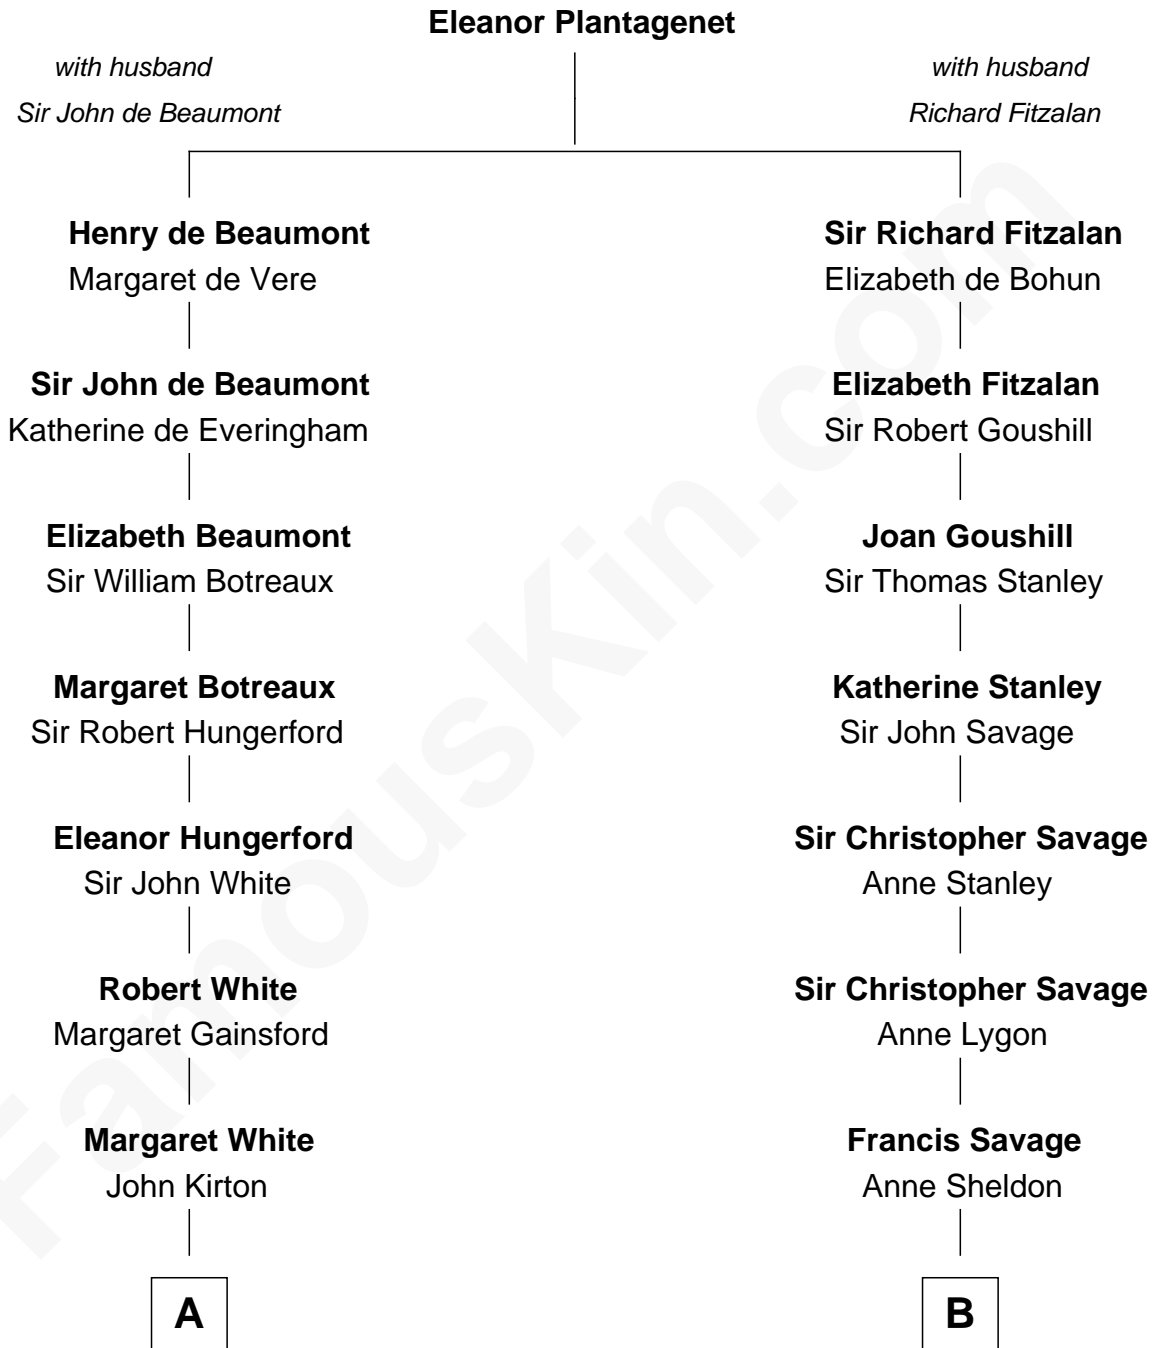

FamousKin.com
Relationship Chart of
Susana Ferrari Billinghurst
Argentine Aviation Pioneer

15th cousin 4 times removed of

Zachary Taylor
12th U.S. President

C

—
Lisandro Billinghamurst

Ana Kidd

—
Rosa Laureana Billinghamurst

Alfredo Ferrari

—
Susana Ferrari Billinghamurst

Argentine Aviation Pioneer

FamousKin.com