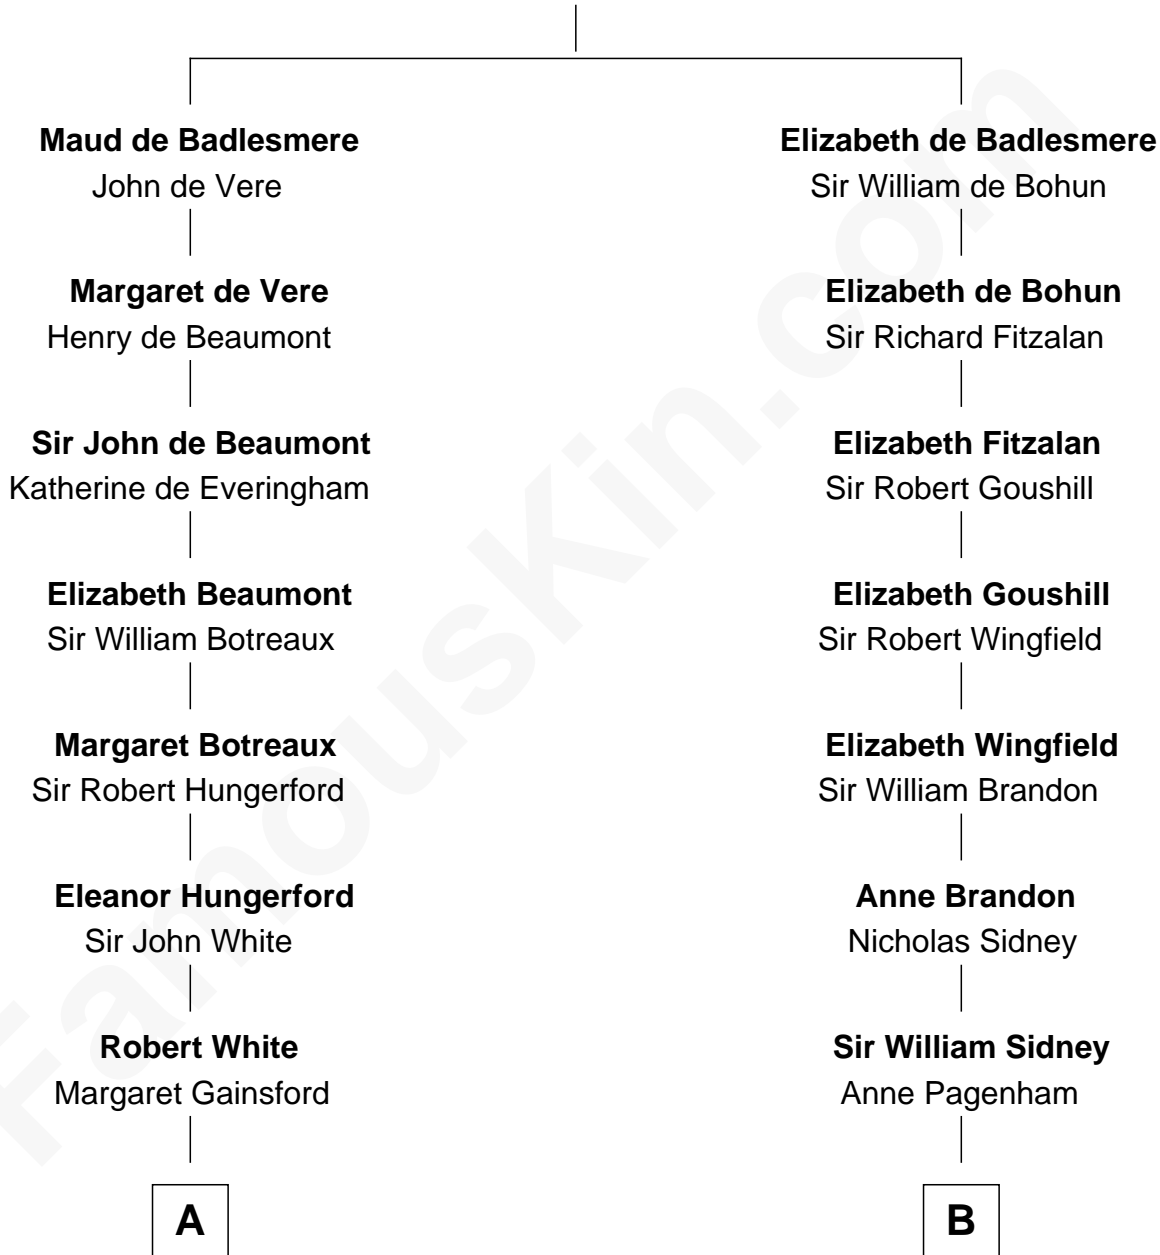

FamousKin.com
Relationship Chart of
Susana Ferrari Billinghamurst
Argentine Aviation Pioneer

20th cousin 1 time removed of
Kit Harington
TV Actor - "Game of Thrones"

Bartholomew de Badlesmere
 Margaret de Clare

C

Daniel Mariano Billinghurst
Mercedes Merzano

Lisandro Billinghurst
Ana Kidd

Rosa Laureana Billinghurst
Alfredo Ferrari

Susana Ferrari Billinghurst
Argentine Aviation Pioneer

D

Sir Richard Harington
Francis Agnata Biscoe

Sir Richard Harington
Selina Louisa Grace Dundas

John Charles Dundas Harington
Lavender Cecilia Denny

Sir David Richard Harington
Deborah Jane Catesby

Kit Harington
TV Actor - "Game of Thrones"