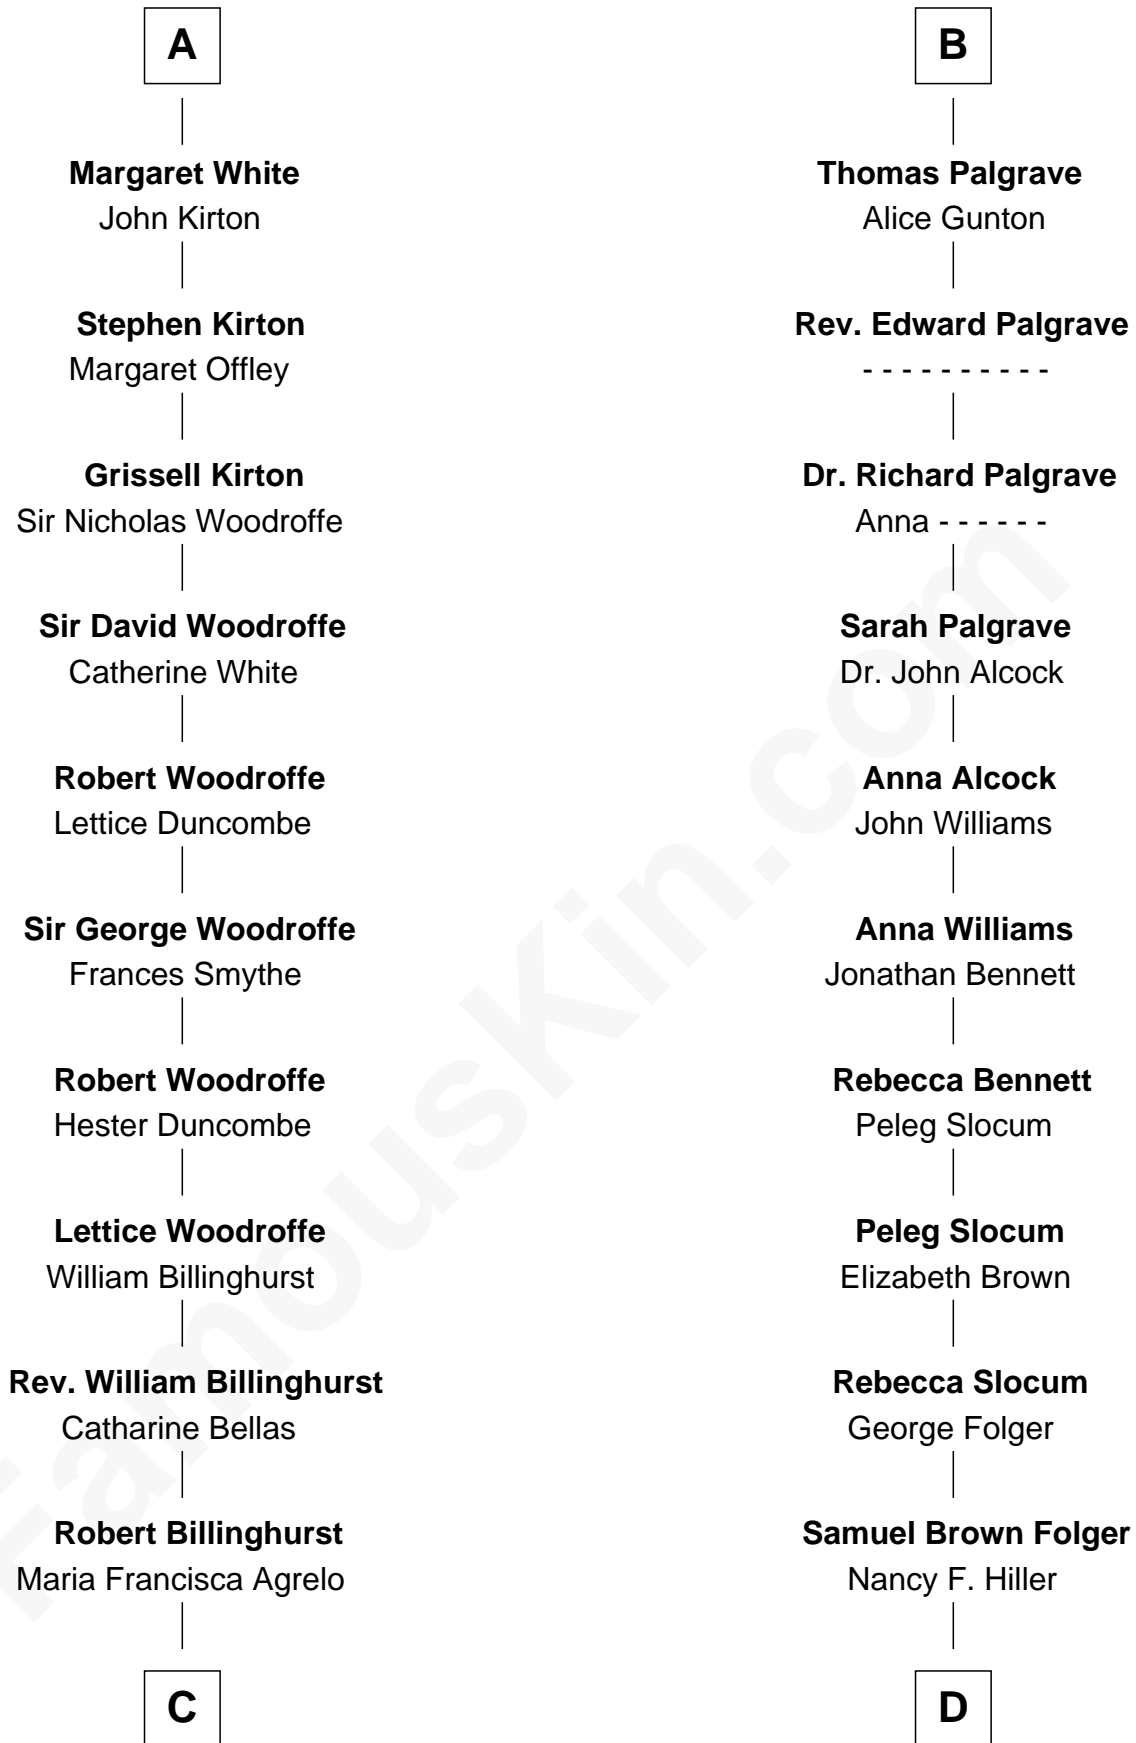

FamousKin.com
Relationship Chart of
Susana Ferrari Billinghurst
Argentine Aviation Pioneer

18th cousin 2 times removed of

Henry Clay Folger

Founder of Folger Shakespeare Library and Chairman of Standard Oil

Bartholomew de Badlesmere

Margaret de Clare

FamousKin.com