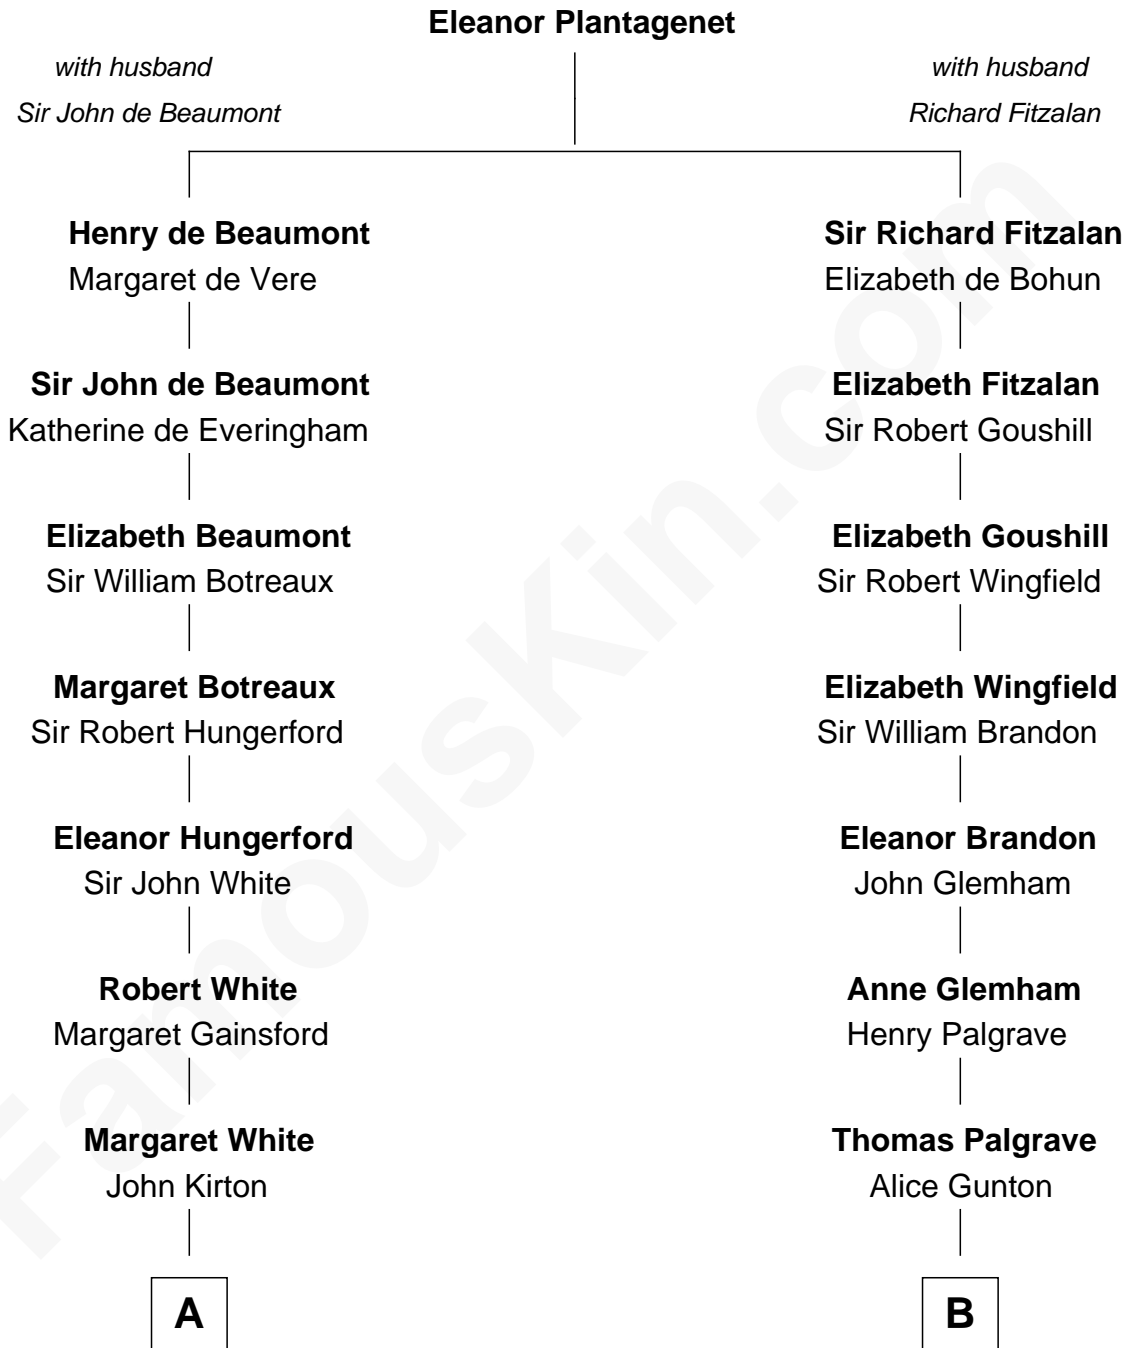

FamousKin.com
Relationship Chart of
Susana Ferrari Billinghamurst
Argentine Aviation Pioneer

17th cousin 2 times removed of

Henry Clay Folger

Founder of Folger Shakespeare Library and Chairman of Standard Oil

C

—
Lisandro Billinghamurst

Ana Kidd

—
Rosa Laureana Billinghamurst

Alfredo Ferrari

—
Susana Ferrari Billinghamurst

Argentine Aviation Pioneer

FamousKin.com