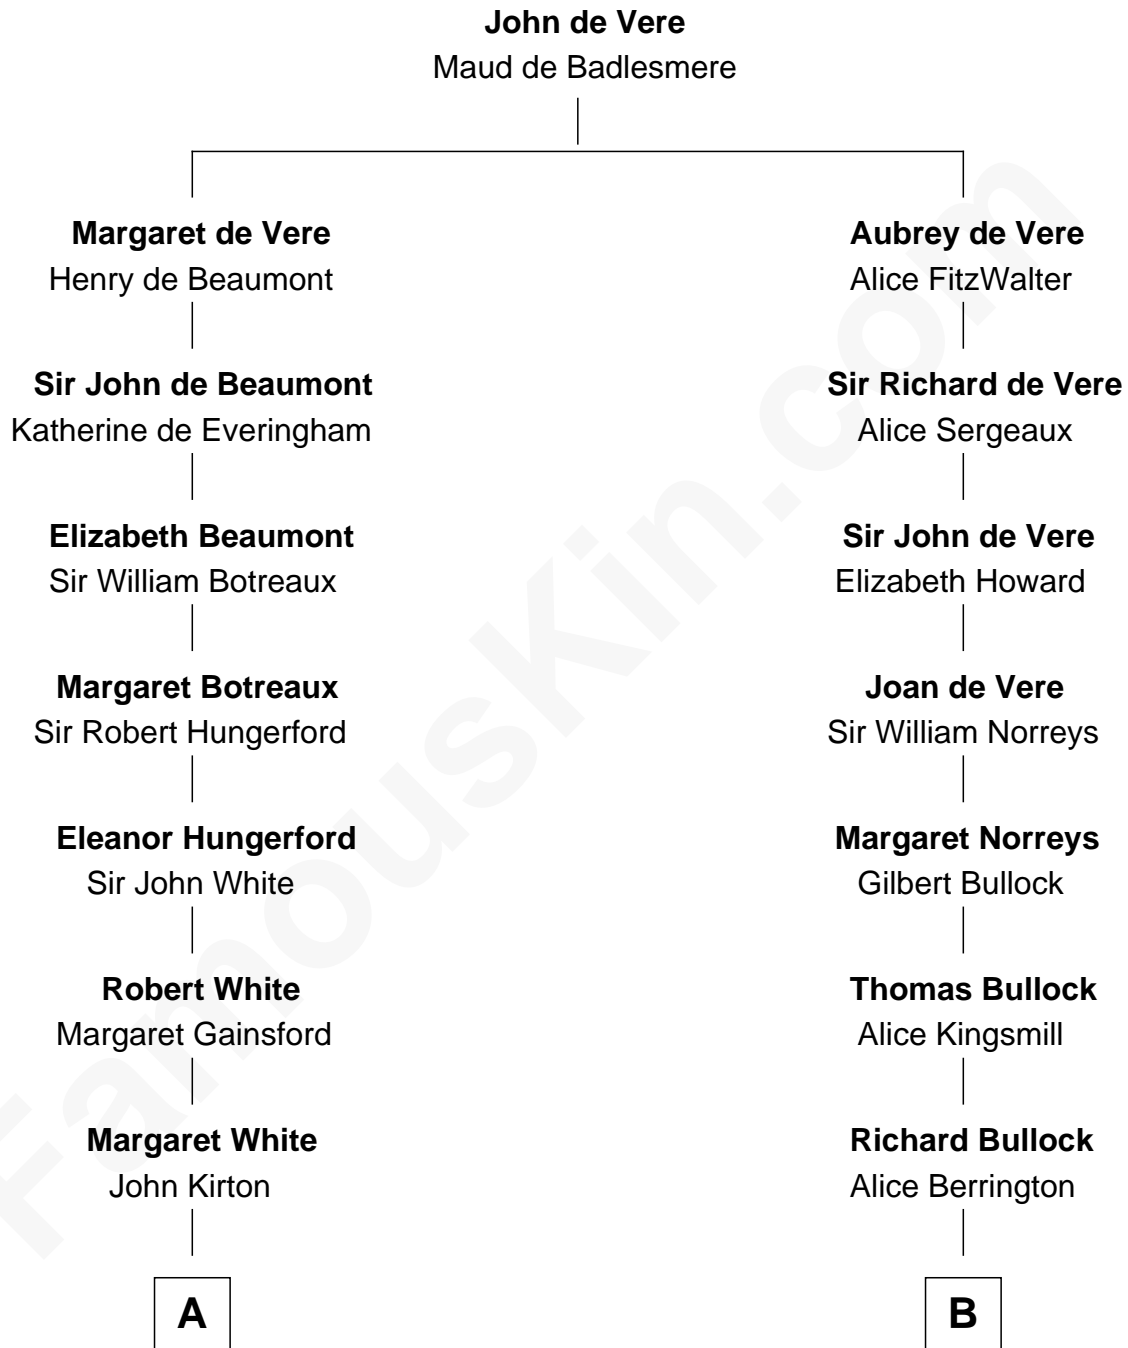

FamousKin.com
Relationship Chart of
Susana Ferrari Billinghamurst
Argentine Aviation Pioneer

13th cousin 6 times removed of

Samuel Howard
Boston Tea Party Participant

C

—
Lisandro Billinghamurst

Ana Kidd

—
Rosa Laureana Billinghamurst

Alfredo Ferrari

—
Susana Ferrari Billinghamurst

Argentine Aviation Pioneer

FamousKin.com