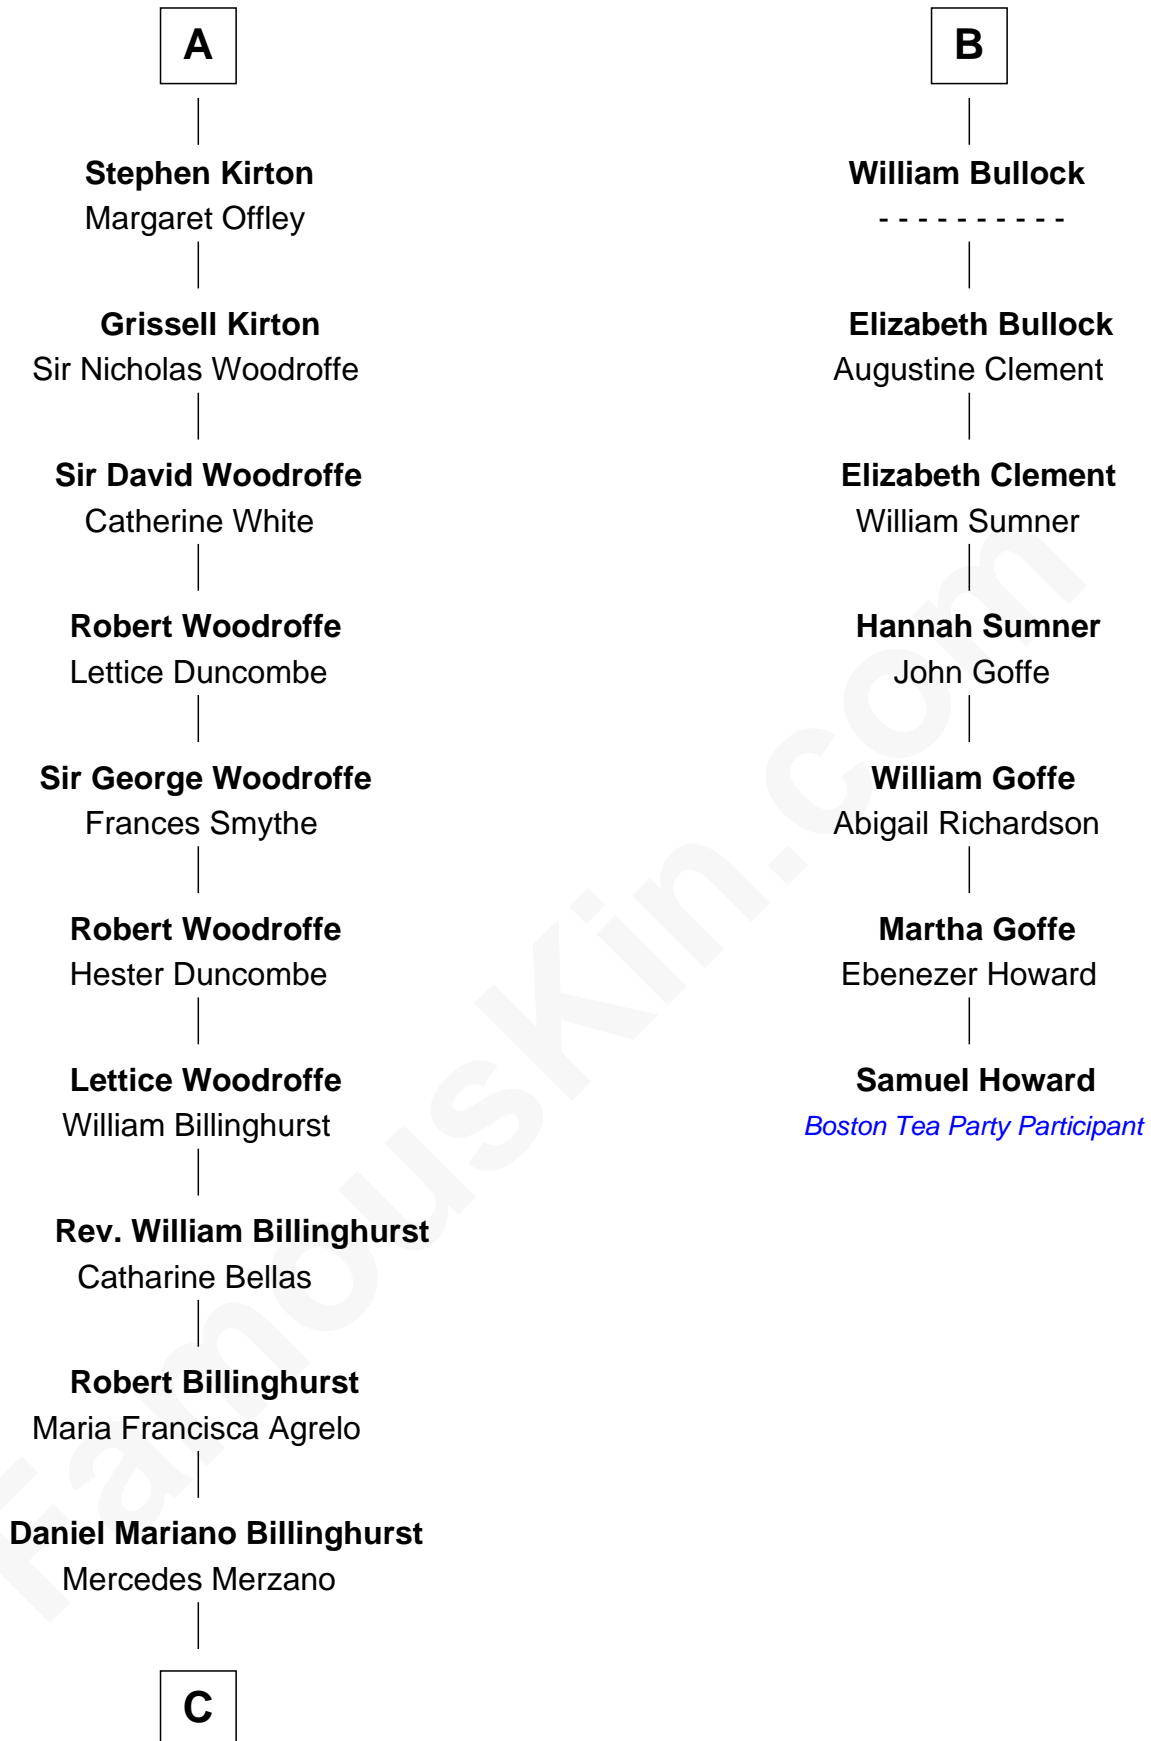

FamousKin.com
Relationship Chart of
Susana Ferrari Billinghamurst
Argentine Aviation Pioneer

13th cousin 6 times removed of

Samuel Howard
Boston Tea Party Participant

C

—
Lisandro Billinghamurst

Ana Kidd

—
Rosa Laureana Billinghamurst

Alfredo Ferrari

—
Susana Ferrari Billinghamurst

Argentine Aviation Pioneer

FamousKin.com