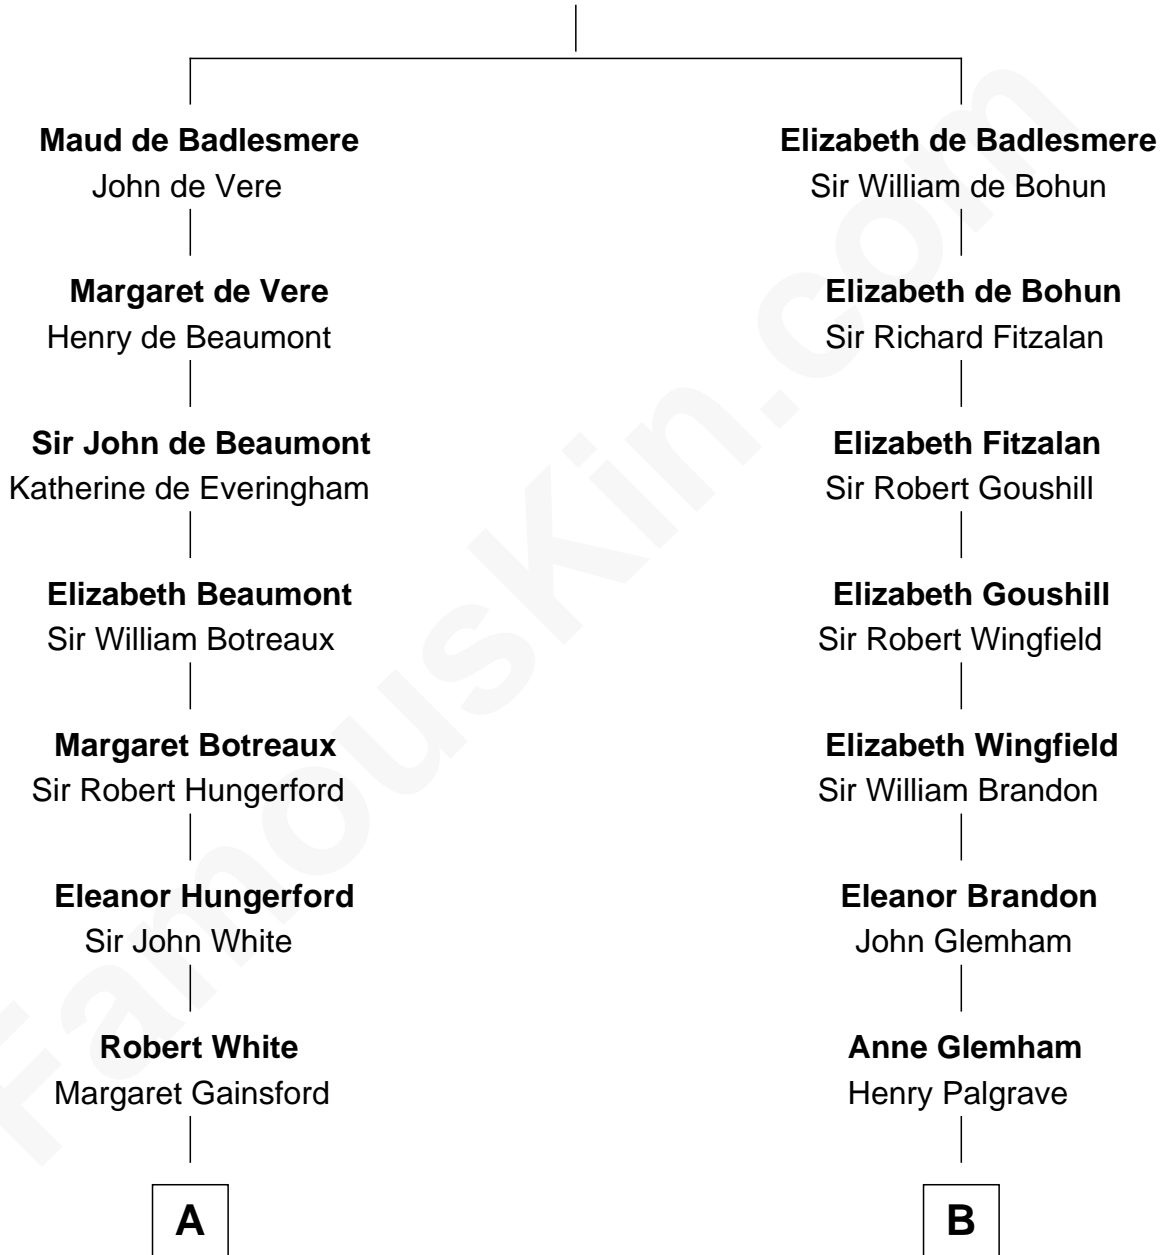

FamousKin.com
Relationship Chart of
Susana Ferrari Billinghamurst
Argentine Aviation Pioneer

15th cousin 5 times removed of
Eli Whitney
Inventor of the Cotton Gin

Bartholomew de Badlesmere
 Margaret de Clare

C

—
Daniel Mariano Billinghamurst

Mercedes Merzano

—
Lisandro Billinghamurst

Ana Kidd

—
Rosa Laureana Billinghamurst

Alfredo Ferrari

—
Susana Ferrari Billinghamurst