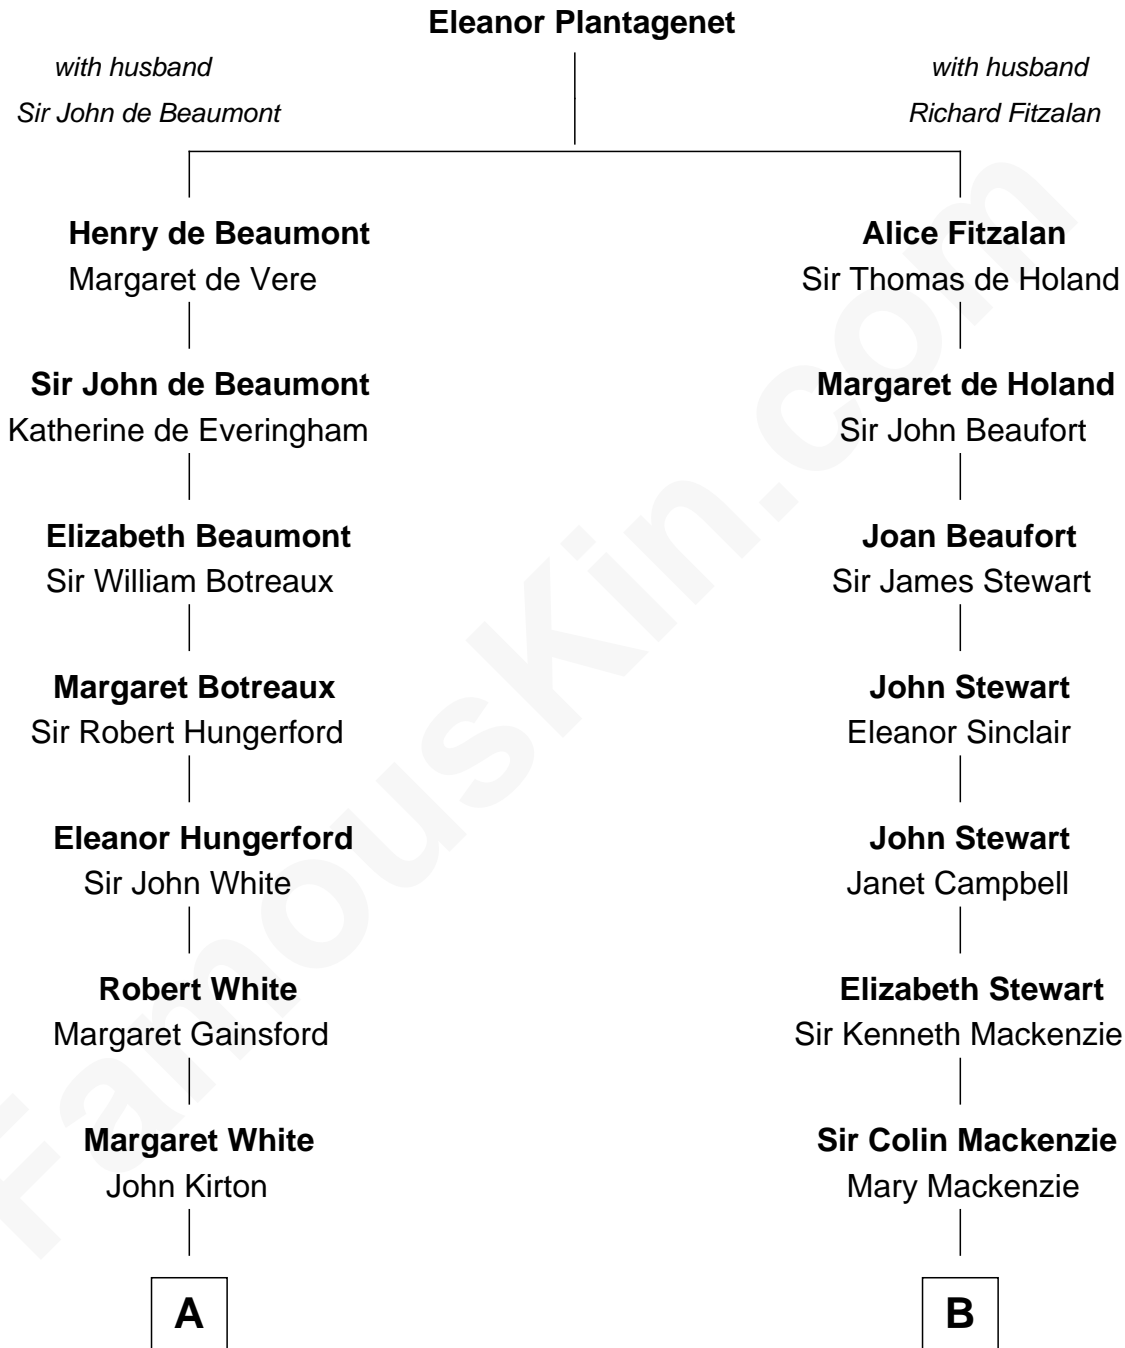

FamousKin.com
Relationship Chart of
Susana Ferrari Billinghamurst
Argentine Aviation Pioneer

17th cousin 2 times removed of

Eleanor Roosevelt

First Lady of President Franklin D. Roosevelt

C

—
Lisandro Billinghamurst

Ana Kidd

—
Rosa Laureana Billinghamurst

Alfredo Ferrari

—
Susana Ferrari Billinghamurst

Argentine Aviation Pioneer

FamousKin.com