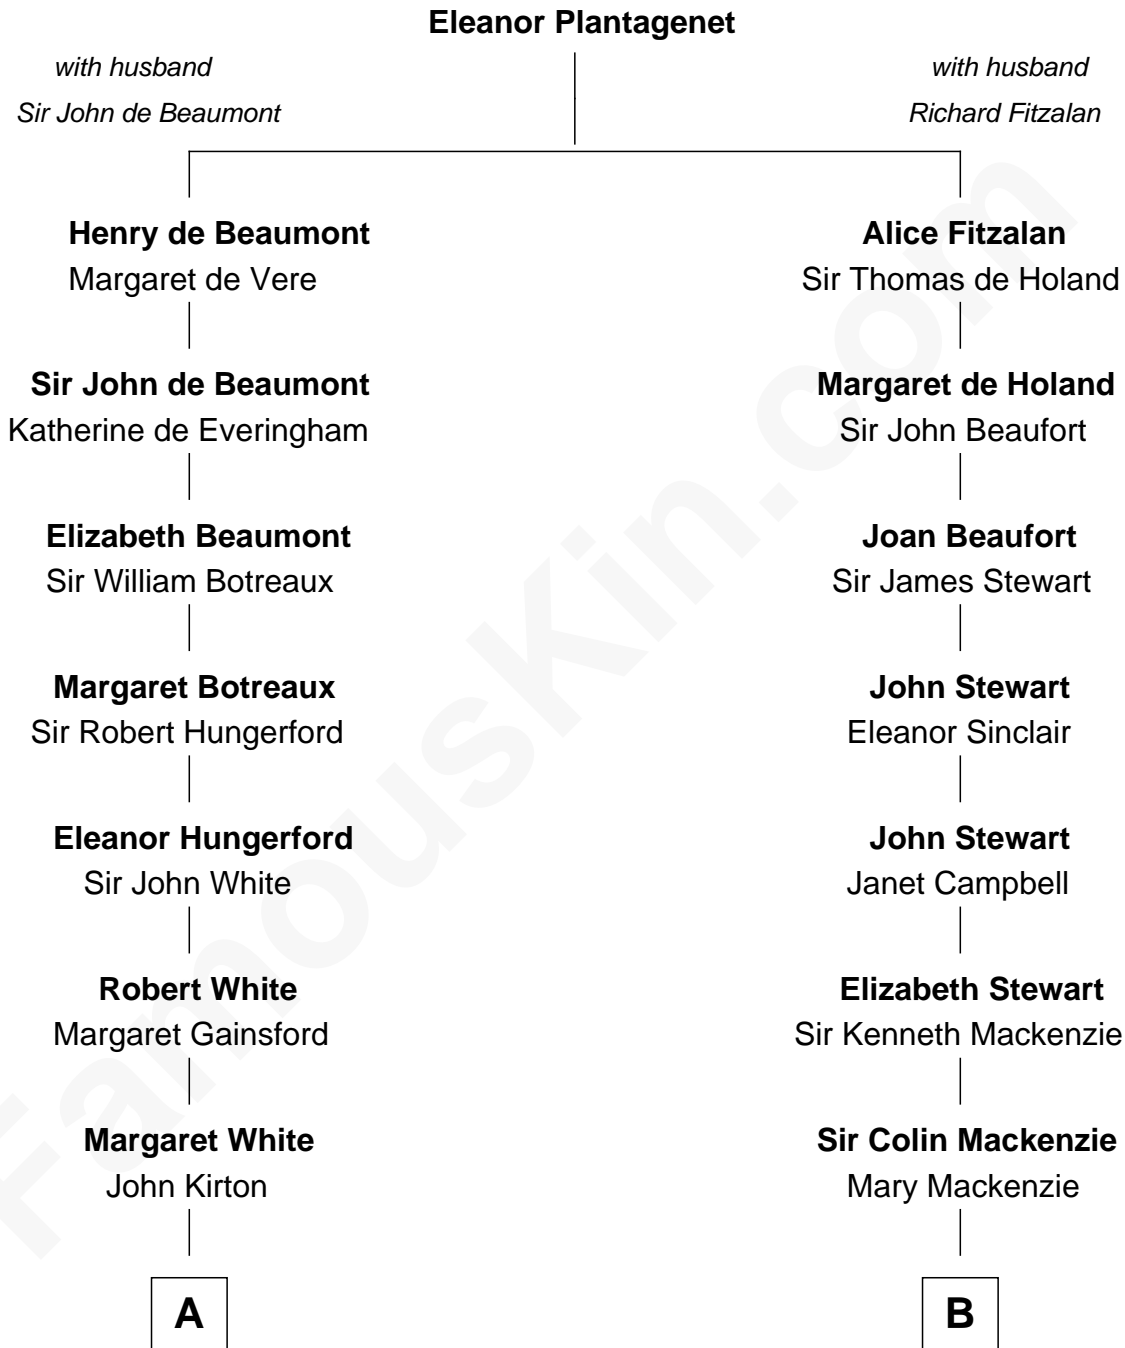

**FamousKin.com**  
**Relationship Chart of**  
**Susana Ferrari Billinghamurst**  
*Argentine Aviation Pioneer*

**16th cousin 3 times removed of**  
**Theodore Roosevelt**  
*26th U.S. President*

**C**

—  
**Lisandro Billinghamurst**

Ana Kidd

—  
**Rosa Laureana Billinghamurst**

Alfredo Ferrari

—  
**Susana Ferrari Billinghamurst**

*Argentine Aviation Pioneer*

FamousKin.com