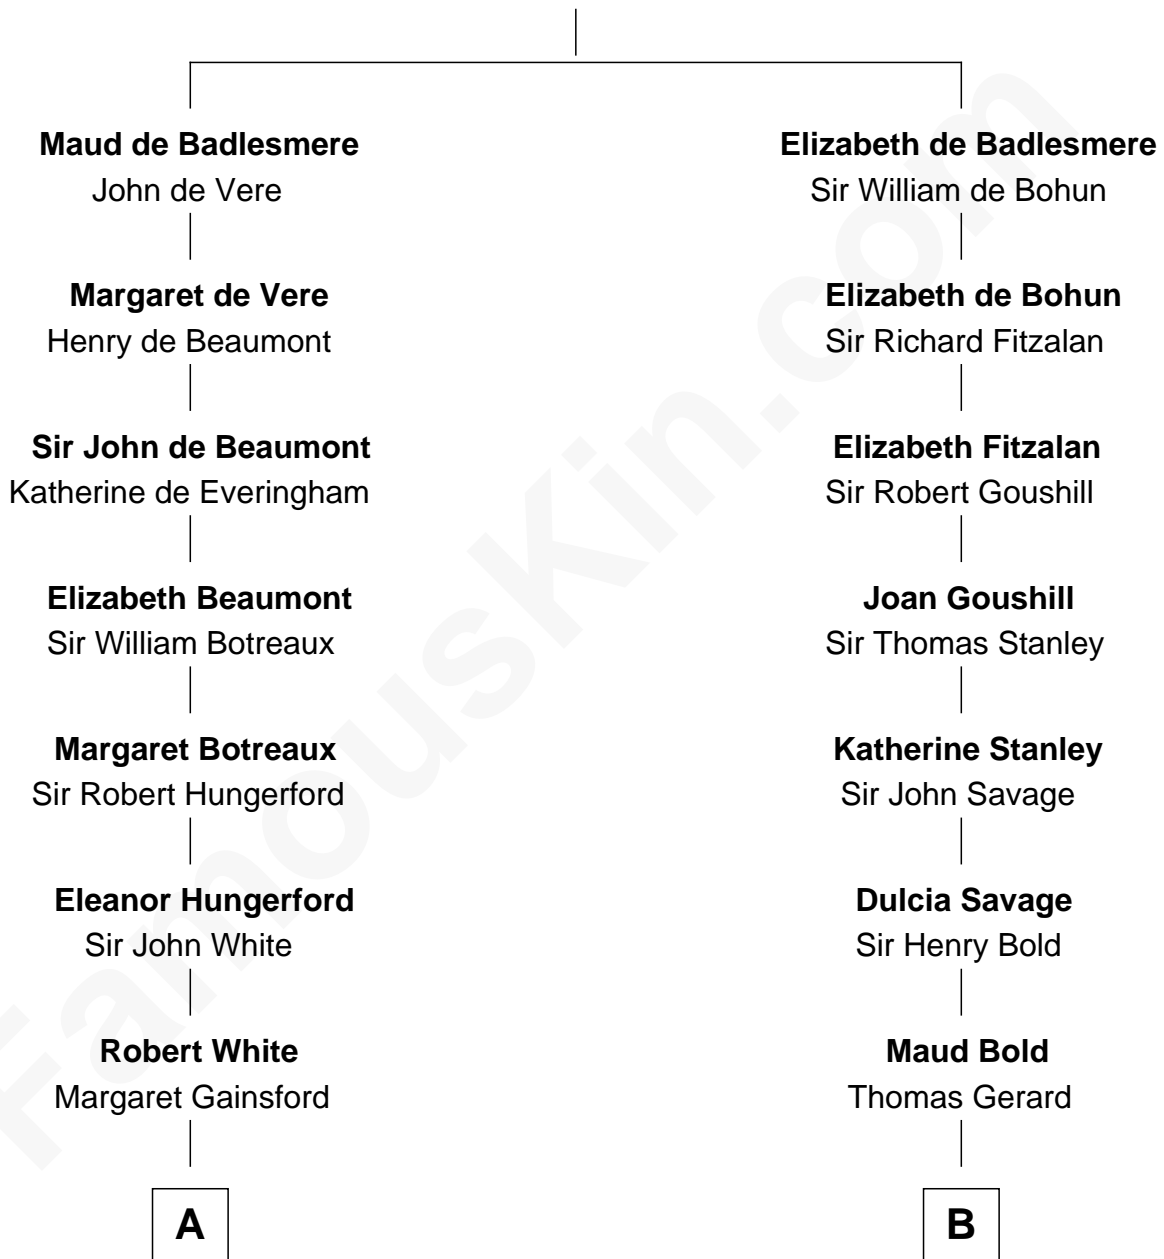

**FamousKin.com**  
**Relationship Chart of**  
**Susana Ferrari Billinghamurst**  
*Argentine Aviation Pioneer*

14th cousin 6 times removed of

**James Madison**  
*4th U.S. President*

**Bartholomew de Badlesmere**

Margaret de Clare

**C**

—  
**Daniel Mariano Billinghamurst**

Mercedes Merzano

—  
**Lisandro Billinghamurst**

Ana Kidd

—  
**Rosa Laureana Billinghamurst**

Alfredo Ferrari

—  
**Susana Ferrari Billinghamurst**

*Argentine Aviation Pioneer*

FamousKin.com