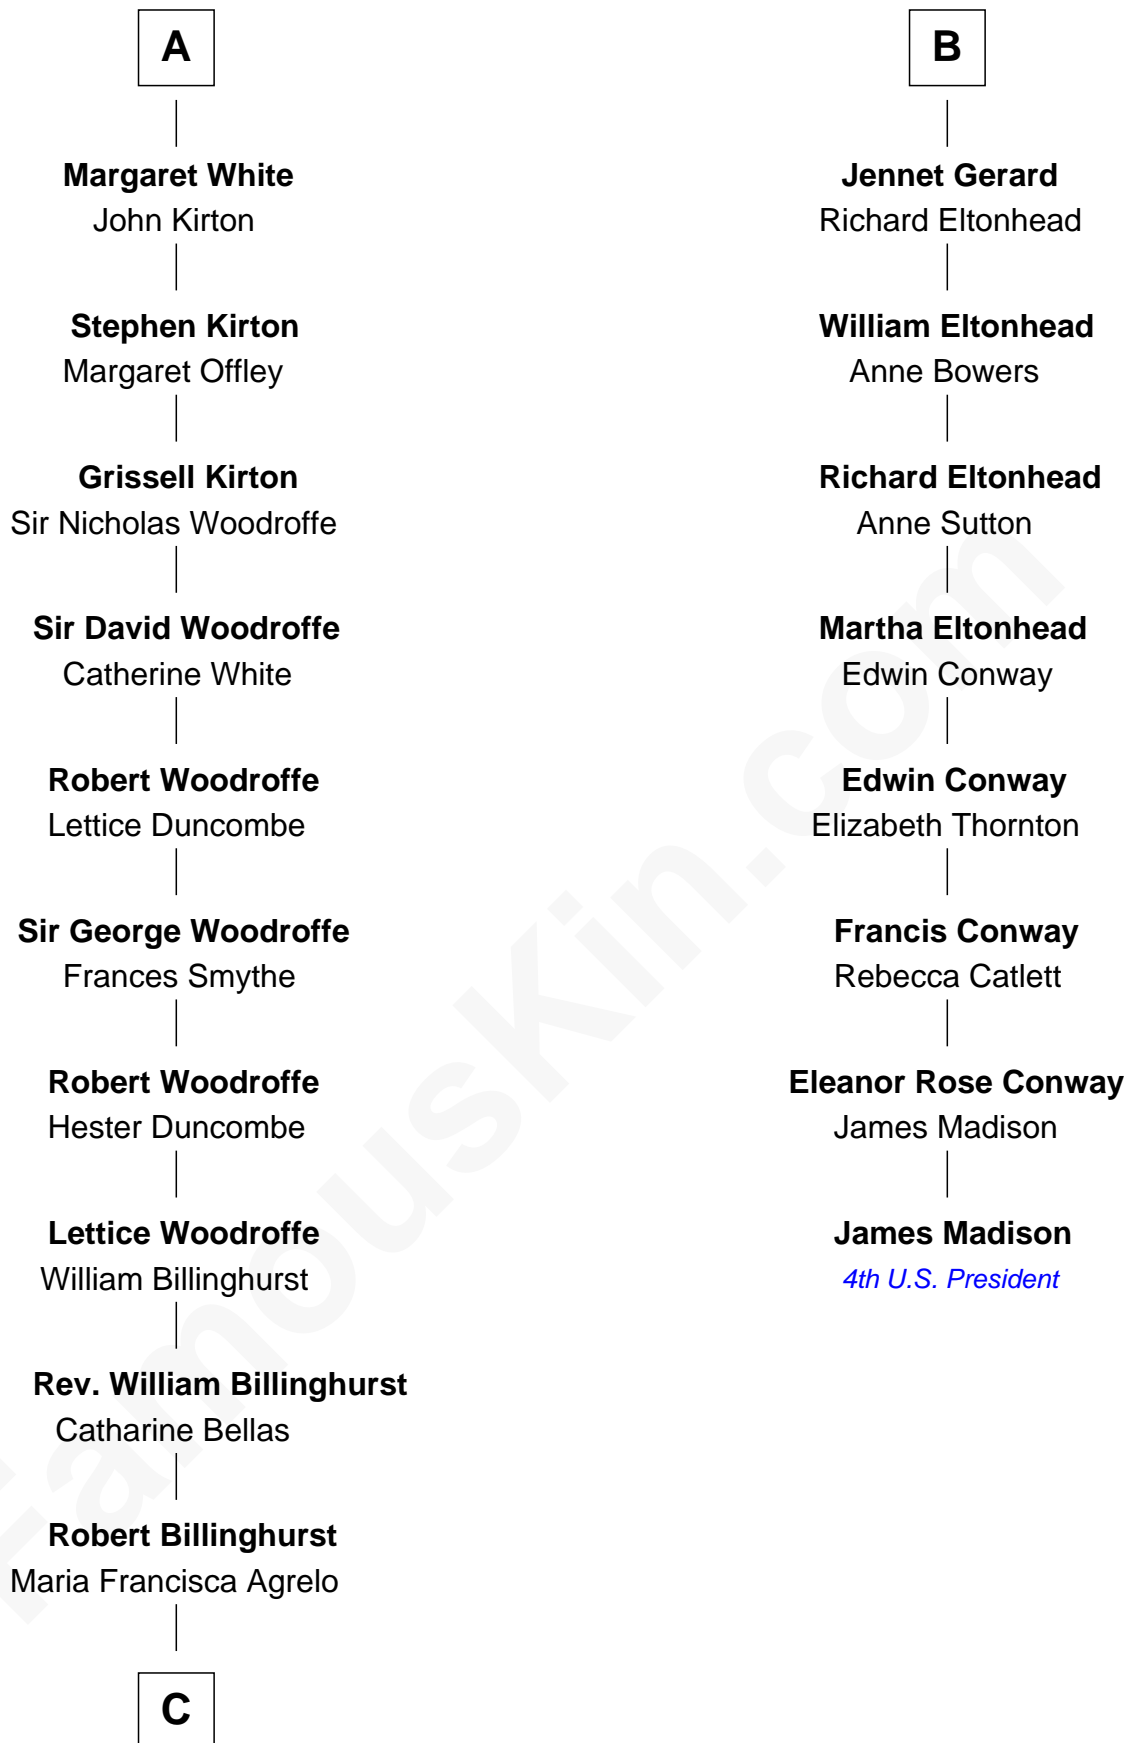

**FamousKin.com**  
**Relationship Chart of**  
**Susana Ferrari Billinghamurst**  
*Argentine Aviation Pioneer*

14th cousin 6 times removed of

**James Madison**  
*4th U.S. President*

**Bartholomew de Badlesmere**

Margaret de Clare

**C**

—  
**Daniel Mariano Billinghamurst**

Mercedes Merzano

—  
**Lisandro Billinghamurst**

Ana Kidd

—  
**Rosa Laureana Billinghamurst**

Alfredo Ferrari

—  
**Susana Ferrari Billinghamurst**

*Argentine Aviation Pioneer*

FamousKin.com