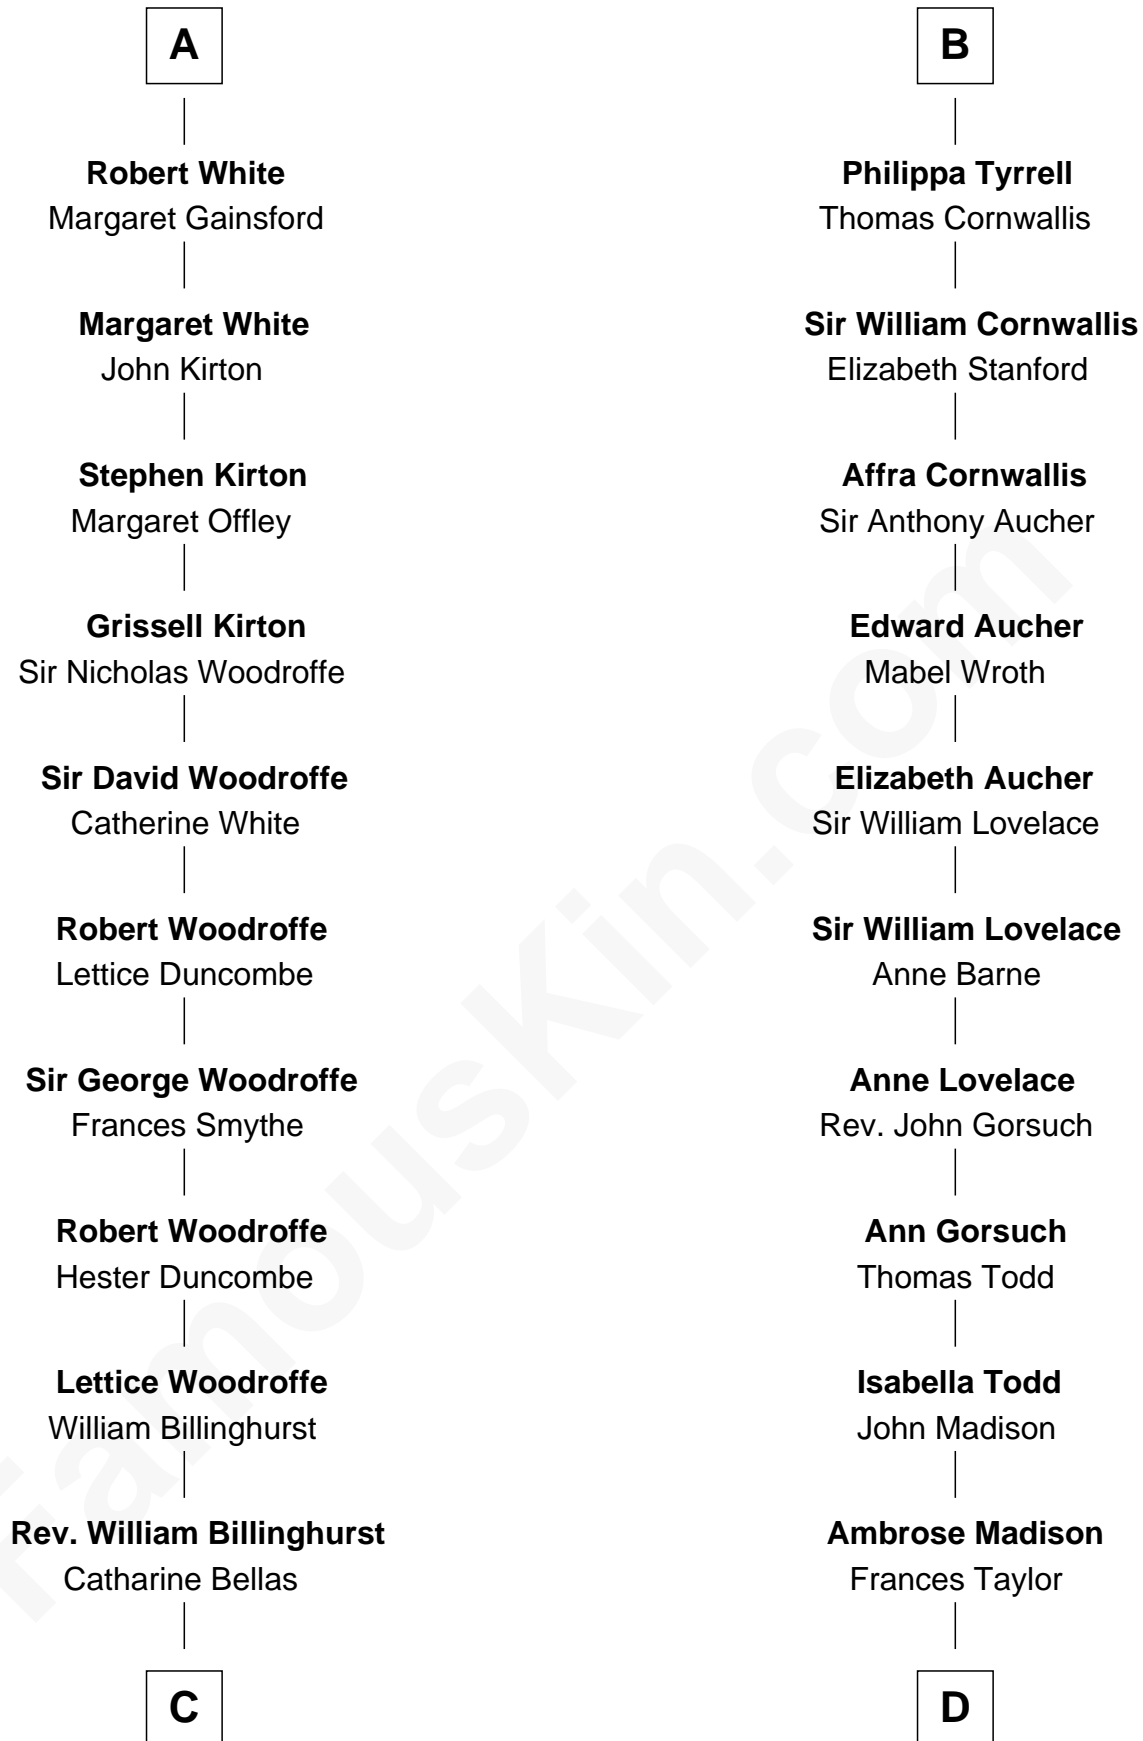

FamousKin.com
Relationship Chart of
Susana Ferrari Billinghamurst
Argentine Aviation Pioneer

18th cousin 3 times removed of

James Madison
4th U.S. President

Sir Hugh le Despencer
 Aveline Basset

C

Robert Billinghamurst
Maria Francisca Agrelo

Daniel Mariano Billinghamurst
Mercedes Merzano

Lisandro Billinghamurst
Ana Kidd

Rosa Laureana Billinghamurst
Alfredo Ferrari

Susana Ferrari Billinghamurst
Argentine Aviation Pioneer

D

James Madison
Eleanor Rose Conway

James Madison
4th U.S. President

FamousKin.com