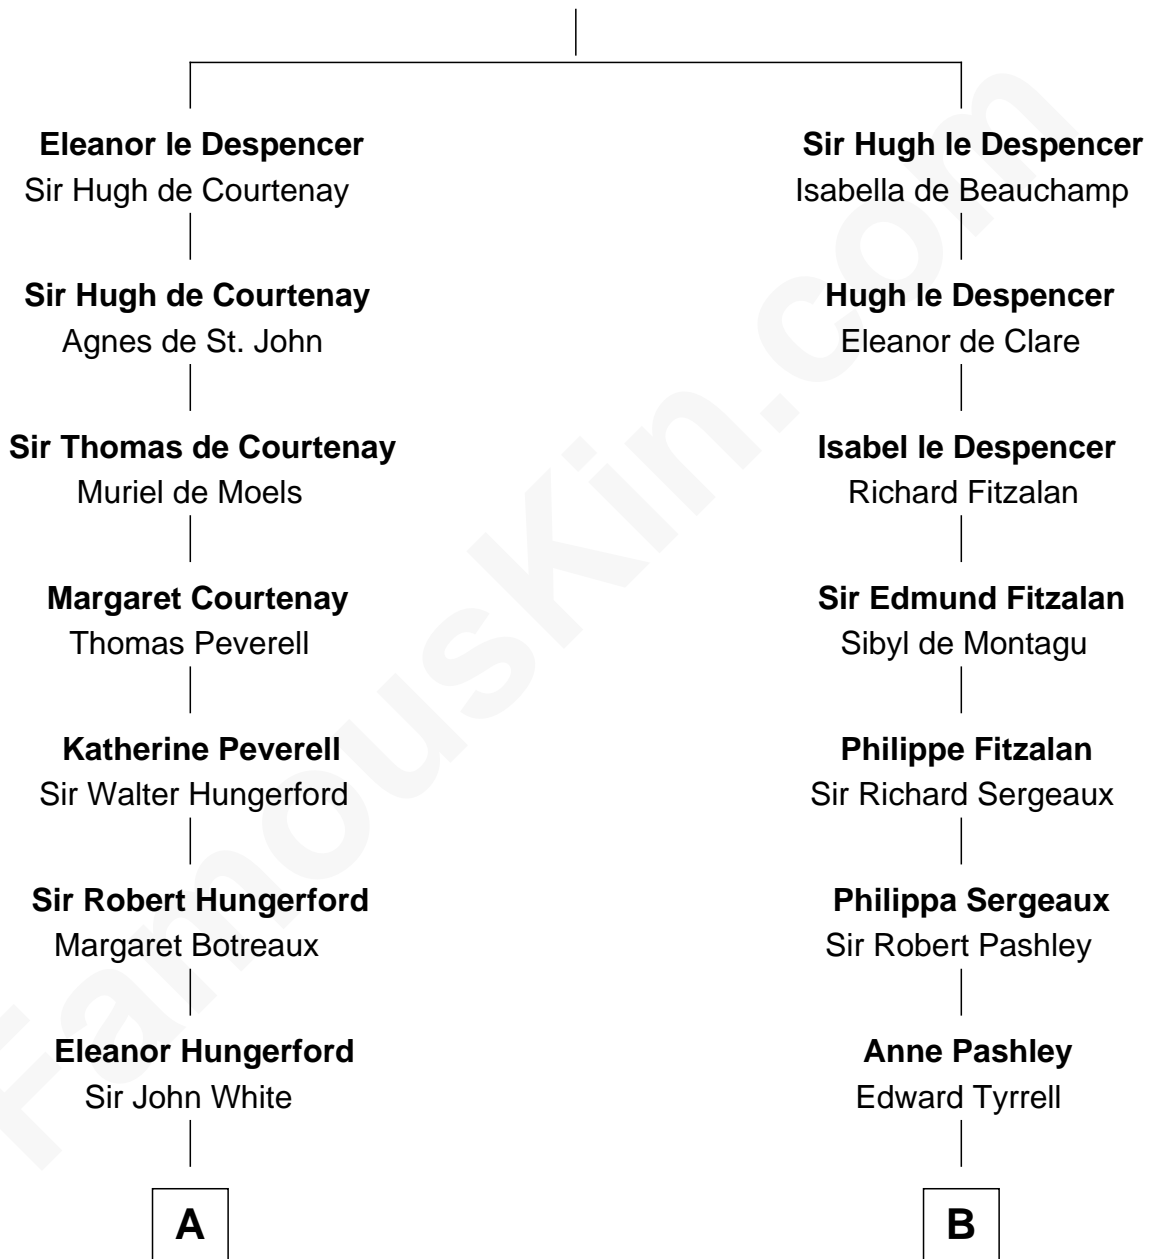

FamousKin.com
Relationship Chart of
Susana Ferrari Billinghamurst
Argentine Aviation Pioneer

18th cousin 3 times removed of

James Madison
4th U.S. President

Sir Hugh le Despencer
 Aveline Basset

C

Robert Billinghamurst
Maria Francisca Agrelo

Daniel Mariano Billinghamurst
Mercedes Merzano

Lisandro Billinghamurst
Ana Kidd

Rosa Laureana Billinghamurst
Alfredo Ferrari

Susana Ferrari Billinghamurst
Argentine Aviation Pioneer

D

James Madison
Eleanor Rose Conway

James Madison
4th U.S. President

FamousKin.com