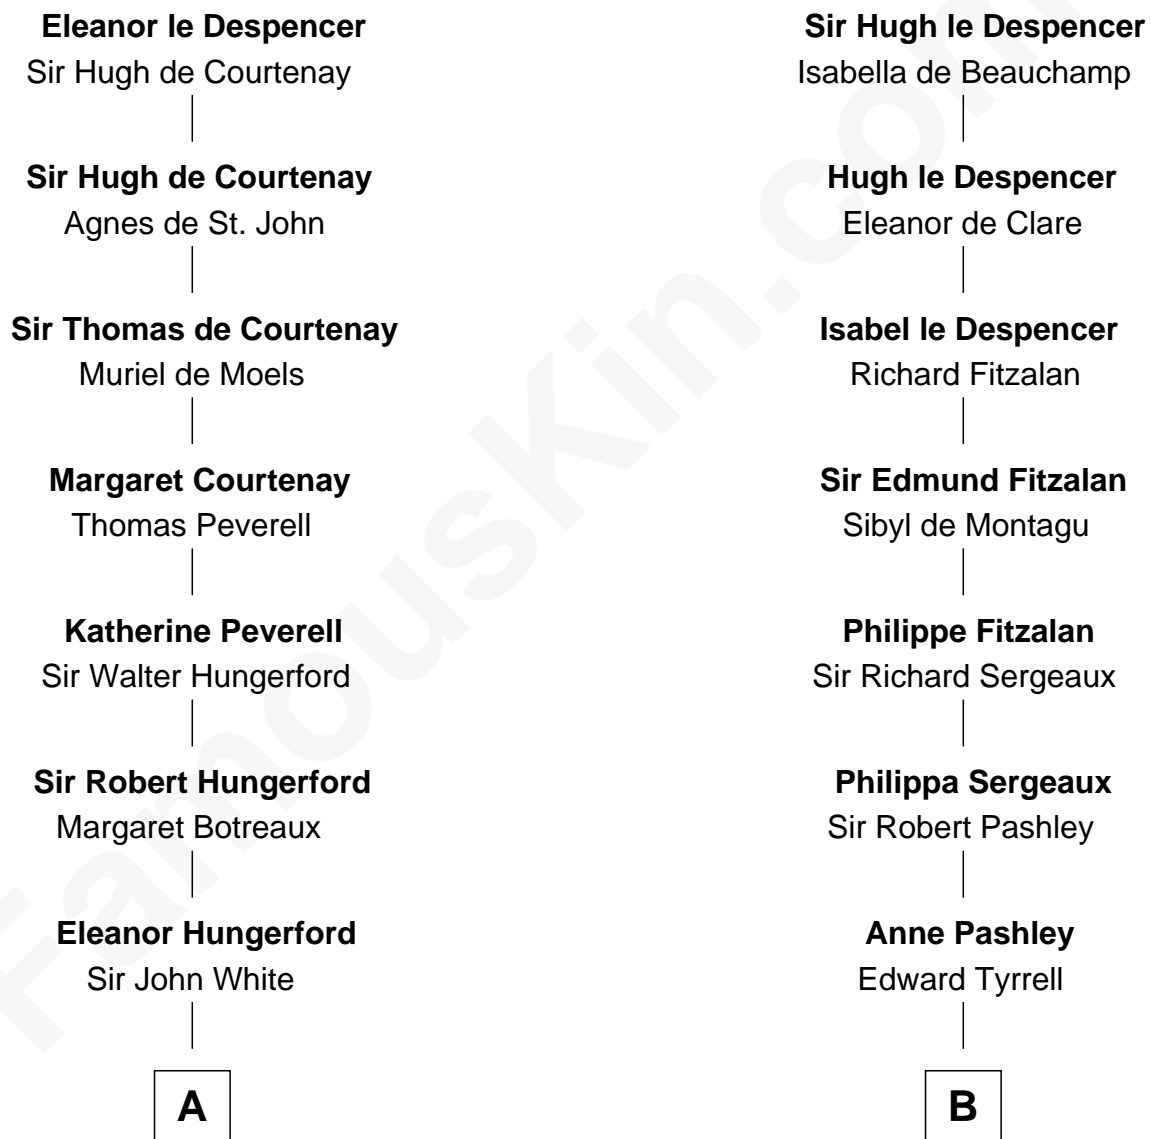

## Relationship Chart of Susana Ferrari Billinghamurst

*Argentine Aviation Pioneer*

21st cousin of

**Helen Keller**

*Author and Activist*

**Sir Hugh le Despencer**

Aveline Basset

**C**

**Robert Billinghamurst**  
Maria Francisca Agrelo

**Daniel Mariano Billinghamurst**  
Mercedes Merzano

**Lisandro Billinghamurst**  
Ana Kidd

**Rosa Laureana Billinghamurst**  
Alfredo Ferrari

**Susana Ferrari Billinghamurst**  
*Argentine Aviation Pioneer*