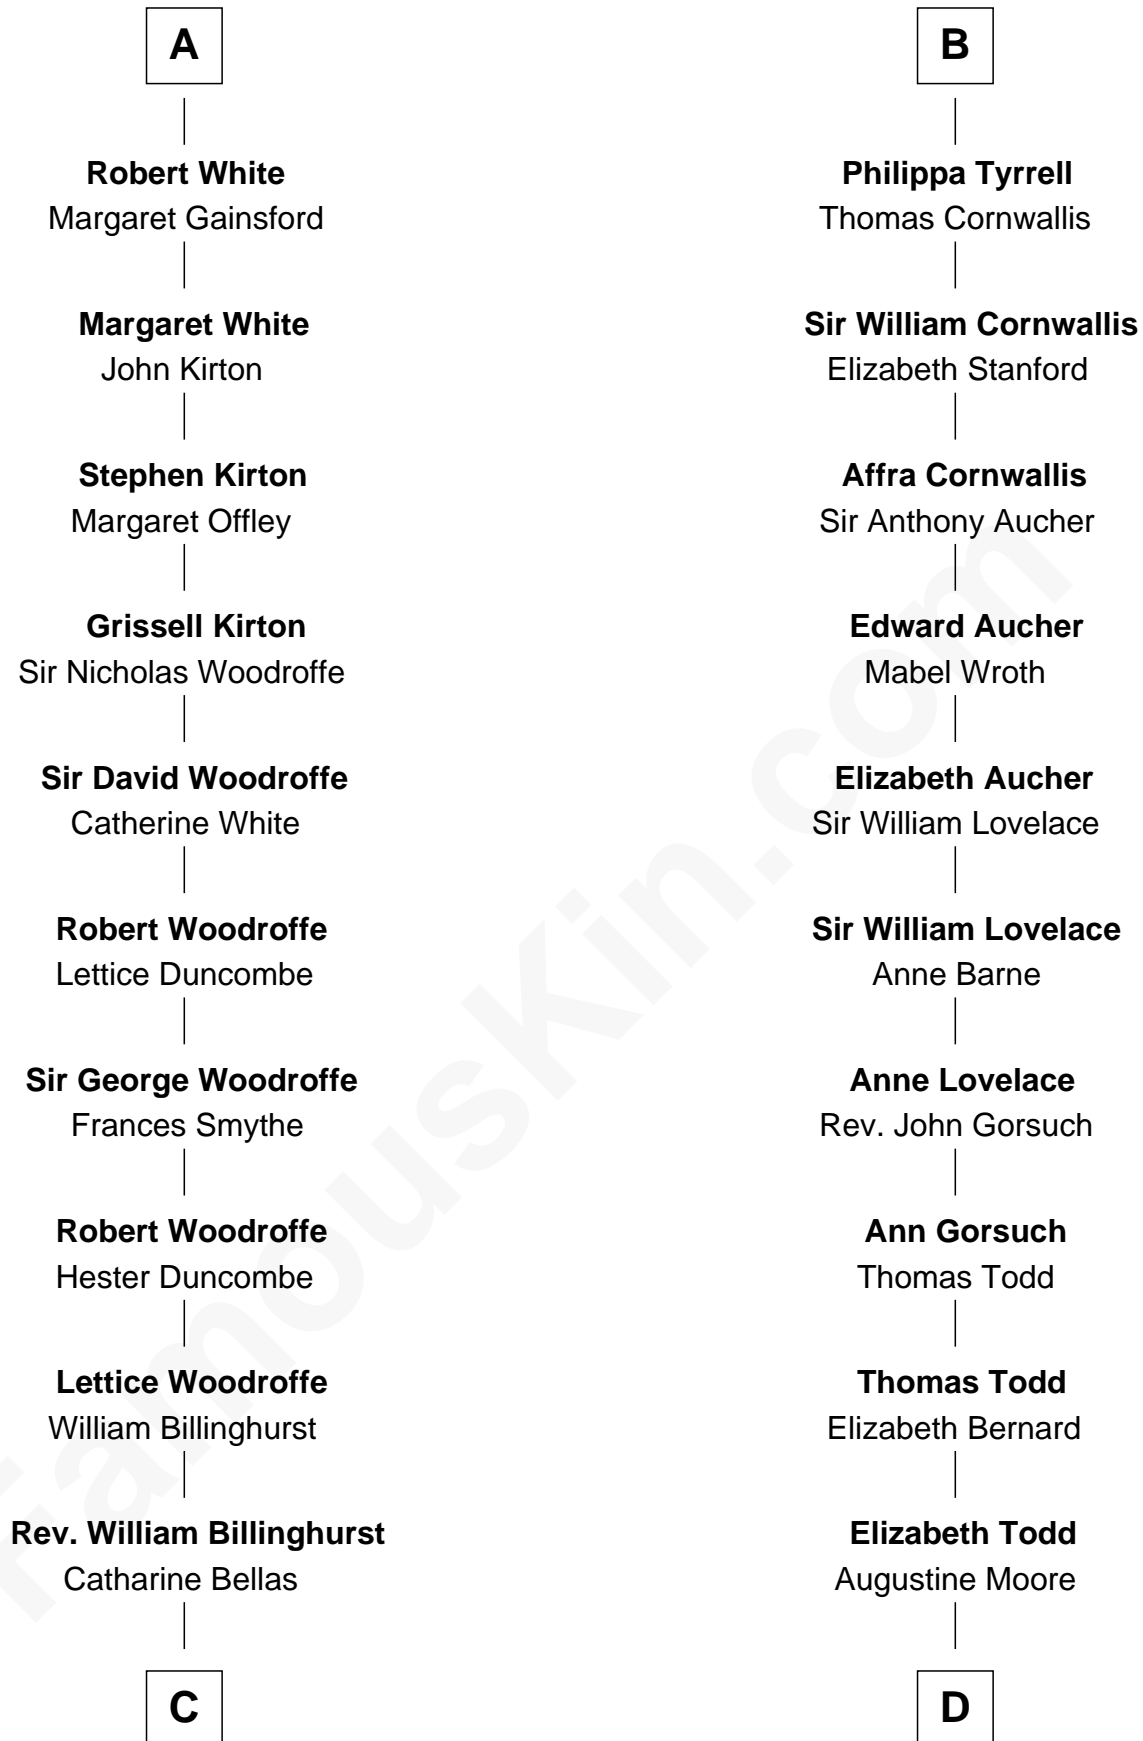

## Relationship Chart of Susana Ferrari Billinghamurst

*Argentine Aviation Pioneer*

21st cousin of

**Helen Keller**

*Author and Activist*

**Sir Hugh le Despencer**

Aveline Basset

**C**

**Robert Billinghamurst**  
Maria Francisca Agrelo

**Daniel Mariano Billinghamurst**  
Mercedes Merzano

**Lisandro Billinghamurst**  
Ana Kidd

**Rosa Laureana Billinghamurst**  
Alfredo Ferrari

**Susana Ferrari Billinghamurst**  
*Argentine Aviation Pioneer*

**D**

**Col. Bernard Moore**  
Anne Catherine Spotswood

**Col. Alexander Spotswood Moore**  
Elizabeth Aylett

**Mary Fairfax Moore**  
David Keller

**Arthur Henley Keller**  
Kate Adams

**Helen Keller**  
*Author and Activist*