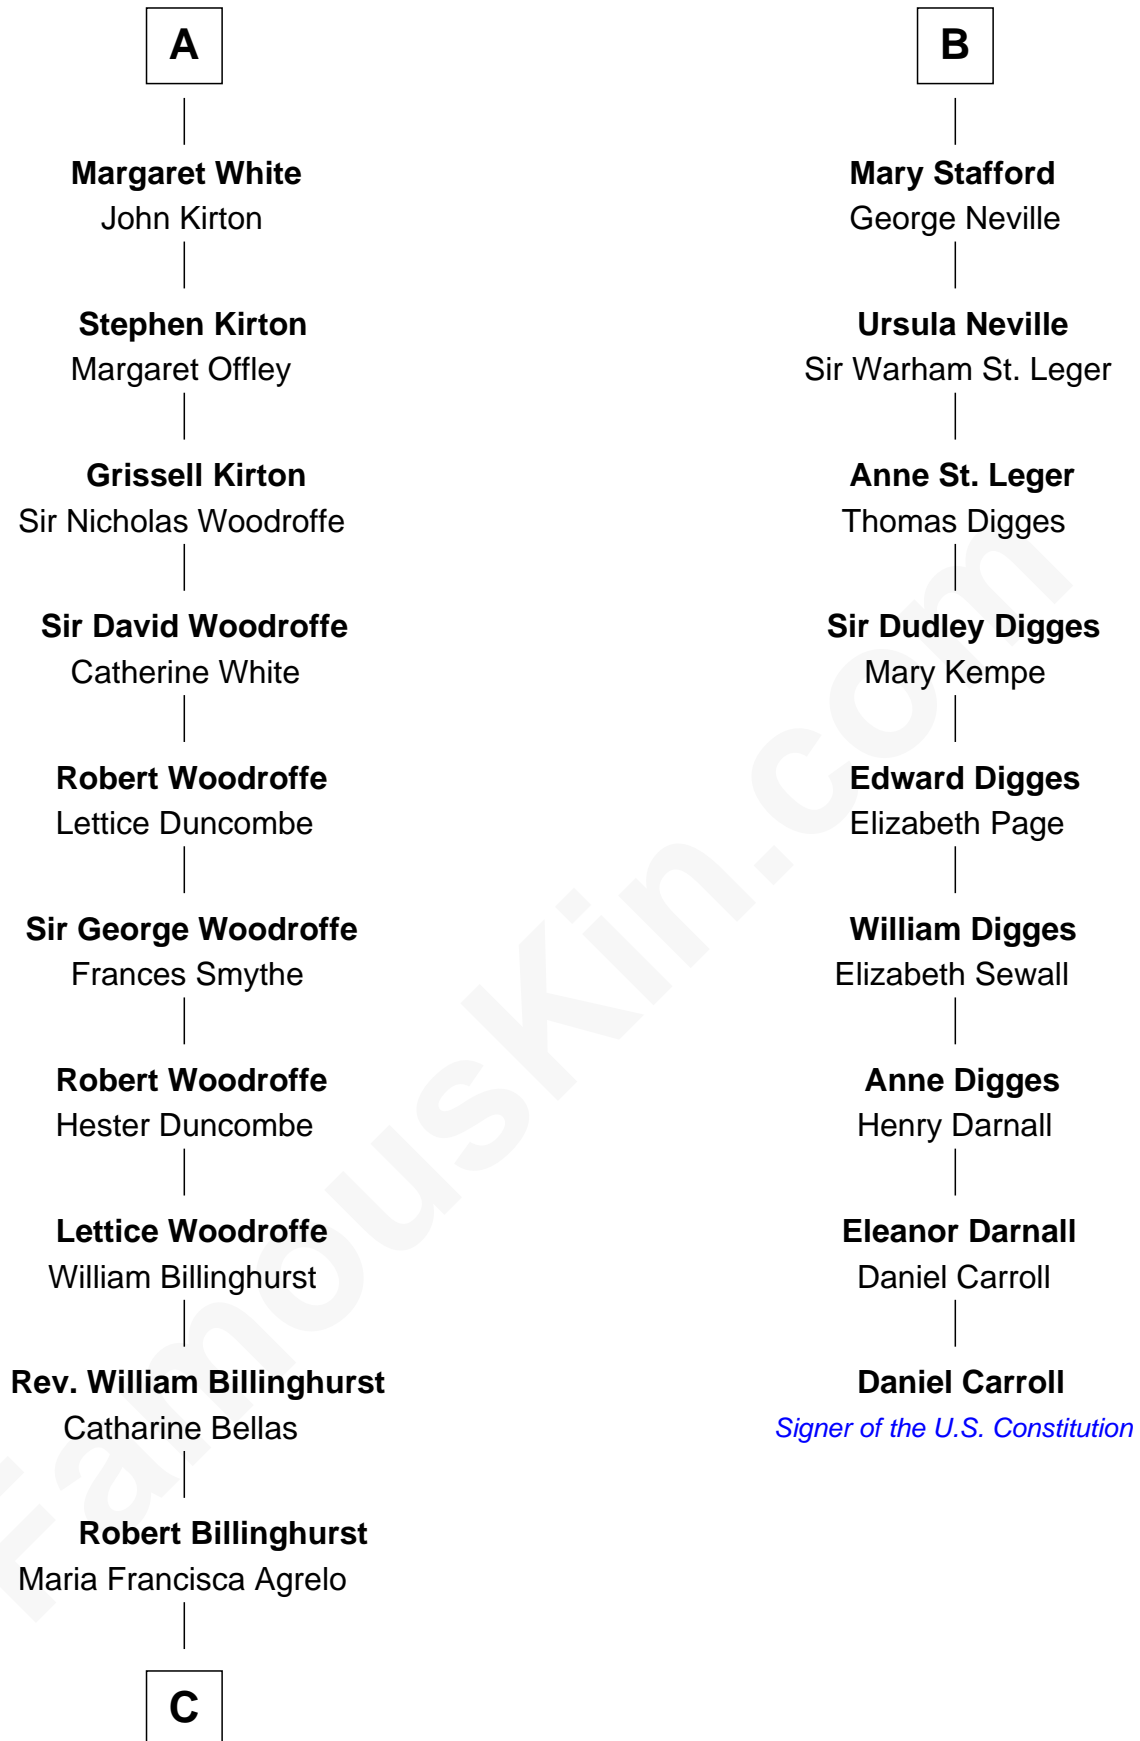

FamousKin.com
Relationship Chart of
Susana Ferrari Billinghurst
Argentine Aviation Pioneer

15th cousin 5 times removed of

Daniel Carroll
Signer of the U.S. Constitution

C

—
Daniel Mariano Billinghamurst

Mercedes Merzano

—
Lisandro Billinghamurst

Ana Kidd

—
Rosa Laureana Billinghamurst

Alfredo Ferrari

—
Susana Ferrari Billinghamurst

Argentine Aviation Pioneer

FamousKin.com