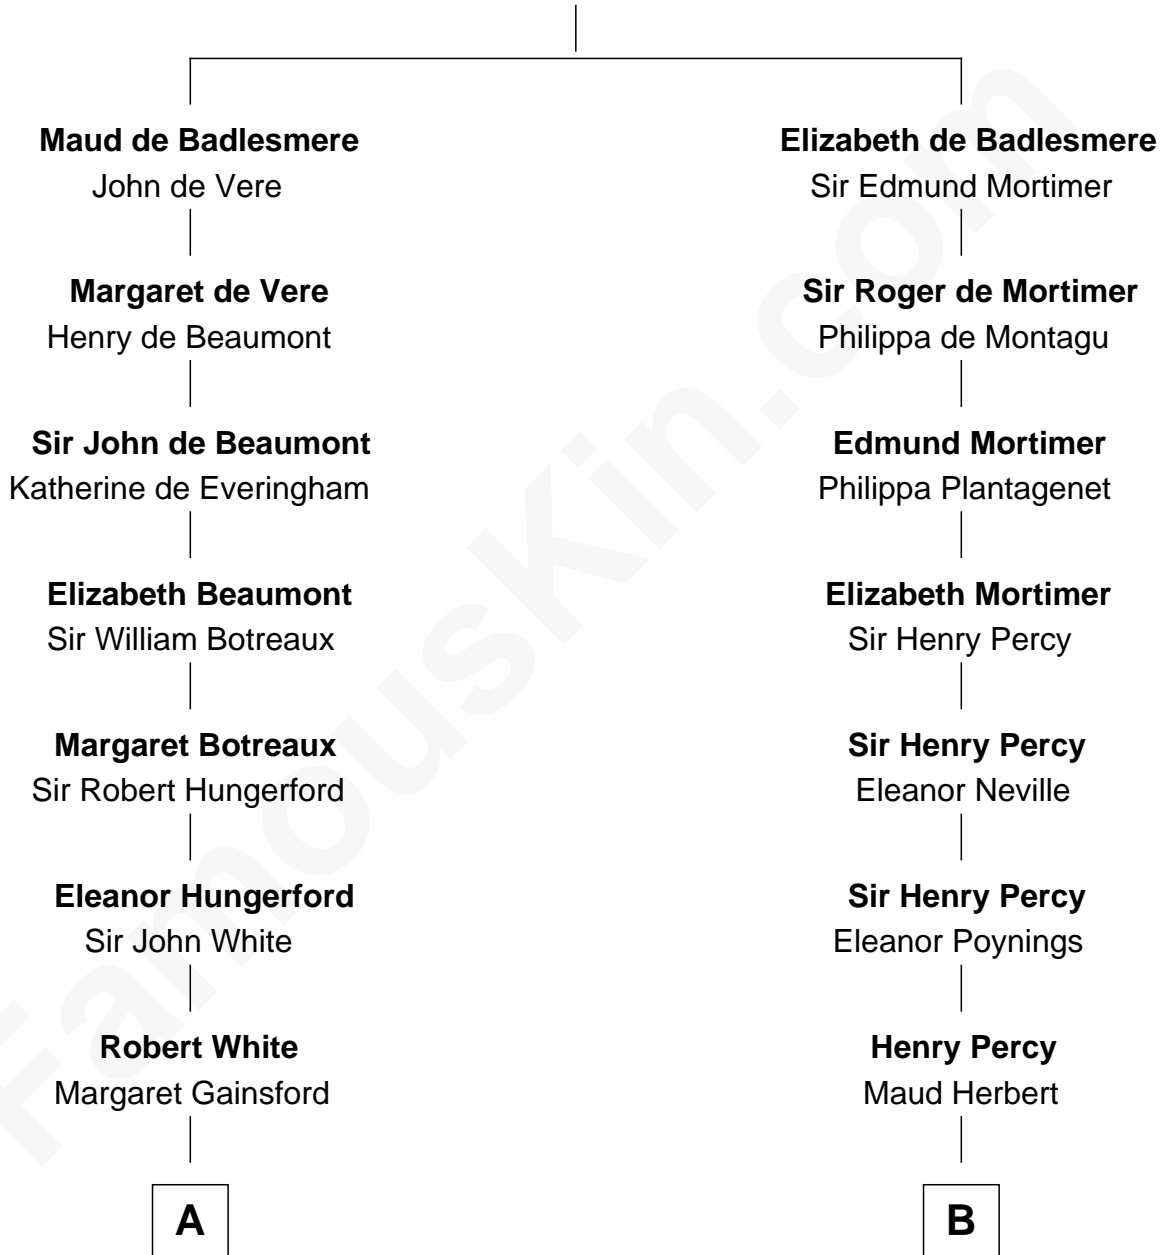

**FamousKin.com**  
**Relationship Chart of**  
**Susana Ferrari Billinghurst**  
*Argentine Aviation Pioneer*

**16th cousin 4 times removed of**

**Daniel Carroll**  
*Signer of the U.S. Constitution*

**Bartholomew de Badlesmere**

Margaret de Clare

**C**

—  
**Daniel Mariano Billinghamurst**

Mercedes Merzano

—  
**Lisandro Billinghamurst**

Ana Kidd

—  
**Rosa Laureana Billinghamurst**

Alfredo Ferrari

—  
**Susana Ferrari Billinghamurst**

*Argentine Aviation Pioneer*

FamousKin.com