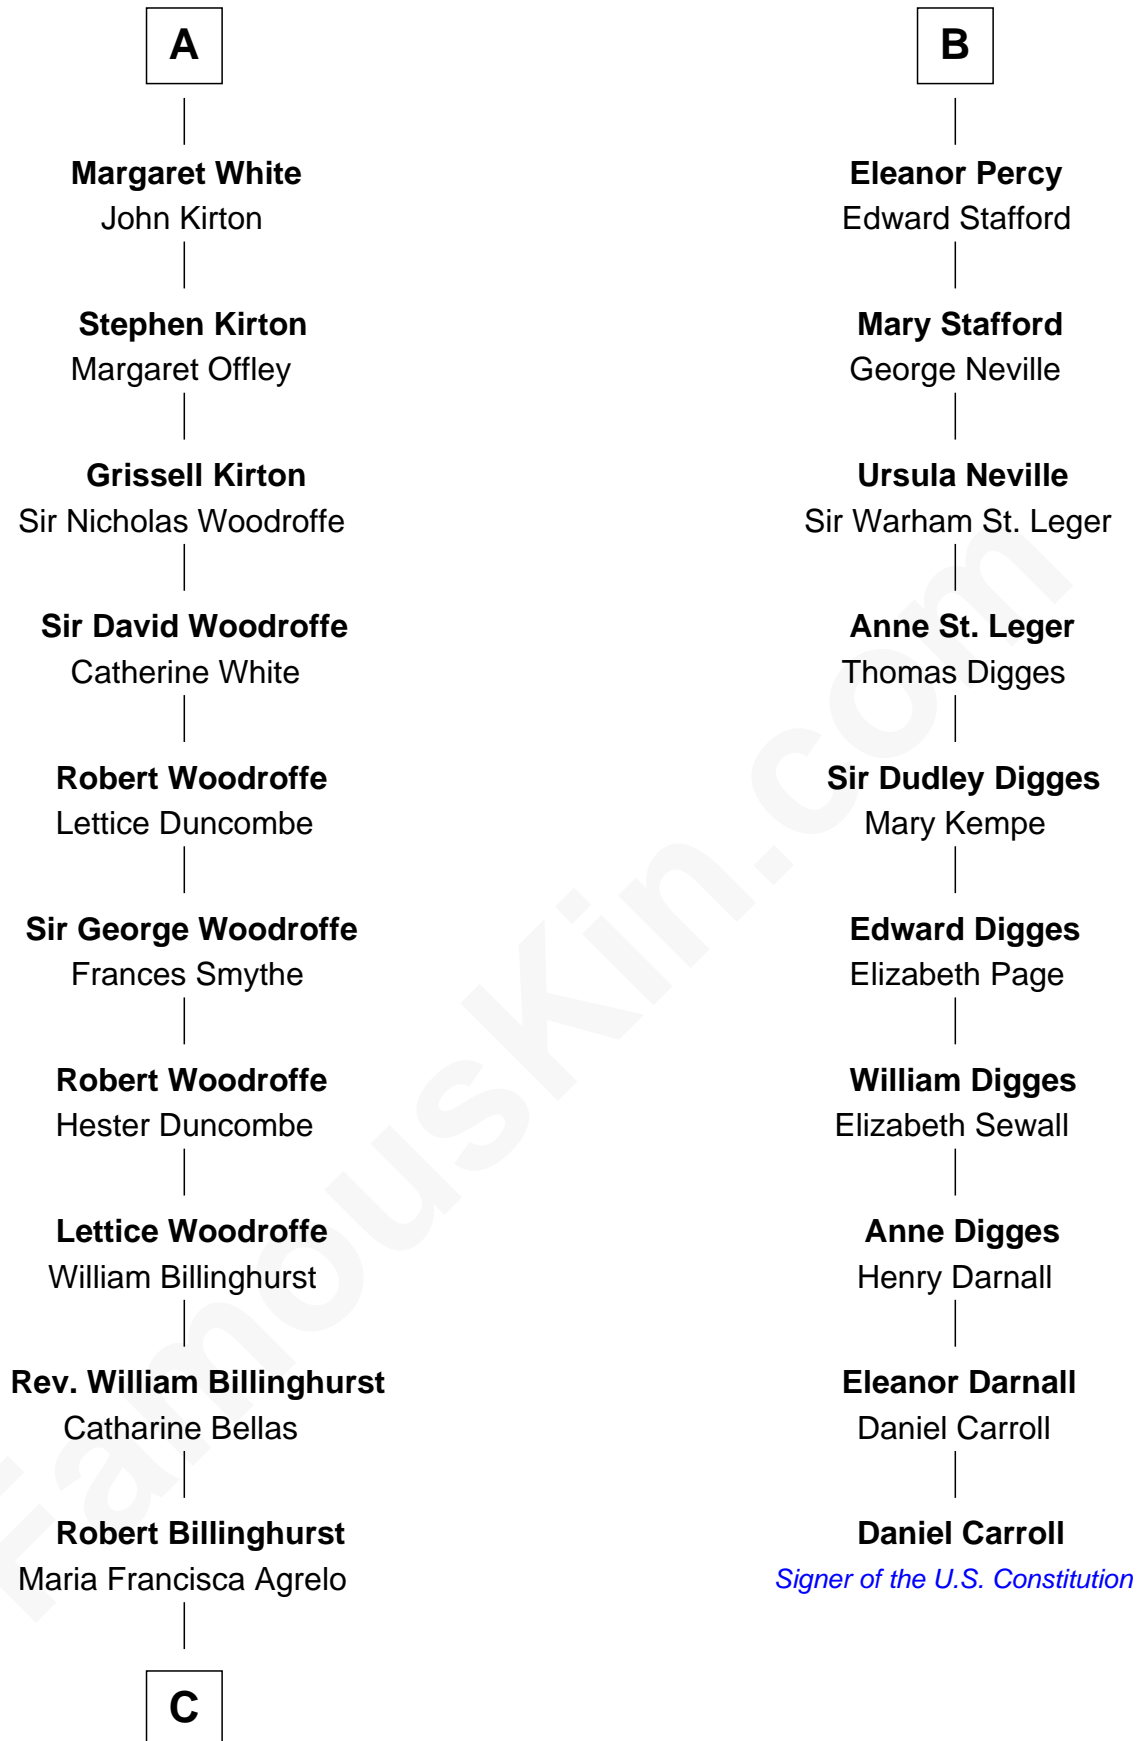

**FamousKin.com**  
**Relationship Chart of**  
**Susana Ferrari Billinghurst**  
*Argentine Aviation Pioneer*

**16th cousin 4 times removed of**

**Daniel Carroll**  
*Signer of the U.S. Constitution*

**Bartholomew de Badlesmere**

Margaret de Clare

**C**

—  
**Daniel Mariano Billinghamurst**

Mercedes Merzano

—  
**Lisandro Billinghamurst**

Ana Kidd

—  
**Rosa Laureana Billinghamurst**

Alfredo Ferrari

—  
**Susana Ferrari Billinghamurst**

*Argentine Aviation Pioneer*

FamousKin.com