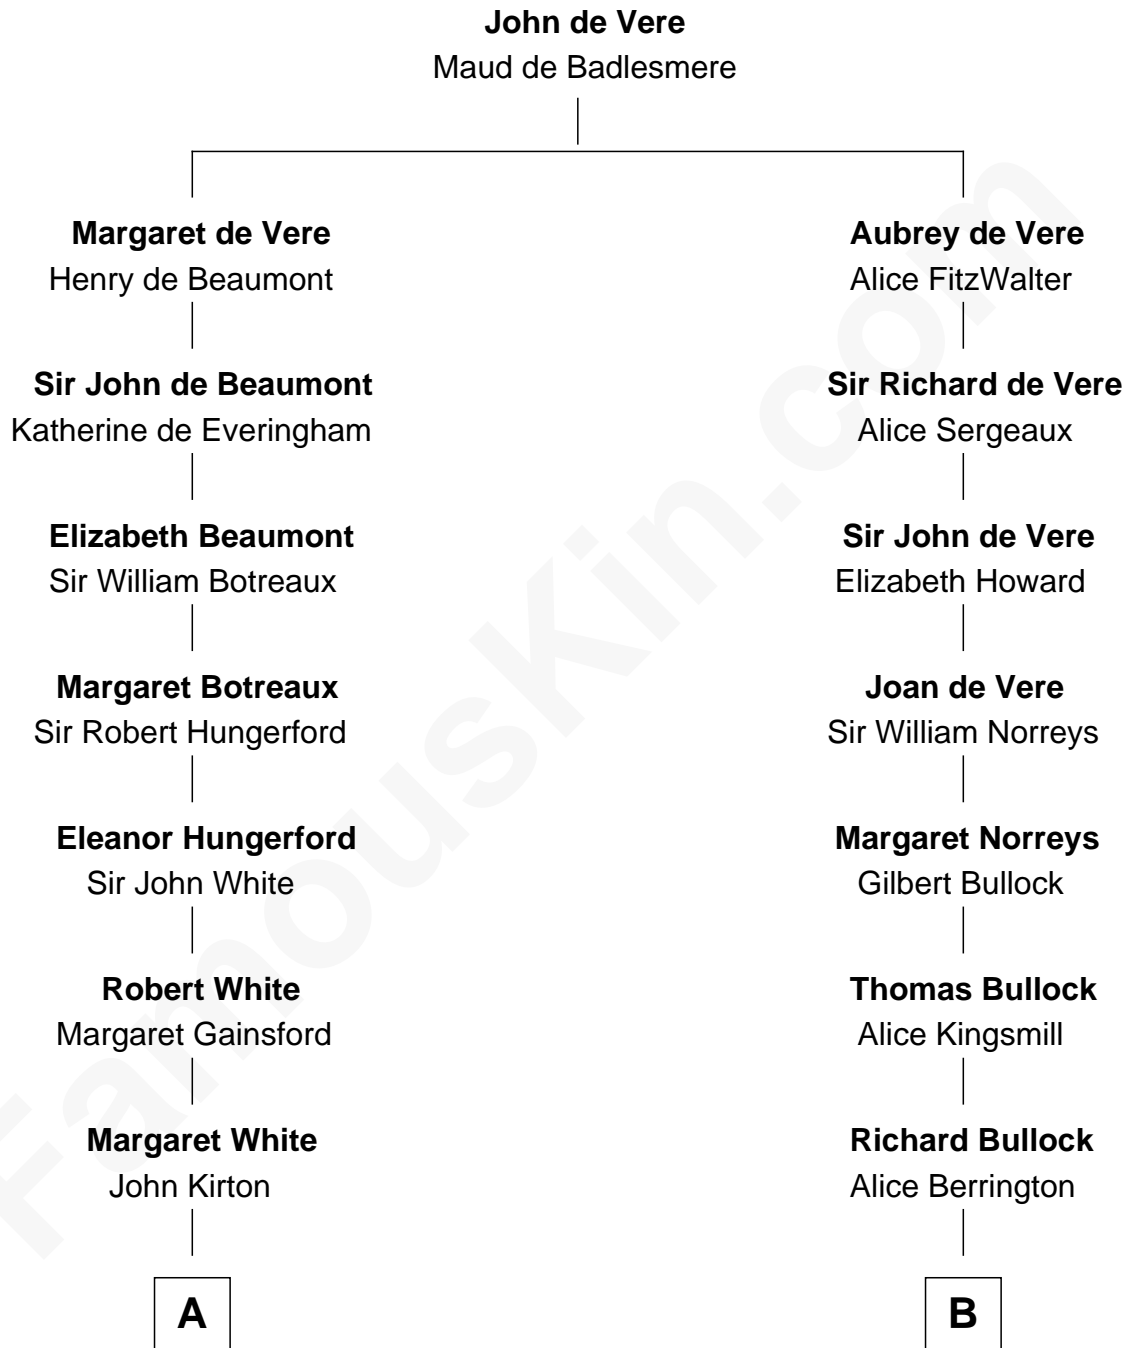

## Relationship Chart of

**Luciana Pedraza**

*Argentine Movie Actress*

15th cousin 6 times removed of

**Daniel Burnham**

*World's Columbian Expo Architect*

**C**

**Lisandro Billinghamurst**

Ana Kidd

**Rosa Laureana Billinghamurst**

Alfredo Ferrari

**Susana Ferrari**

Andrés Cipriano Humberto Pedraza

**Private**

**Luciana Pedraza**

*Movie Actress*