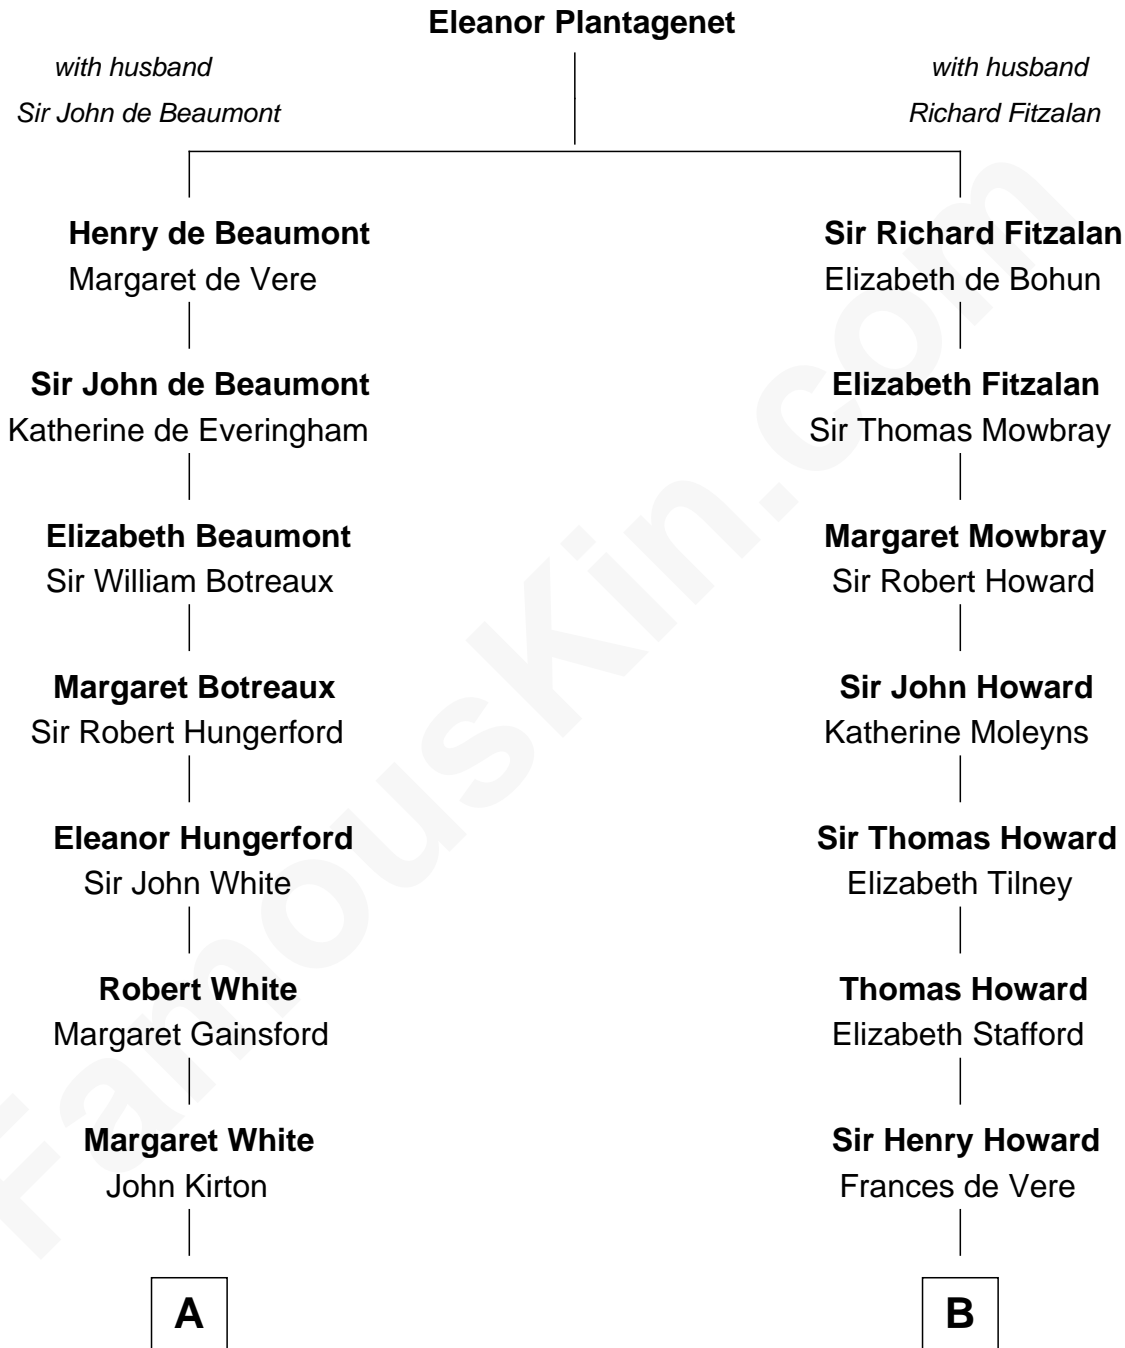

# FamousKin.com Relationship Chart of

**Luciana Pedraza**

*Argentine Movie Actress*

16th cousin 5 times removed of

**Francis Scott Key**

*Author of "The Star Spangled Banner"*

**C**

—  
**Lisandro Billinghamurst**

Ana Kidd

—  
**Rosa Laureana Billinghamurst**

Alfredo Ferrari

—  
**Susana Ferrari**

Andrés Cipriano Humberto Pedraza

—  
**Private**  
-----

—  
**Luciana Pedraza**

*Movie Actress*