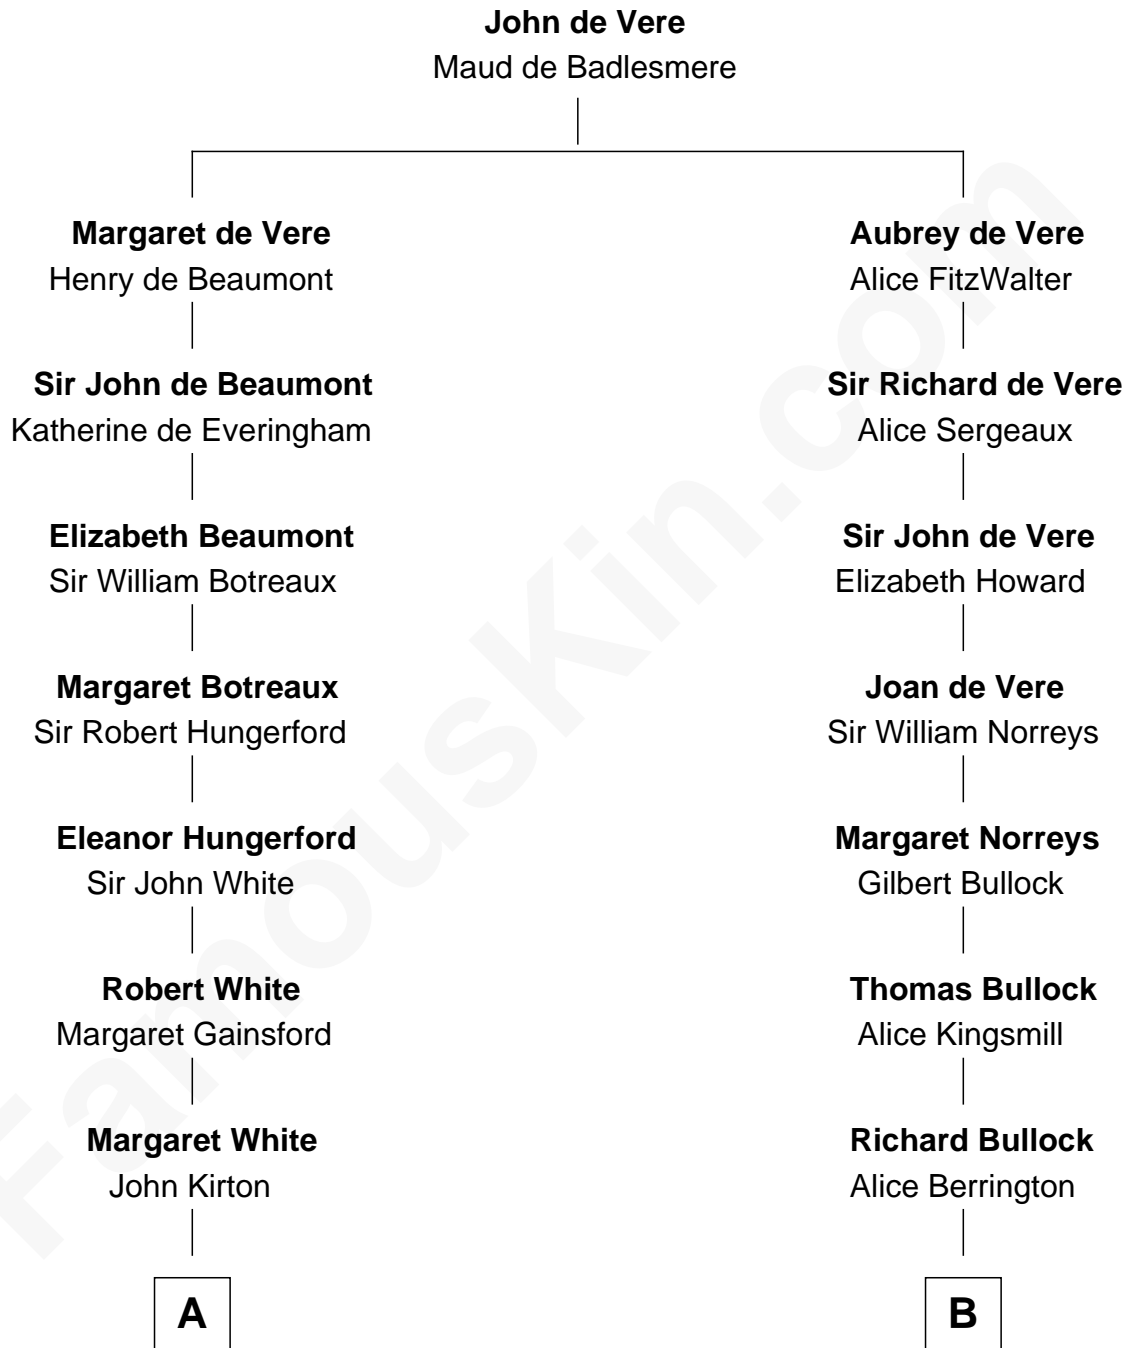

# FamousKin.com Relationship Chart of

**Luciana Pedraza**

*Argentine Movie Actress*

18th cousin 3 times removed of

**Lou (Henry) Hoover**

*First Lady of President Herbert Hoover*

FamousKin.com