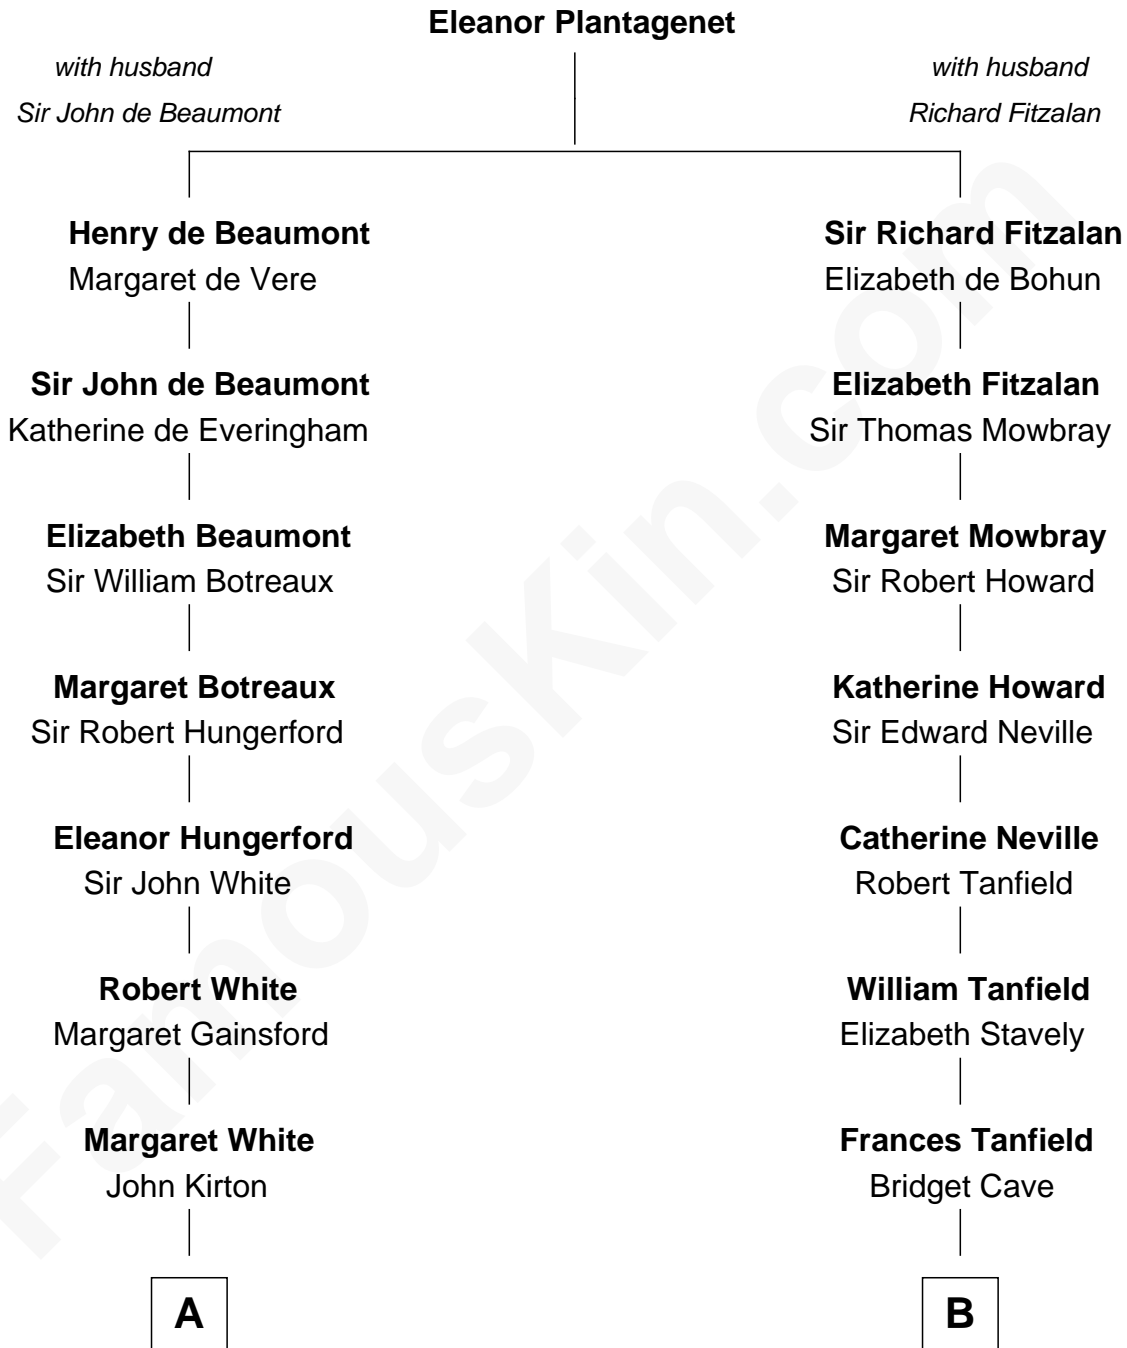

FamousKin.com Relationship Chart of

Luciana Pedraza

Argentine Movie Actress

17th cousin 4 times removed of

William Fishback

17th Governor of Arkansas

C

—
Lisandro Billinghamurst

Ana Kidd

—
Rosa Laureana Billinghamurst

Alfredo Ferrari

—
Susana Ferrari

Andrés Cipriano Humberto Pedraza

—
Private

—
Luciana Pedraza

Movie Actress