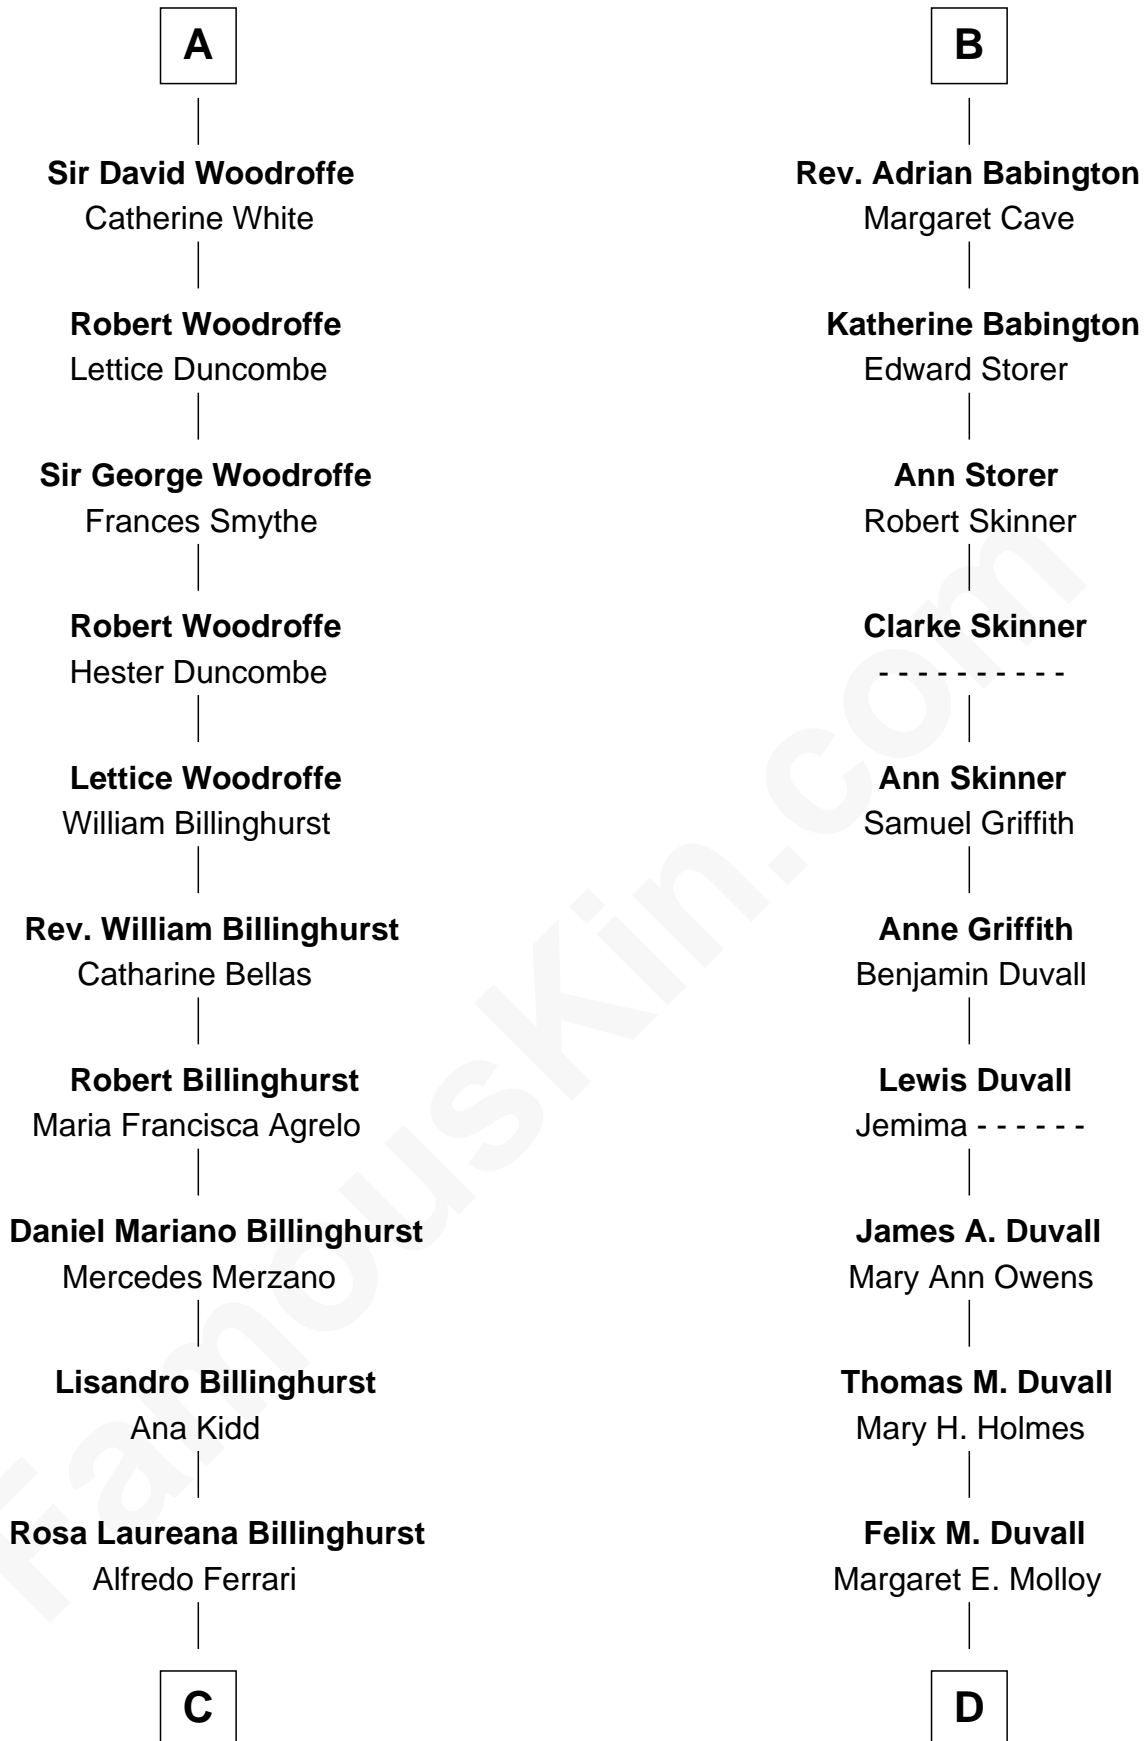

# FamousKin.com Relationship Chart of

**Luciana Pedraza**

*Argentine Movie Actress*

19th cousin 1 time removed of

**John Dye**

*TV and Movie Actor - "Touched by an Angel"*

**Sir John de Beaumont**  
Katherine de Everingham

**Elizabeth Beaumont**  
Sir William Botreaux

**Margaret Botreaux**  
Sir Robert Hungerford

**Eleanor Hungerford**  
Sir John White

**Robert White**  
Margaret Gainsford

**Margaret White**  
John Kirton

**Stephen Kirton**  
Margaret Offley

**Grissell Kirton**  
Sir Nicholas Woodroffe

**A**

**Sir Henry de Beaumont**  
Elizabeth Willoughby

**Sir Henry Beaumont**  
Joan Heronville

**Sir Henry Beaumont**  
Eleanor Sutton

**John Beaumont**  
Joan Mytton

**Eleanor Beaumont**  
Humphrey Babington

**Thomas Babington**  
Eleanor Humfrey

**Humphrey Babington**  
Margaret Cave

**B**

**C**

**Susana Ferrari**  
Andrés Cipriano Humberto Pedraza

**Private**  
-----

**Luciana Pedraza**  
*Movie Actress*