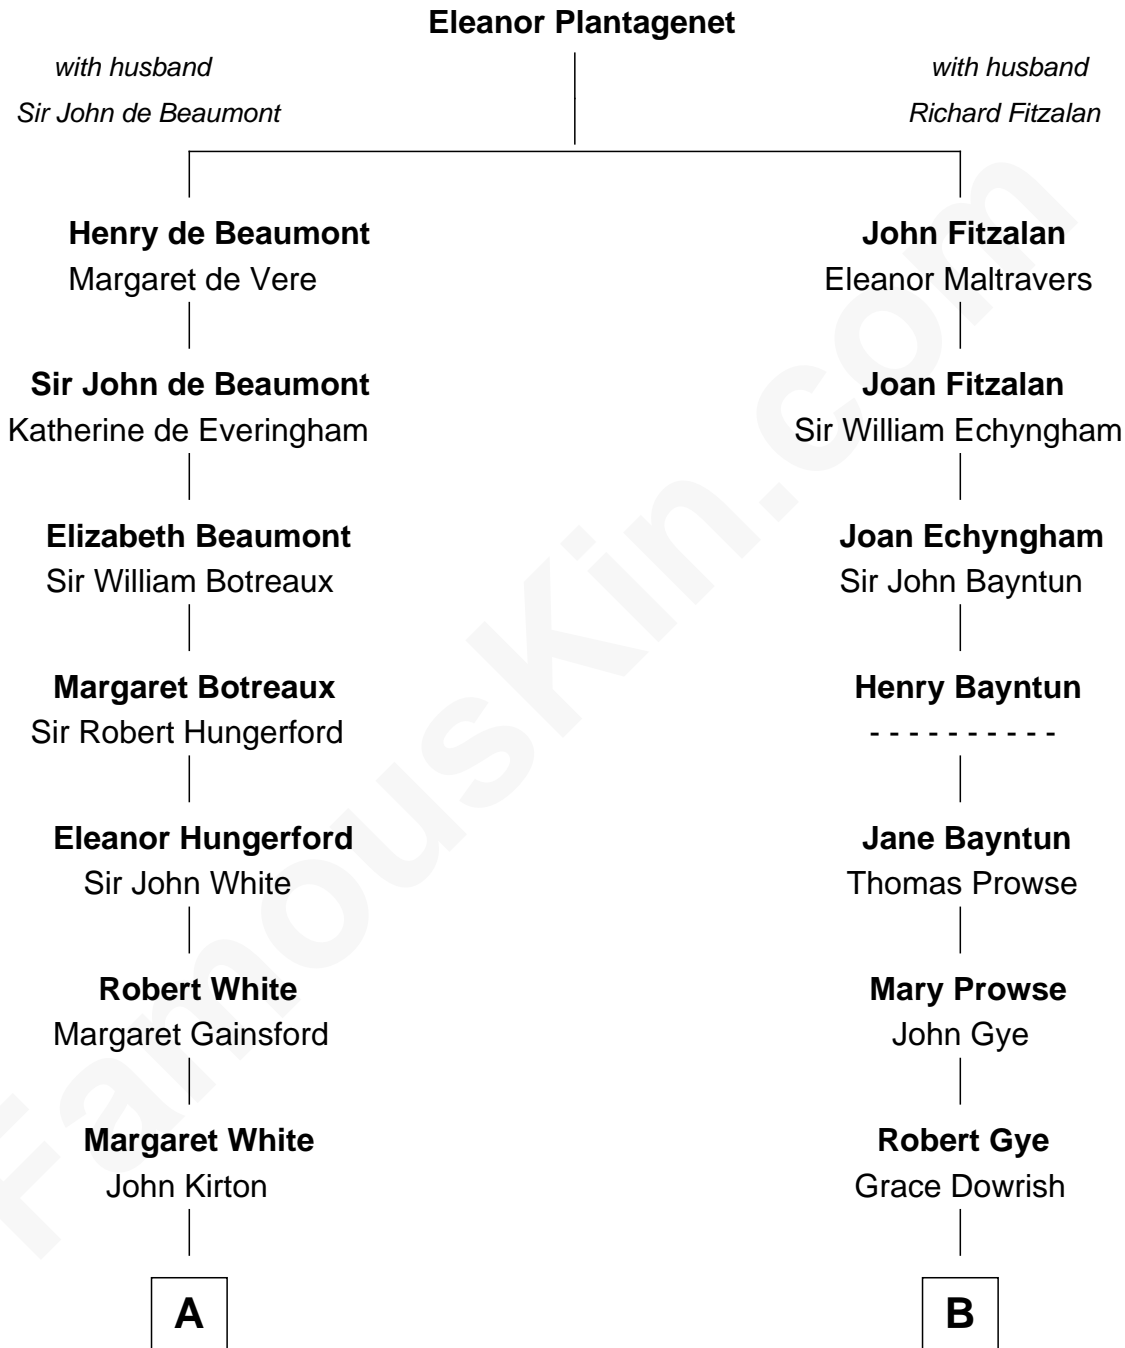

FamousKin.com Relationship Chart of

Luciana Pedraza

Argentine Movie Actress

15th cousin 6 times removed of

Henry Hastings Sibley

1st Governor of Minnesota

C

—
Lisandro Billinghamurst

Ana Kidd

—
Rosa Laureana Billinghamurst

Alfredo Ferrari

—
Susana Ferrari

Andrés Cipriano Humberto Pedraza

—
Private

—
Luciana Pedraza

Movie Actress