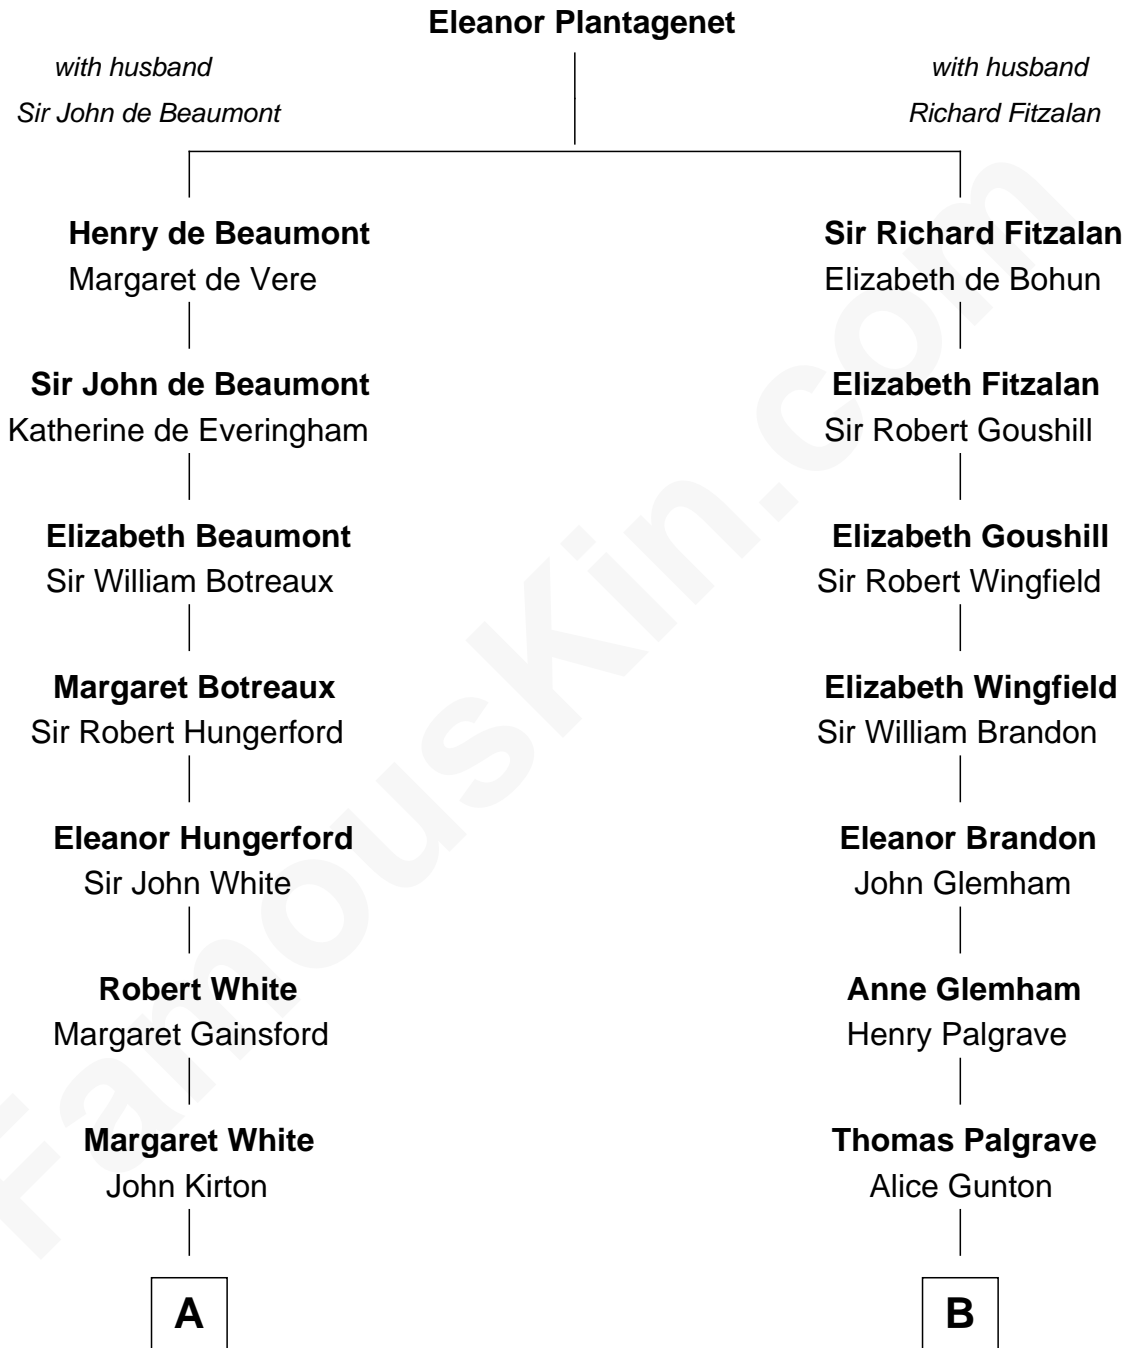

FamousKin.com Relationship Chart of

Luciana Pedraza

Argentine Movie Actress

12th cousin 9 times removed of

Roger Sherman

Signer of the Declaration of Independence

C

—
Lisandro Billinghamurst

Ana Kidd

—
Rosa Laureana Billinghamurst

Alfredo Ferrari

—
Susana Ferrari

Andrés Cipriano Humberto Pedraza

—
Private

—
Luciana Pedraza

Movie Actress