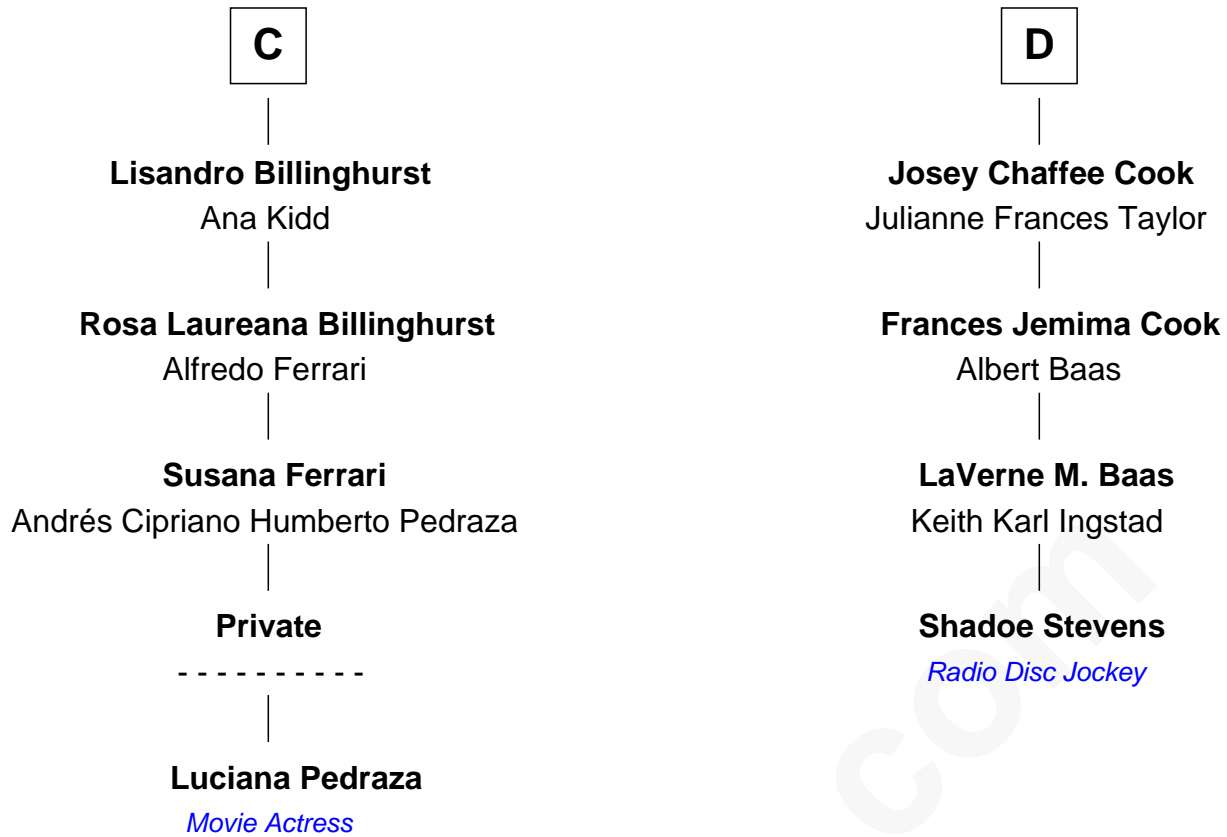

# FamousKin.com Relationship Chart of

**Luciana Pedraza**

*Argentine Movie Actress*

20th cousin 1 time removed of

**Shadoe Stevens**

*Radio Disc Jockey*

Shadoe Stevens photo by [Alan Light](#) (CC BY 2.0)