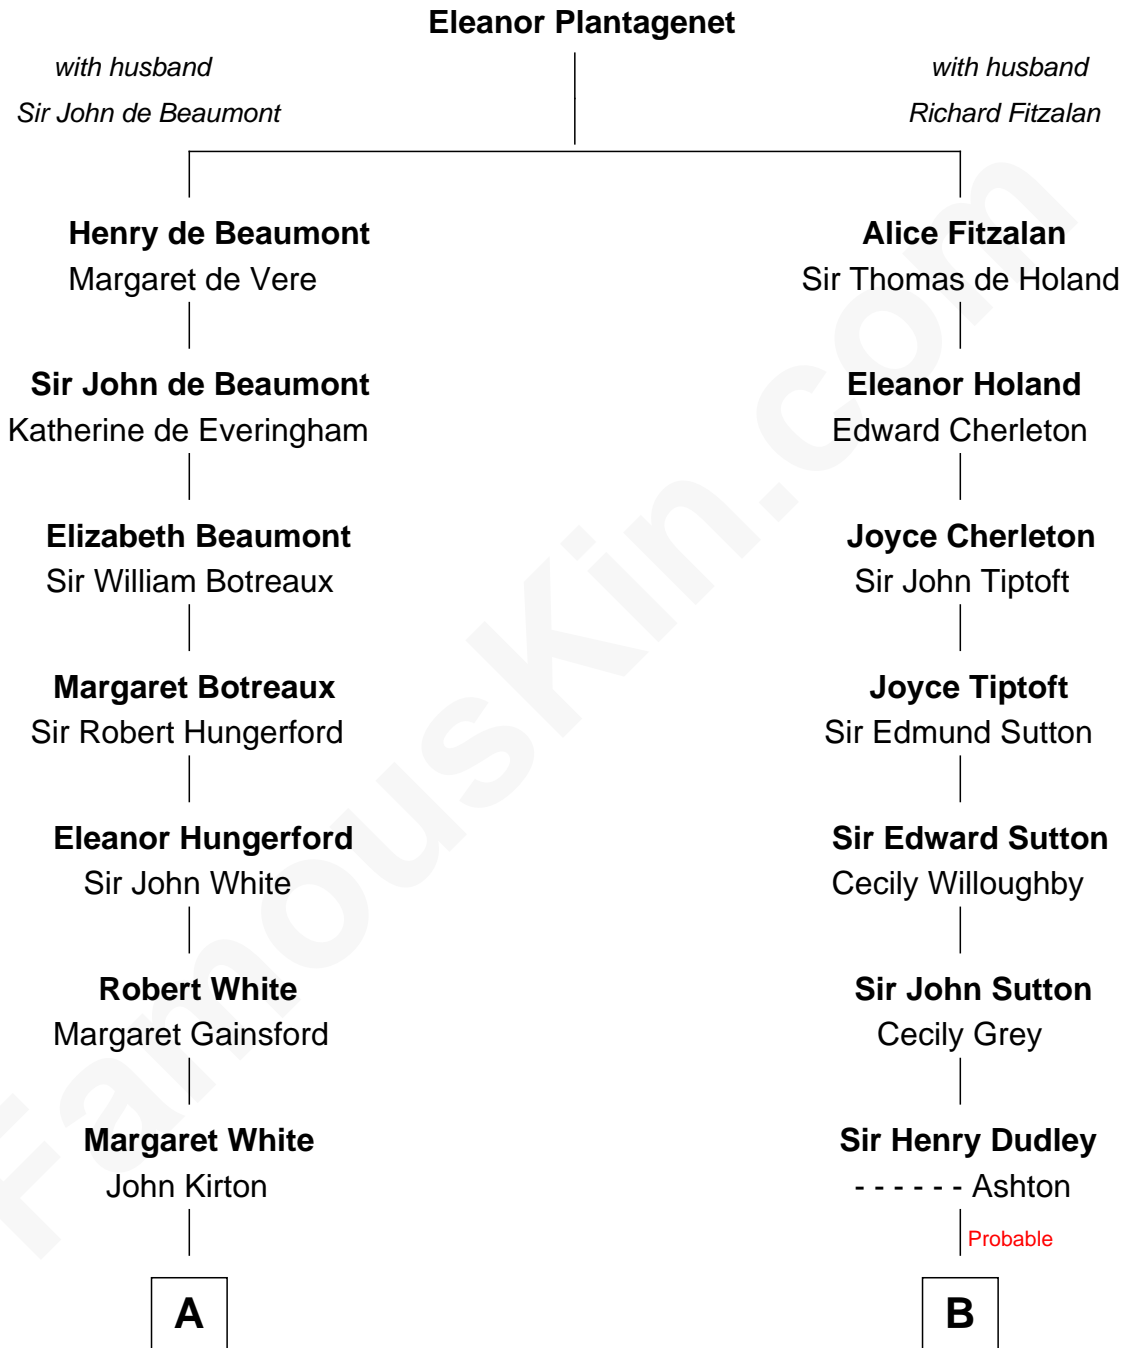

# FamousKin.com Relationship Chart of

**Luciana Pedraza**

*Argentine Movie Actress*

14th cousin 7 times removed of

**William Woodbridge**

*2nd Governor of Michigan*

**C**

—  
**Lisandro Billinghamurst**

Ana Kidd

—  
**Rosa Laureana Billinghamurst**

Alfredo Ferrari

—  
**Susana Ferrari**

Andrés Cipriano Humberto Pedraza

—  
**Private**  
-----

—  
**Luciana Pedraza**

*Movie Actress*