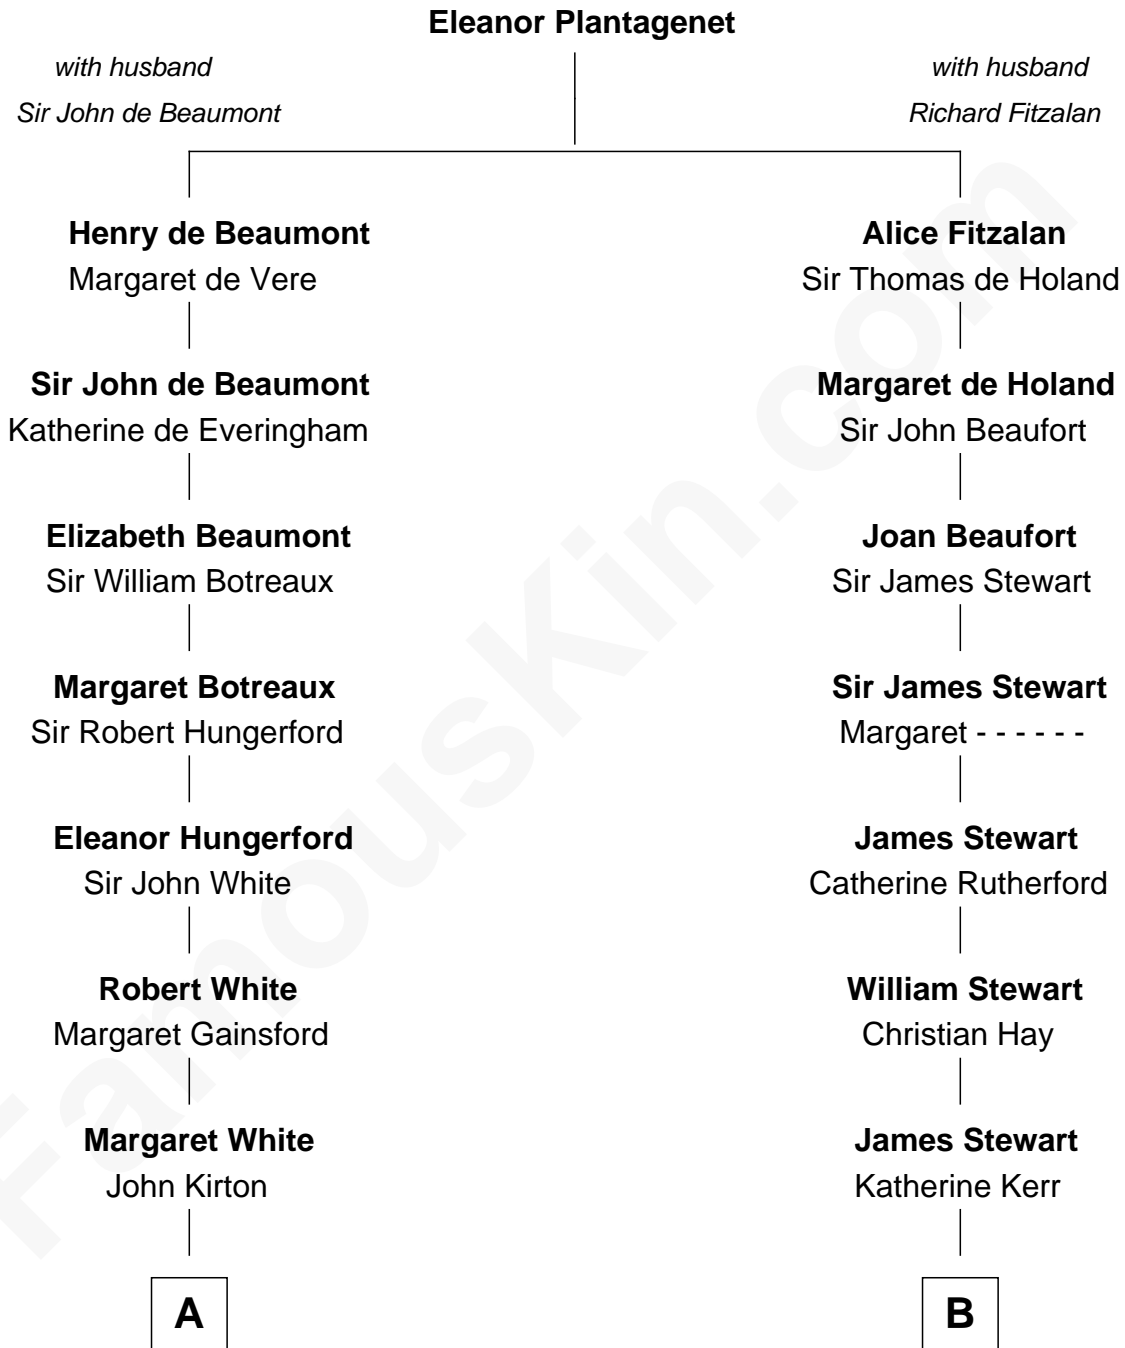

## Relationship Chart of

**Luciana Pedraza**

*Argentine Movie Actress*

17th cousin 4 times removed of

**Johnny Mercer**

*Songwriter and Co-Founder of Capitol Records*

**C**

—  
**Lisandro Billinghamurst**