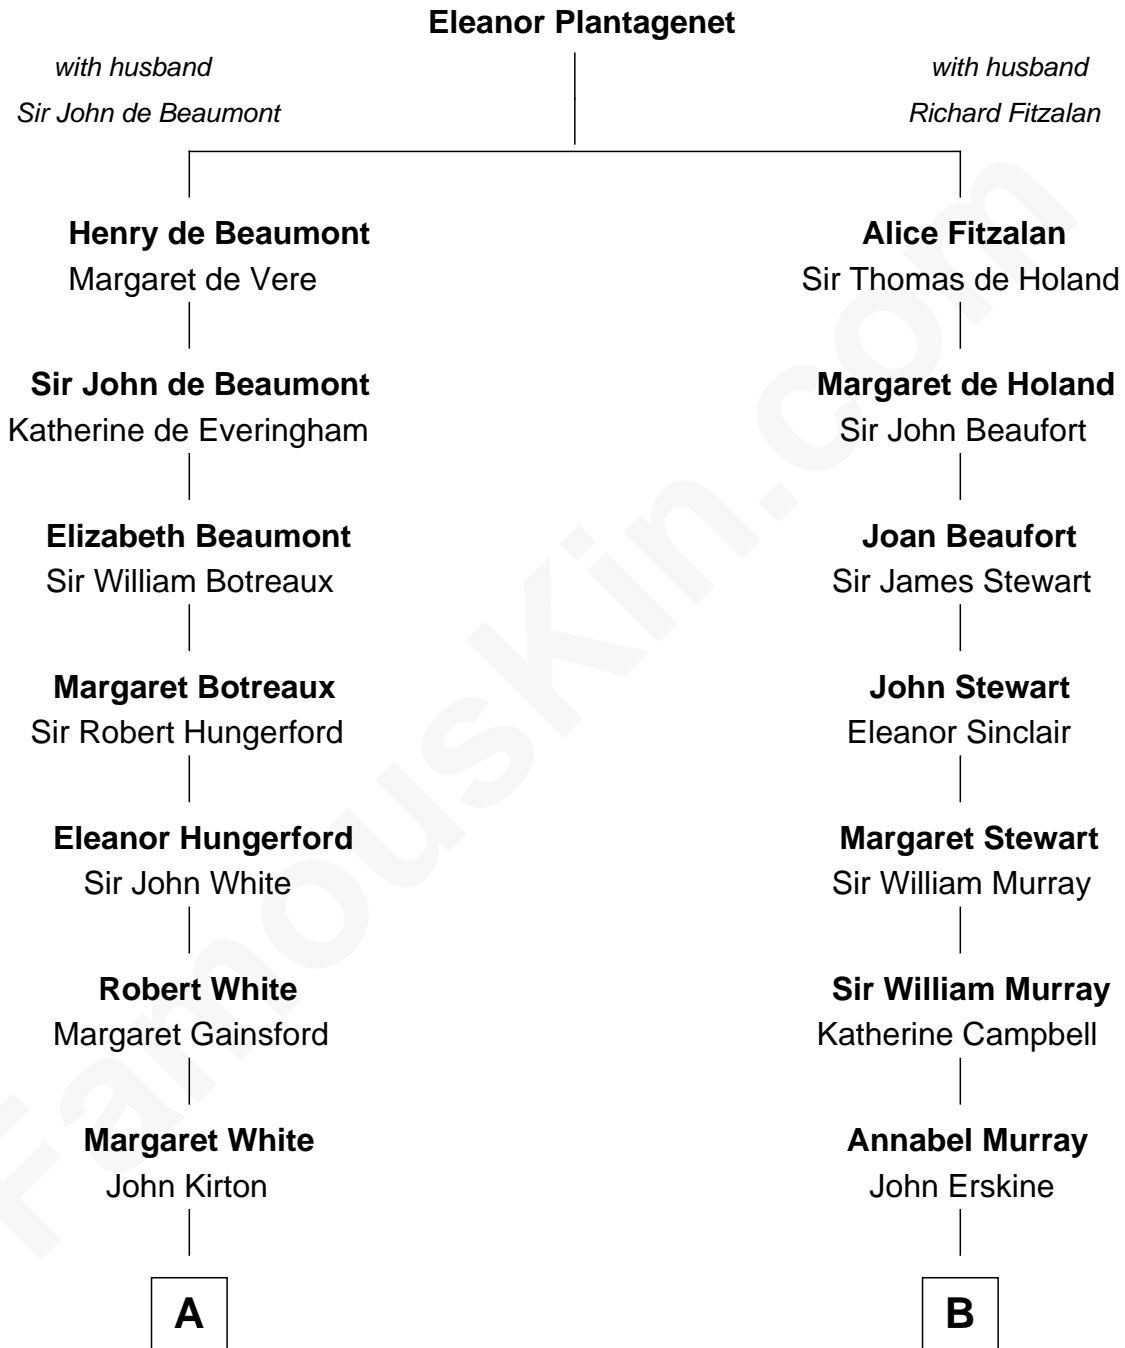

FamousKin.com Relationship Chart of

Luciana Pedraza

Argentine Movie Actress

11th cousin 10 times removed of

Major John Pitcairn

British Commander at Battle of Lexington

C

—
Lisandro Billinghamurst

Ana Kidd

—
Rosa Laureana Billinghamurst

Alfredo Ferrari

—
Susana Ferrari

Andrés Cipriano Humberto Pedraza

—
Private

—
Luciana Pedraza

Movie Actress